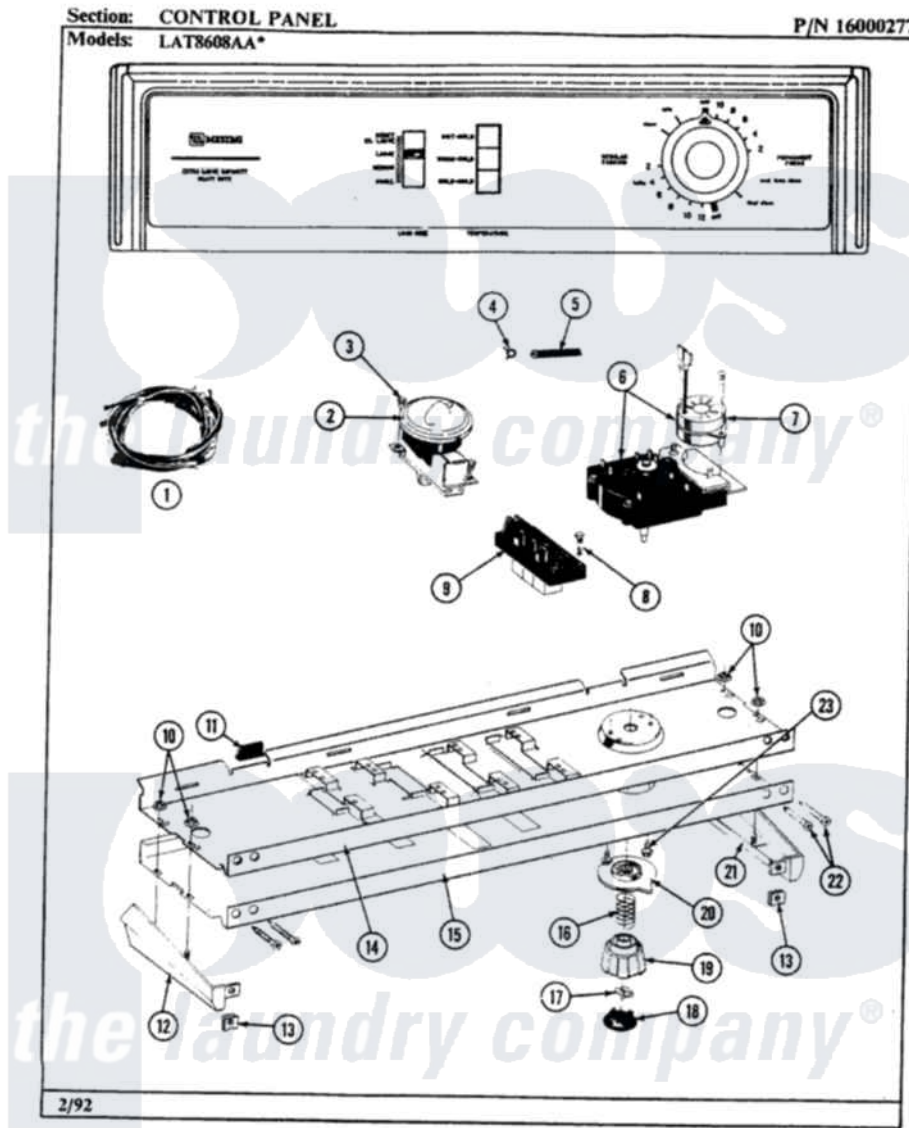

Maytag LAT8608AAL 04 - CONTROL PANEL

Maytag [Residential Maytag LAT8608AAL Washer Parts](#) Parts Diagram 04 - CONTROL PANEL
 Click on the part number to view part

| Item | Original Part Number | Replaced By | Status | Part Description |
|------|------------------------|---------------------------|---------------|--|
| 1 | 207383 | | | Wire Harness |
| 2 | 207360 | | | Infinite Level Press Switch |
| 3 | 211168 | W10139210 | | Screw, 8-18 X 5/16 |
| 4 | 410296 | 596669 | | Clamp, Manifold |
| 5 | 212942 | 22001619 | | Tube, Water Level Switch |
| 6 | 207379 | | | Timer |
| 7 | 205033 | 22205033 | | Motor- Tim |
| 8 | 213117 | 67006908 | | Screw, Ice Rack |
| 9 | 207368 | | Not Available | TEMP CONTROL SWITCH - 3 BUTTON |
| 10 | 214872 | | | Palnut, End Cap Note: Nut, Lamp Holder |
| 11 | 214897 | | | Pad, Control Panel |
| 12 | 207215 | | Not Available | END CAP LH |
| 13 | 214894 | | | Fastener, End Cap |
| 14 | 214809 | | | Back Up Plate |
| 15 | 208082 | | Not Available | FACIA, CONTROL PANEL |

| | | | |
|----|------------------------|-------------------------|--|
| 16 | 211065 | | Spring, Index Wheel |
| 17 | 211605 | | Bezel, Timer Dial |
| 18 | 215821 | Not Available | CAP, KNOB |
| 19 | 215828 | | Knob, Timer |
| 20 | 215827 | Not Available | TIMER DIAL SKIRT |
| 21 | 207216 | Not Available | END CAP RH |
| 22 | 210932 | | Screw, No.8 X 9/16 Ctsk Note: Screw, Inlet Duct |
| 23 | 213966 | 3400014 | Screw |