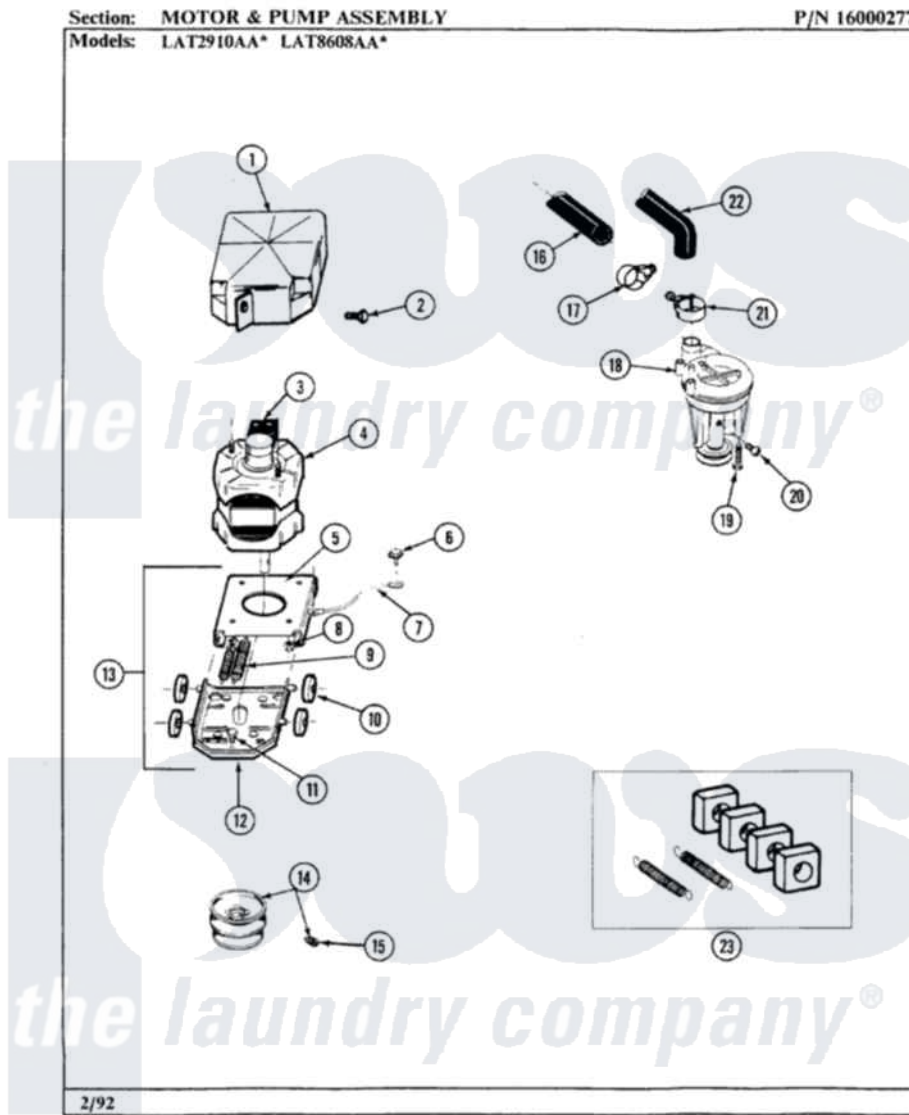

Maytag LAT8608AAL 05 - MOTOR & PUMP ASSEMBLY

18

Maytag Residential Maytag LAT8608AAL Washer Parts Parts Diagram 05 - MOTOR & PUMP ASSEMBLY
 Click on the part number to view part

Item	Original Part Number	Replaced By	Status	Part Description
1	215098			Shield, Motor
2	213121	3400111		Screw, 12-14 X 5/8
3	205133		Not Available	(PROD. IDNo. 2-1664-8 & 2-5463)
"	206505		Not Available	PROD. No.201664-15, & No.205463-3.
"	205132		Not Available	SWITCH, MOTOR EXTERNAL START No.201664-14,205463-4 & 201800-4
4	201805	12002351		Motor-Drive
5	214956			Motor Mount Assembly
6	210186	3370225		Screw
7	901220			Ground Wire
8	Y311426	3400029		Nut, Adapter Plate
9	202718			Springs, Tension
10	204998	205000		Roller And Spring Kit 4+Spr
11	Y313561			Screw----NA
12	205908			Motor Mount Assembly

13	205999		Motor Mount Assembly
14	200816	6-2008160	Pulley- MO
15	Y053241		Set Screw, Motor Pulley
16	214767	22001448	Hose, Pump
17	200461	285655	Clamp, Hose
18	202203	6-2022030	Pump As Pa
19	211880		Screw, HeX Head No.10 X 1/2 Inc
20	Y015408	22003235	Screw, Bearing Insert
21	202574	3367052	Clamp, Hose
22	213045		Hose, Outer Tub Part Not Used
23	205000		Roller And Spring Kit 4+Spr