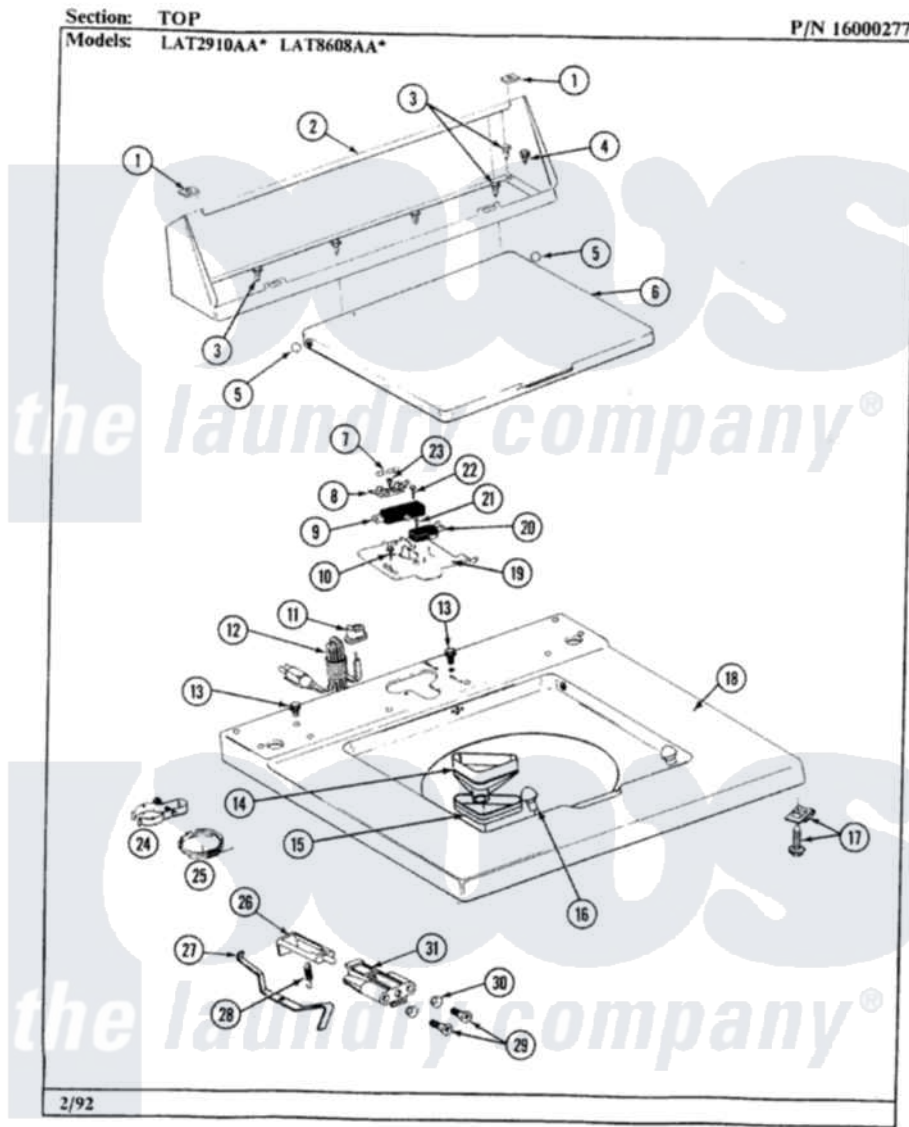

Maytag LAT8608AAL 06 - TOP

Maytag [Residential Maytag LAT8608AAL Washer Parts](#) Parts Diagram 06 - TOP
 Click on the part number to view part

Item	Original Part Number	Replaced By	Status	Part Description
1	215075			Fastener, Control Panel To Console
2	205635L		Not Available	CONSOLE (ALM)
3	211294	90767		Screw, 8A X 3/8 HeX Washer Head Tapping
4	Y313559			Screw
5	211726			Hinge, Ball Lid
6	212073L		Not Available	LID-ALMOND
7	207168	22001682		Switch Assembly, Lid W/4amp Fuse
8	207167			Block, Fuse
9	205415	279347		Switch-Lid
10	207159	489355		Screw, 8 X 1/2
11	211881			Grommet, Cord Part Not Used-Gas Models Only
12	204590			Cord, Power
"	210186	3370225		Screw
13	210186	3370225		Screw

15	214436		Gasket
16	212716		Bumper, Lid
17	204445		Screw And Fastener Assembly
18	207172L		Top Cover Assembly ALM--- NA
19	Y215699	22001678	Bracket, Switch And Fuse
20	207166		Switch, Check
21	22001352		Screw, Check Switch
22	213501		Screw, No.6-20 X 1-1/8 Inch
23	Y311711		Screw, Fuse Block
24	301548		Clamp, Ground Wire
25	311155		Ground Wire And Clamp
26	215700	Not Available	LID SWITCH PLUNGER
27	215704		Lever, Unbalance
28	213720		Spring, Lid Switch
29	910182	25-7809	Screw, No.6-20 1/2 Flthd Torx
30	211500		Washer, Bracket To Top Cover
31	214279	204968	Plunger And Bracket Assembly--W