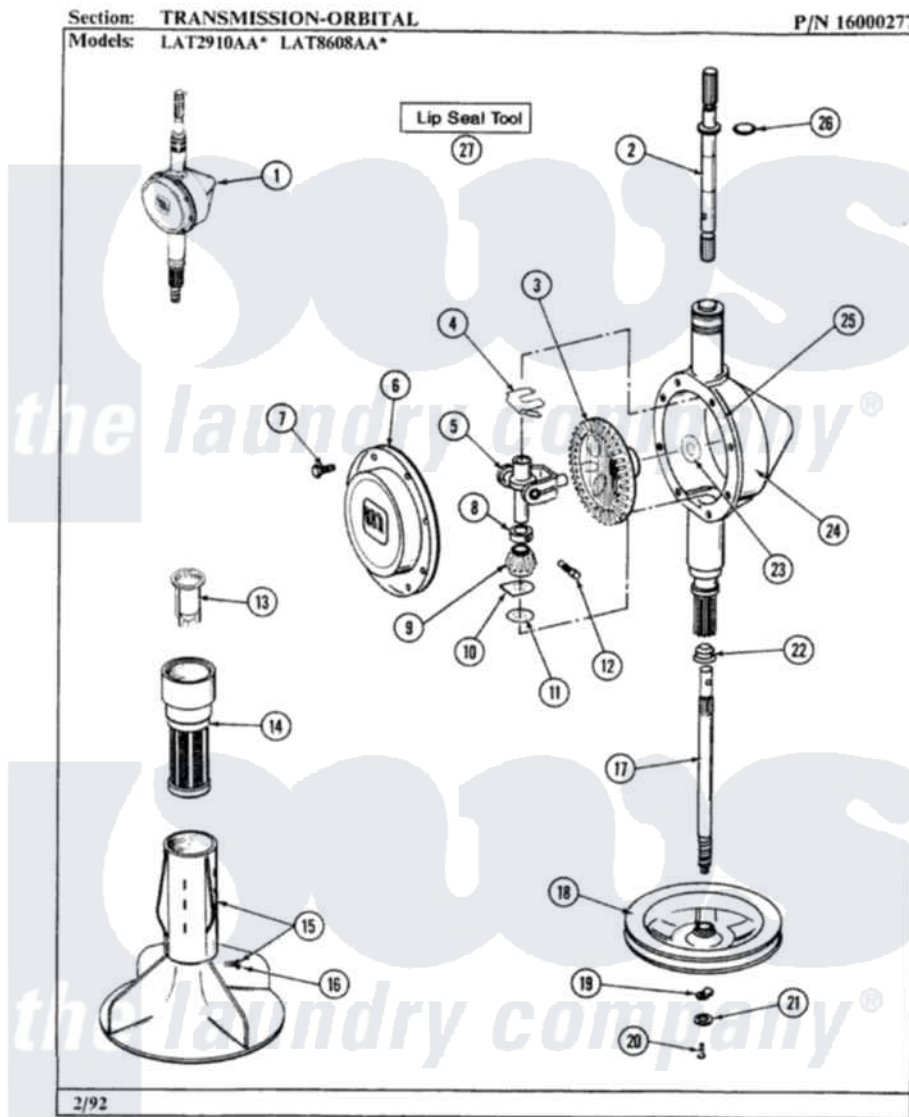

Maytag LAT8608AAL 07 - TRANSMISSION-ORBITAL

14

Maytag Residential Maytag LAT8608AAL Washer Parts Parts Diagram 07 - TRANSMISSION-ORBITAL
 Click on the part number to view part

Item	Original Part Number	Replaced By	Status	Part Description
1	206707	6-2097750		Trans Dee
2	207153	6-2097820		Kit- Shaft
3	206713	6-2067130		Gear- Beve
4	215581			Spring, Agitator Shaft
5	206685	6-2066850		Yoke
6	206628			Cover, Transmission
7	215417		Not Available	SCREW, TRANSMISSION COVER
8	215415		Not Available	COLLAR, LOWER
9	215401	W10221114		Pinion
10	215395			Plate, Clutch
11	211483	6-2114830		Washer- SP
12	Y206629			Pin, Collar
13	215733			Dispensing Cup
14	207426			Lint Filter Deep
15	207228			Agitator W/Lock Screw
				SCREW & WASHER FOR

16	206478	Not Available	SCREW & WASHER FOR AGITATOR
17	215410	12001450	Ctr Shaft W/Collar Andkeeper-Dp
18	211059	6-2301530	Pulley
19	211089		Lug, Stop Pulley
20	211375	681582	Screw
21	211090	22003555	Washer, Stop Lug
22	206602	207843	Lip Seal Repair Kit
23	215394		Washer, Bevel Gear
25	Y058700	675652	Adhesive
26	210690		Seal, Rubber
27	038228	20000021	Lip Seal Tool Kit