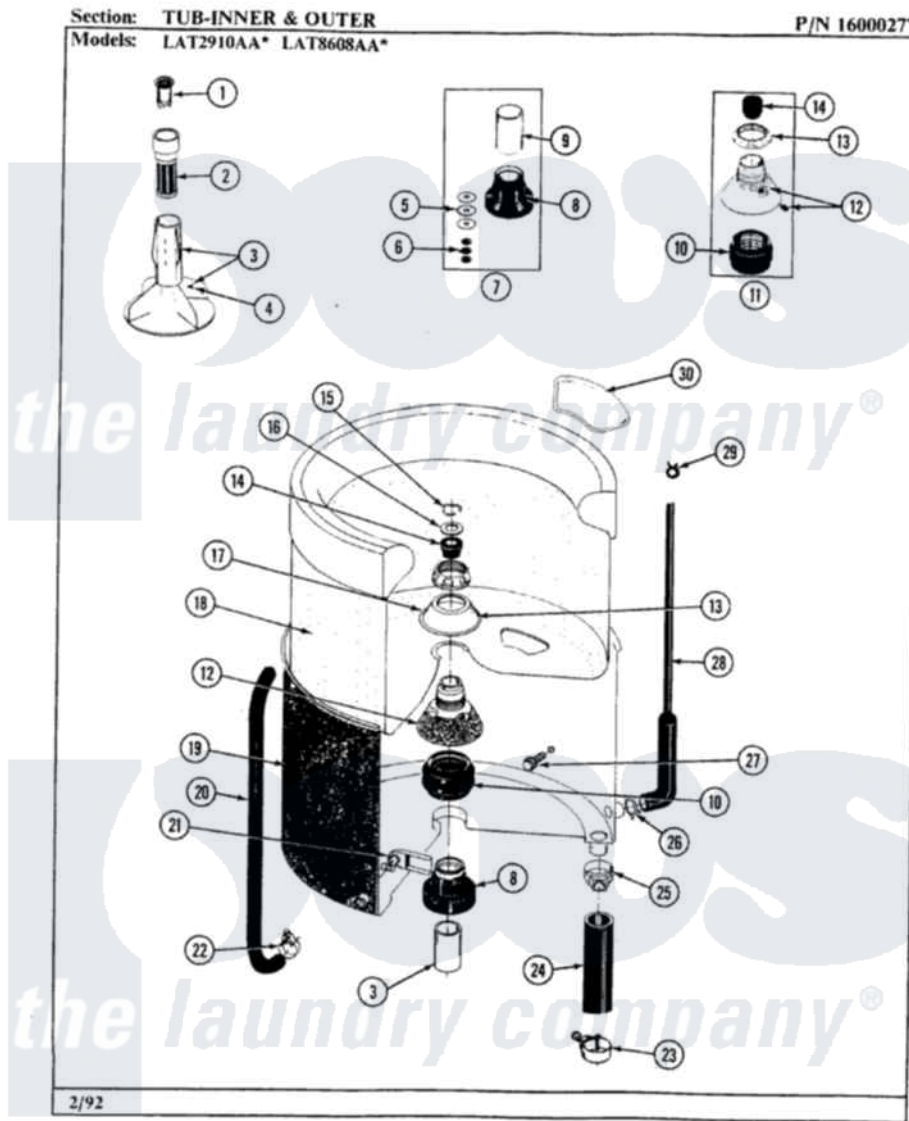

# Maytag LAT8608AAL 08 - TUB-INNER & OUTER

12

Maytag Residential Maytag LAT8608AAL Washer Parts Parts Diagram 08 - TUB-INNER & OUTER  
 Click on the part number to view part

Item	Original Part Number	Replaced By	Status	Part Description
1	<a href="#">215733</a>			Dispensing Cup
2	<a href="#">207426</a>			Lint Filter Deep
3	<a href="#">207228</a>			Agitator W/Lock Screw
4	206478		Not Available	SCREW & WASHER FOR AGITATOR
5	<a href="#">211100</a>			Washer, Outer Tub
6	<a href="#">Y054867</a>			Washer, Lock
7	204013	<a href="#">6-2040130</a>		Tub Bearin
8	200824	<a href="#">6-2040130</a>		Tub Bearin
9	<a href="#">211130</a>			Bearing Liner, Tub Bearing
10	201537	<a href="#">6-2095720</a>		Mounting S
11	204012	<a href="#">6-2095720</a>		Mounting S
12	202521	<a href="#">6-2095720</a>		Mounting S
13	211047	<a href="#">6-2110472</a>		Nut- Clamp
14	Y0A4298	<a href="#">6-0A57420</a>		Seal- Agitator
15	<a href="#">Y015667</a>			Retaining Ring
16	<a href="#">Y015666</a>			Washer, Retaining -

17	<a href="#">211210</a>		Washer, Clamping Nut
18	207831	Not Available	TUB, INNER (W/PLUG)
19	<a href="#">214725</a>		Cap For Spout-Outer Tub
"	<a href="#">205484</a>		Tub, Outer Part Not Used
"	214739	<a href="#">596669</a>	Clamp, Manifold
23	202574	<a href="#">3367052</a>	Clamp, Hose
24	<a href="#">213045</a>		Hose, Outer Tub Part Not Used
25	200900	<a href="#">616099</a>	Clamp
26	<a href="#">211641</a>		Clamp, 1-1/16"
27	200744	<a href="#">W10175939</a>	Bolt
"	205254	<a href="#">W10175938</a>	Bolt
28	212942	<a href="#">22001619</a>	Tube, Water Level Switch
29	410296	<a href="#">596669</a>	Clamp, Manifold
30	<a href="#">215980</a>		Plug, Filter Hole