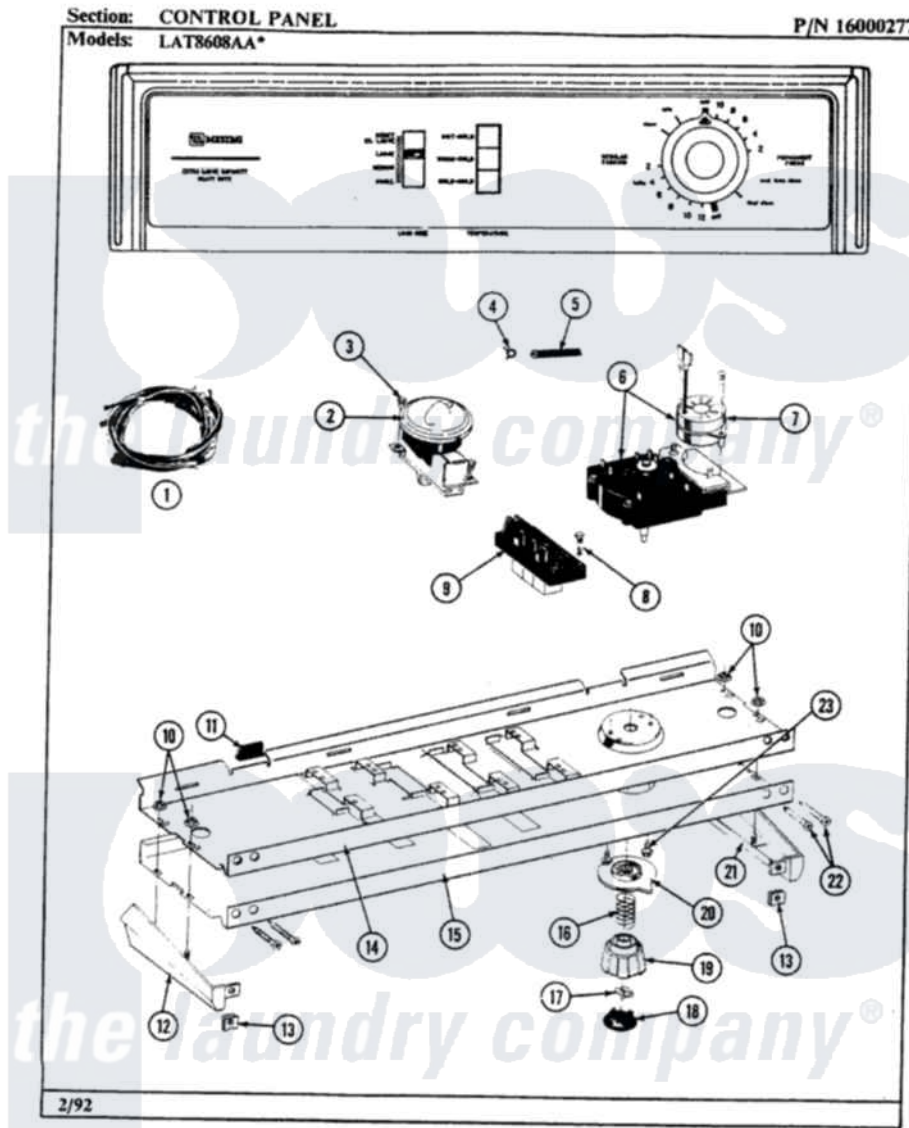

Maytag LAT8608AAW 04 - CONTROL PANEL

Maytag [Residential Maytag LAT8608AAW Washer Parts](#) Parts Diagram 04 - CONTROL PANEL
 Click on the part number to view part

Item	Original Part Number	Replaced By	Status	Part Description
1	207383			Wire Harness
2	207360			Infinite Level Press Switch
3	211168	W10139210		Screw, 8-18 X 5/16
4	410296	596669		Clamp, Manifold
5	212942	22001619		Tube, Water Level Switch
6	207379			Timer
7	205033	22205033		Motor- Tim
8	213117	67006908		Screw, Ice Rack
9	207368		Not Available	TEMP CONTROL SWITCH - 3 BUTTON
10	214872			Palnut, End Cap Note: Nut, Lamp Holder
11	214897			Pad, Control Panel
12	207215		Not Available	END CAP LH
13	214894			Fastener, End Cap
14	214809			Back Up Plate
15	208082		Not Available	FACIA, CONTROL PANEL

16	211065		Spring, Index Wheel
17	211605		Bezel, Timer Dial
18	215821	Not Available	CAP, KNOB
19	215828		Knob, Timer
20	215827	Not Available	TIMER DIAL SKIRT
21	207216	Not Available	END CAP RH
22	210932		Screw, No.8 X 9/16 Ctsk Note: Screw, Inlet Duct
23	213966	3400014	Screw