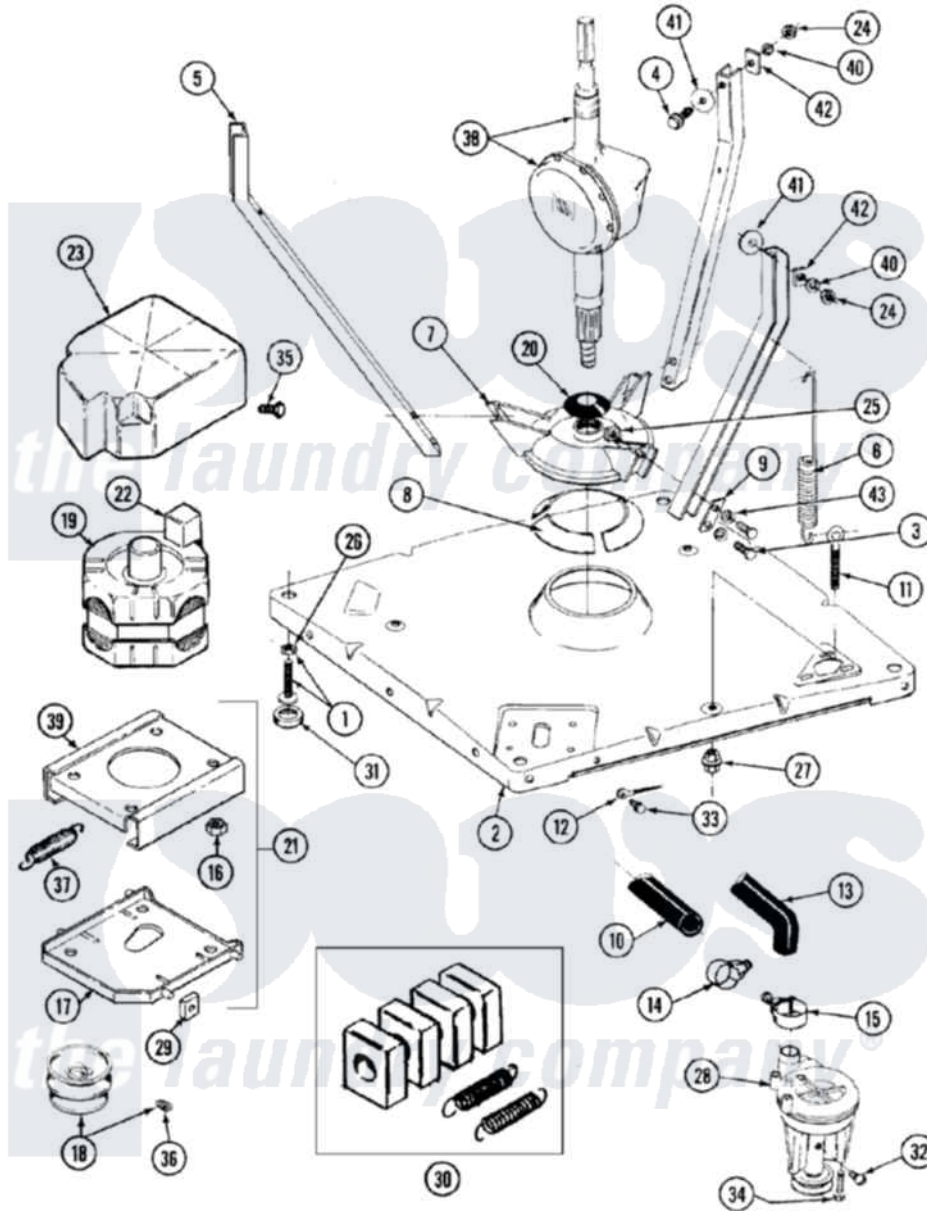

Maytag LAT8608ABE 01 - BASE (LAT8608AAE & ABE)

Maytag [Residential Maytag LAT8608ABE Washer Parts](#) Parts Diagram 01 - BASE (LAT8608AAE & ABE)
 Click on the part number to view part

Item	Original Part Number	Replaced By	Status	Part Description
1	Y302699	22003428		Leg, Adjustable
2	203274			Base With Damper Pads
3	Y015627			Screw- Hex
4	205254	W10175938		Bolt
"	200744	W10175939		Bolt
5	213053			Brace, Tub Part Not Used
6	213054			Centering Spring - 3 Used
7	203725			Damper W/Bolt And Clip
8	203956			Damper Pad Kit
9	213073			Washer, Double Brace
10	214767	22001448		Hose, Pump
11	213120	216416		Bolt, Eye/Centering Spring
12	204807			Ground Wire, Supp. Plte To Top Cover
13	213045			Hose, Outer Tub Part Not Used
14	200461	285655		Clamp, Hose

15	202574	3367052		Clamp, Hose
16	311246		Not Available	KEPS NUT-MOTOR BASE
17	205908			Motor Mount Assembly
18	200816	6-2008160		Pulley- MO
19	201805	12002351		Motor-Drve
20	211028	22001586		Deflector, Water
21	205999			Motor Mount Assembly
22	205132		Not Available	SWITCH, MOTOR EXTERNAL START No.201664-14,205463- 4 & 201800-4
"	206505		Not Available	PROD. No.201664-15, & No.205463-3.
23	215098			Shield, Motor
24	Y052734			Nut, Carrage Bolts And Bracket
25	Y052785			Nut, Brace To Damper
26	210385			Lock Nut For Adjustable Leg
27	211949			Nut, Adjustment Eyebolt
28	202203	6-2022030		Pump As Pa
29	204998	205000		Roller And Spring Kit 4+Spr
30	205000			Roller And Spring Kit 4+Spr
31	210684			Foot, Adjustable Leg
32	Y015408	22003235		Screw, Bearing Insert
33	210186	3370225		Screw
34	211880			Screw, HeX Head No.10 X 1/2 Inc
35	213121	3400111		Screw, 12-14 X 5/8
36	Y053241			Set Screw, Motor Pulley
37	202718			Springs, Tension
38	206707	6-2097750		Trans Dee
39	214956			Motor Mount Assembly
40	Y054867			Washer, Lock
41	211100			Washer, Outer Tub
42	212979		Not Available	WASHER, TUB BRACE
43	911852	486009		Lockwasher