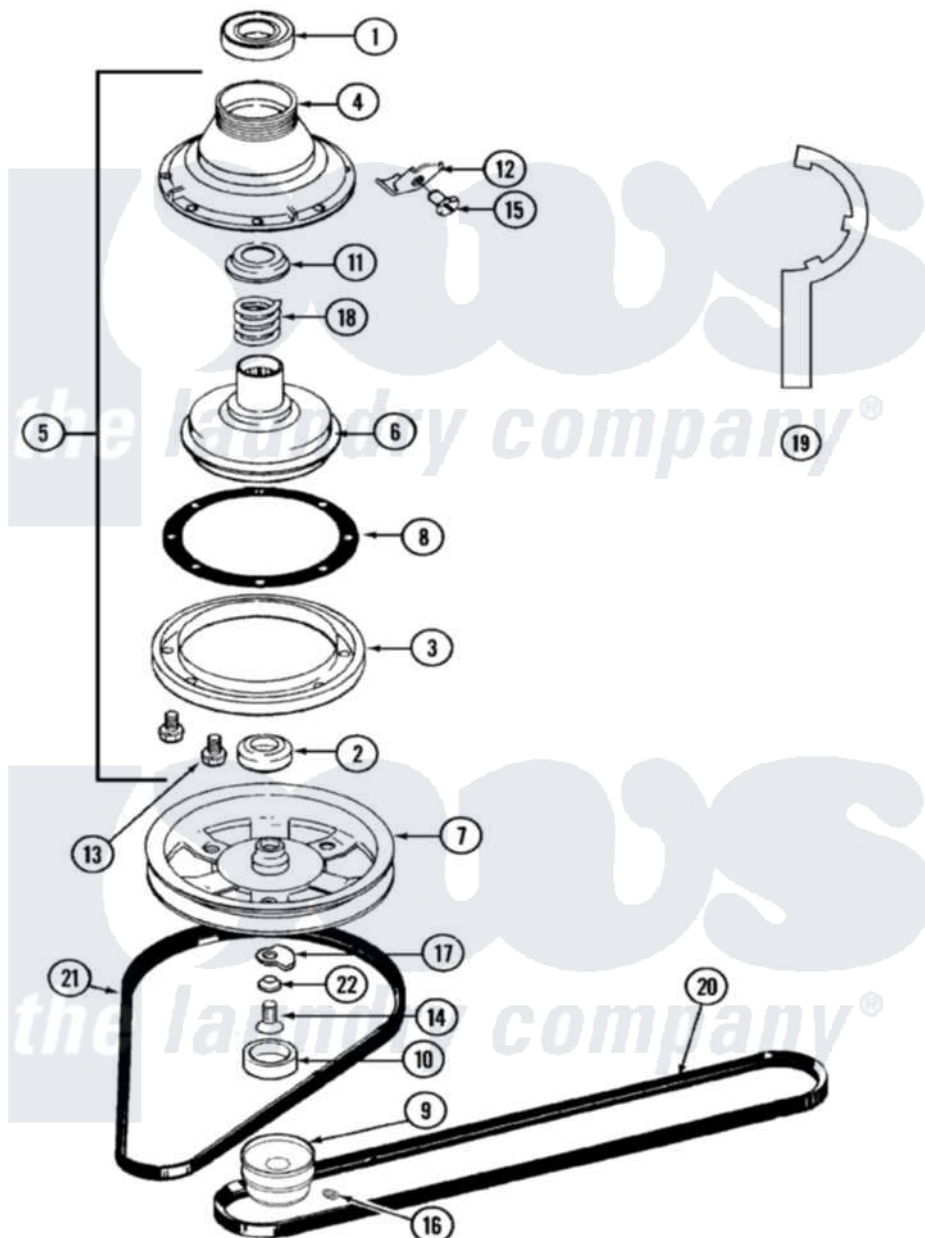

Maytag LAT8608ABE 02 - CLUTCH, BRAKE & BELTS (LAT8608AAE & ABE)

Maytag Residential Maytag LAT8608ABE Washer Parts Parts Diagram 02 - CLUTCH, BRAKE & BELTS (LAT8608AAE & ABE)

Click on the part number to view part

Item	Original Part Number	Replaced By	Status	Part Description
1	Y200720	22003441		Bearing, Rear
2	200835			Bearing, Brake Rotor
3	211043	6-2011900		Brake Asse
4	211045	6-2011900		Brake Asse
5	201190	6-2011900		Brake Asse
6	201126	6-2011900		Brake Asse
7	211059	6-2301530		Pulley
8	211042	6-2011900		Brake Asse
9	200816	6-2008160		Pulley- MO
10	211038		Not Available	CAP, OIL RETAINER
11	211039	6-2011900		Brake Asse
12	213325			Clip, Retaining
13	211000			SCREW, BRAKE DRUM (HEX HEAD)
14	211375	681582		Screw

15	213326		Bolt, Sems Retaining Clip
16	Y053241		Set Screw, Motor Pulley
17	211089		Lug, Stop Pulley
18	211041	6-2011900	Brake Asse
19	Y038315	038315	Tool
20	211124		Part Not Used
21	211125		V Belt, DiVe Pulley
22	211090	22003555	Washer, Stop Lug