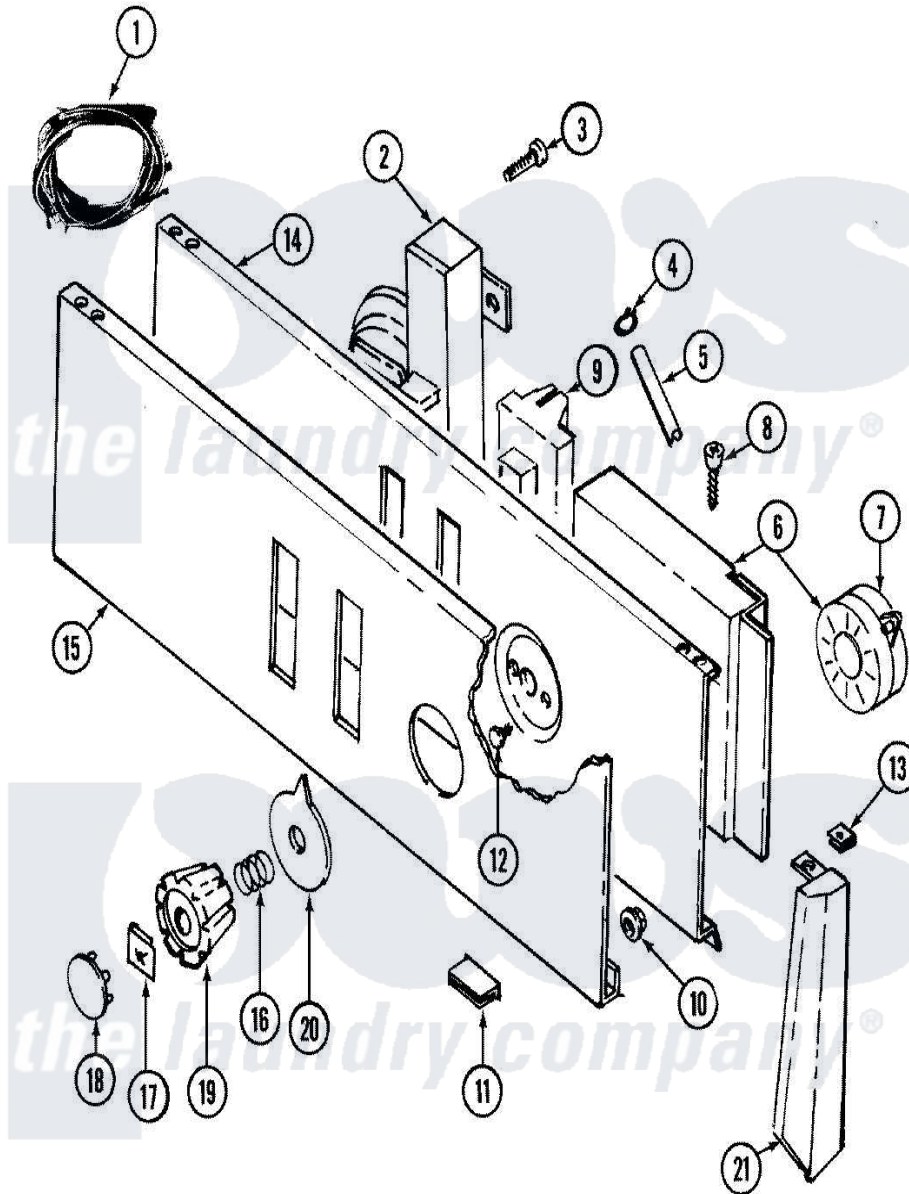

Maytag LAT8608ABE 03 - CONTROL PANEL (LAT8608AAE & ABE)

Maytag [Residential Maytag LAT8608ABE Washer Parts](#) Parts Diagram 03 - CONTROL PANEL (LAT8608AAE & ABE)
 Click on the part number to view part

Item	Original Part Number	Replaced By	Status	Part Description
1	207383			Wire Harness
2	208104			Switch, Water Lever
3	211168	W10139210		Screw, 8-18 X 5/16
4	410296	596669		Clamp, Manifold
5	212942	22001619		Tube, Water Level Switch
6	207379			Timer
7	205033	22205033		Motor- Tim
8	210932			Screw, No.8 X 9/16 Ctsk Note: Screw, Inlet Duct
9	208329			Switch, Temp
"	213117	67006908		Screw, Ice Rack
10	214872			Palnut, End Cap Note: Nut, Lamp Holder
11	214897			Pad, Control Panel
12	213966	3400014		Screw
13	214894			Fastener, End Cap
14	214809			Back Up Plate

15	208326	Not Available	CONTROL PANEL
16	211065		Spring, Index Wheel
17	211605		Bezel, Timer Dial
18	216057	Not Available	CAP, KNOB
19	216055	Not Available	CONTROL KNOB
20	216067	Not Available	SKIRT, TIMER DIAL
21	308469	Not Available	END CAP L.H.
"	Y308470		End Cap RH
22	216222	Not Available	MANUAL, USE & CARE