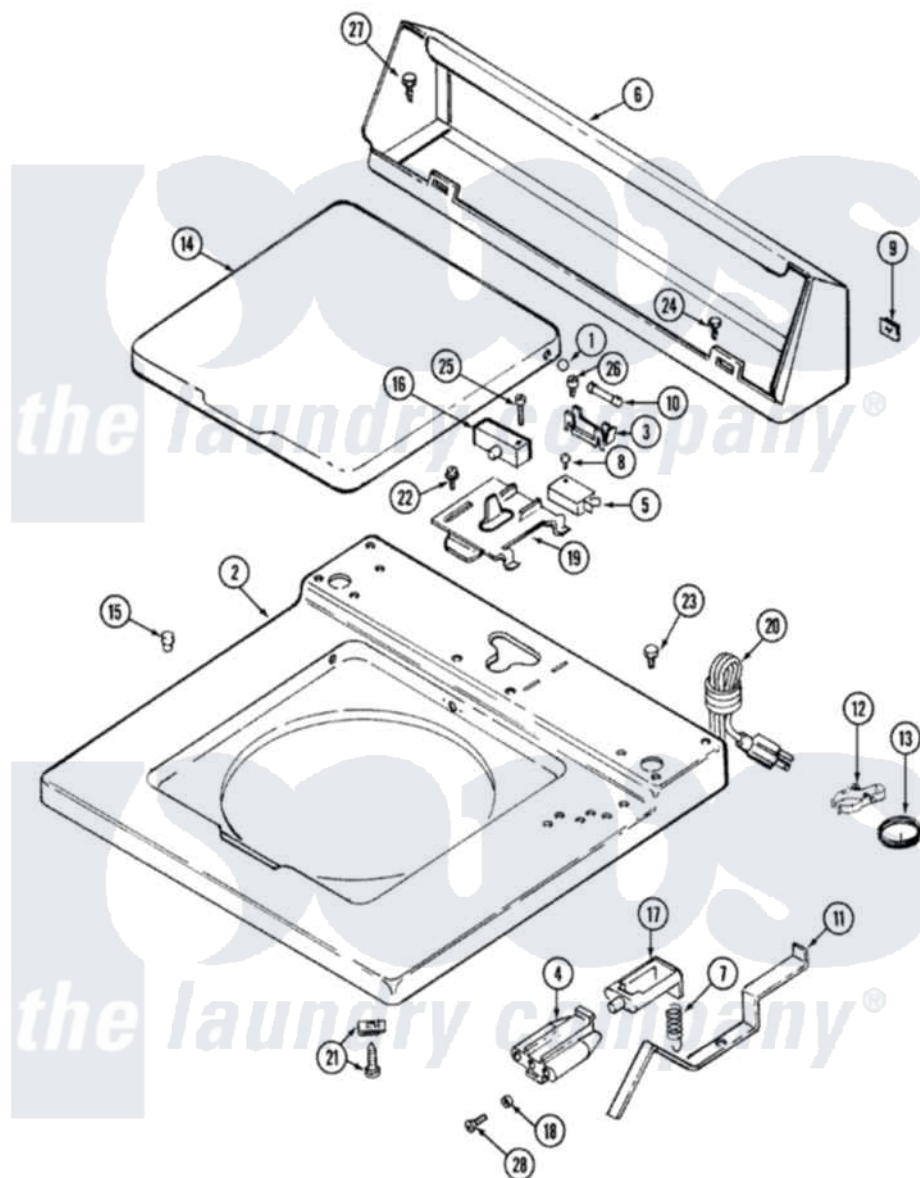

Maytag LAT8608ABE 04 - TOP (LAT8608AAE & ABE)

Maytag Residential Maytag LAT8608ABE Washer Parts Parts Diagram 04 - TOP (LAT8608AAE & ABE)

[Click on the part number to view part](#)

Item	Original Part Number	Replaced By	Status	Part Description
1	211726			Hinge, Ball Lid
2	207172			Top Cover
3	207167			Block, Fuse
4	214279	204968		Plunger And Bracket Assembly--W
5	207166			Switch, Check
6	205635			Console
7	213720			Spring, Lid Switch
8	912012	3400409		Screw
9	215075			Fastener, Control Panel To Console
10	207168	22001682		Switch Assembly, Lid W/4amp Fuse
11	215704			Lever, Unbalance
12	301548			Clamp, Ground Wire
13	311155			Ground Wire And Clamp
14	216073			LID (WHITE)

15	212716		Bumper, Lid
16	205415	279347	Switch-Lid
17	215700		Not Available LID SWITCH PLUNGER
18	211500		Washer, Bracket To Top Cover
19	Y215699	22001678	Bracket, Switch And Fuse
20	204590		Cord, Power
"	211881		Grommet, Cord Part Not Used- Gas Models Only
21	204445		Screw And Fastener Assembly
22	207159	489355	Screw, 8 X 1/2
23	210186	3370225	Screw
24	211294	90767	Screw, 8A X 3/8 HeX Washer Head Tapping
25	213501		Screw, No.6-20 X 1-1/8 Inch
26	215705	Y311711	Screw, Fuse Block
27	Y313559		Screw
28	910182	25-7809	Screw, No.6-20 1/2 Flthd Torx