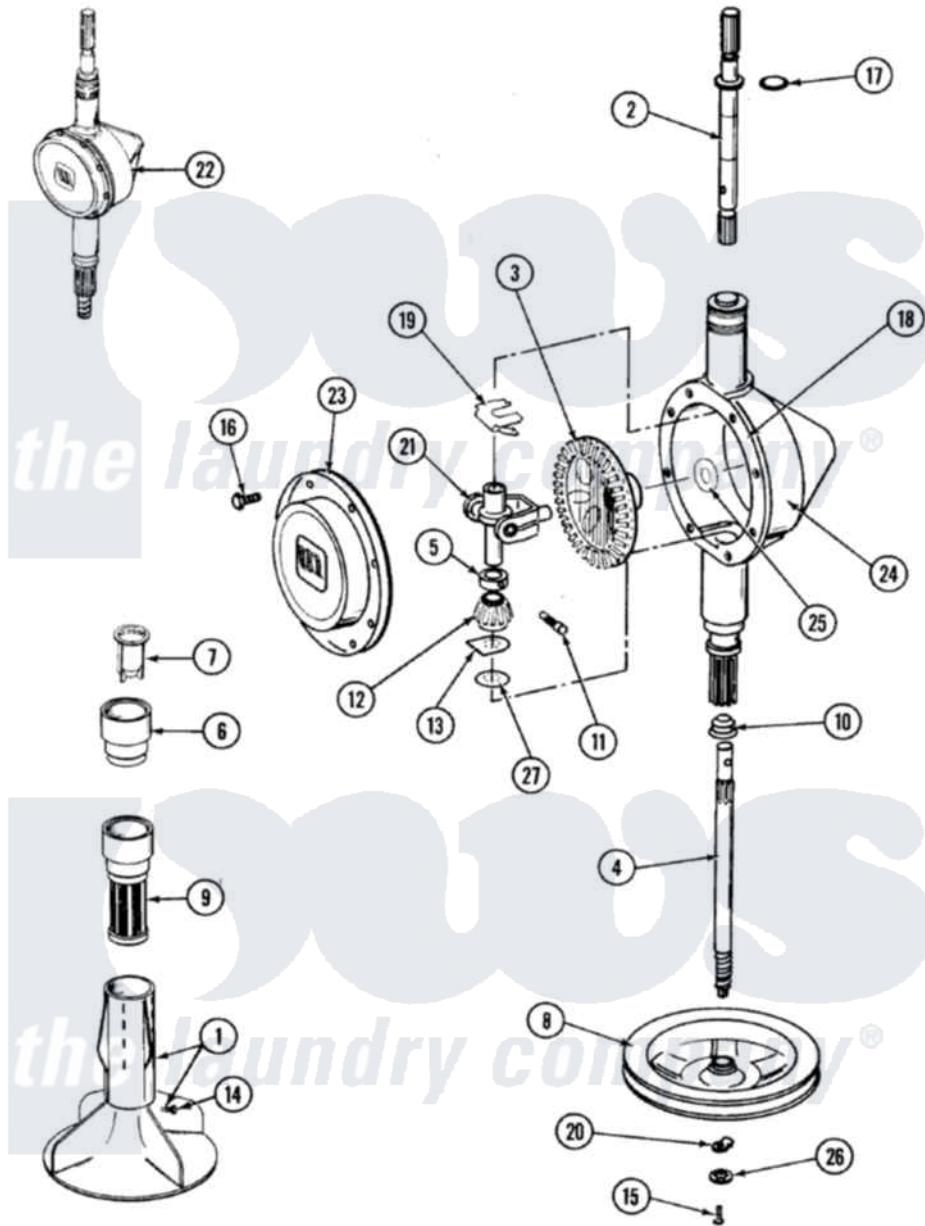

Maytag LAT8608ABE 05 - TRANSMISSION (LAT8608AAE & ABE)

Maytag Residential Maytag LAT8608ABE Washer Parts Parts Diagram 05 - TRANSMISSION (LAT8608AAE & ABE)
 Click on the part number to view part

Item	Original Part Number	Replaced By	Status	Part Description
1	207228			Agitator W/Lock Screw
2	207153	6-2097820		Kit- Shaft
3	206713	6-2067130		Gear- Beve
4	215410	12001450		Ctr Shaft W/Collar Andkeeper- Dp
5	215415		Not Available	COLLAR, LOWER
7	215733			Dispensing Cup
8	211059	6-2301530		Pulley
9	207426			Lint Filter Deep
10	206602	207843		Lip Seal Repair Kit
11	Y206629			Pin, Collar
12	215401	W10221114		Pinion
13	215395			Plate, Clutch
14	206478		Not Available	SCREW & WASHER FOR AGITATOR
15	211375	681582		Screw
16	215417		Not Available	SCREW, TRANSMISSION

17	210690		COVER
18	Y058700	675652	Seal, Rubber
19	215581		Adhesive
20	211089		Spring, Agitator Shaft
21	206685	6-2066850	Lug, Stop Pulley
22	206707	6-2097750	Yoke
23	206628		Trans Dee
24	206624	6-2097750	Cover, Transmission
25	215394		Trans Dee
26	211090	22003555	Washer, Bevel Gear
27	211483	6-2114830	Washer, Stop Lug
			Washer- SP