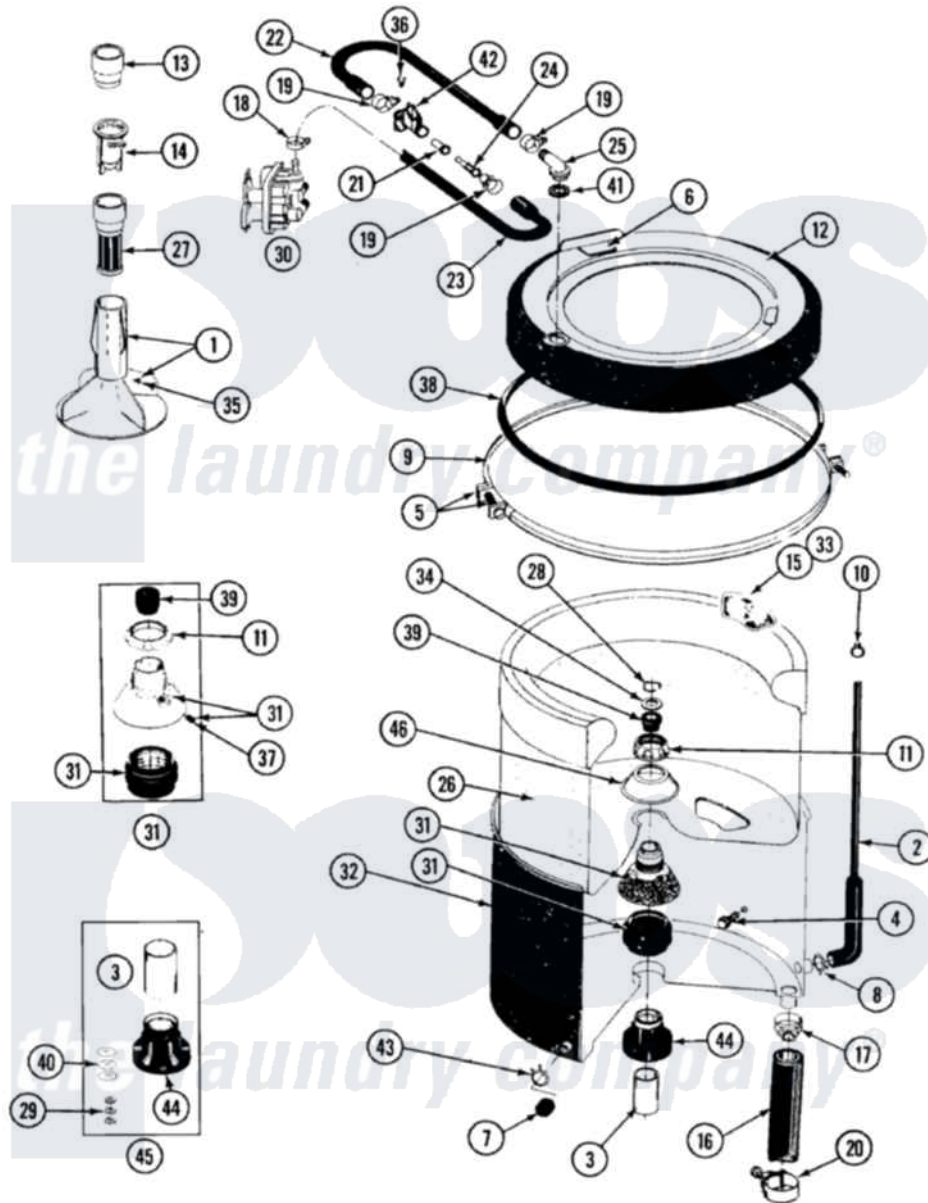

Maytag LAT8608ABE 06 - TUB (LAT8608AAE & ABE)

Maytag [Residential Maytag LAT8608ABE Washer Parts](#) Parts Diagram 06 - TUB (LAT8608AAE & ABE)
 Click on the part number to view part

Item	Original Part Number	Replaced By	Status	Part Description
1	207228			Agitator W/Lock Screw
2	212942	22001619		Tube, Water Level Switch
3	211130			Bearing Liner, Tub Bearing
4	200744	W10175939		Bolt
"	205254	W10175938		Bolt
5	205529			Nut And Bolt Kit For Tub Clam
6	215232			Bumper, Unbalance
7	214725			Cap For Spout-Outer Tub
8	211641			Clamp, 1-1/16"
9	200846			Clamp - Tub Cover
10	410296	596669		Clamp, Manifold
11	211047	6-2110472		Nut- Clamp
12	206380		Not Available	COVER, TUB
14	215733			Dispensing Cup
15	207219			Filter, Self-Cleaning
16	213045			Hose, Outer Tub Part Not Used

17	200900	616099	Clamp
18	201575		Clamp, Hose
19	202515	596669	Clamp, Manifold
20	202574	3367052	Clamp, Hose
21	213016	216201	Nozzle
22	Y215234		Hose, Injector Fill
23	213013		Hose, Injector
24	213015		Nozzle, Injector
25	215235		Tube, Injector
26	207831	Not Available	TUB, INNER (W/PLUG)
27	207426		Lint Filter Deep
28	Y015667		Retaining Ring
29	Y054867		Washer, Lock
30	205613		Water Valve
31	204012	6-2095720	Mounting S
32	205484		Tub, Outer Part Not Used
33	215980		Plug, Filter Hole
34	Y015666		Washer, Retaining -
35	206478	Not Available	SCREW & WASHER FOR AGITATOR
36	312620		Screw, Sems
37	211618	22001423	Set Screw, Mounting Stem
38	211232		Seal, Tub Cover
39	Y0A4298	6-0A57420	Seal- Agitator
40	211100		Washer, Outer Tub
41	215233		Seal For Injector Tube
42	215447		Sleeve For Injector
43	214739	596669	Clamp, Manifold
44	200824	6-2040130	Tub Bearin
45	204013	6-2040130	Tub Bearin
46	211210		Washer, Clamping Nut