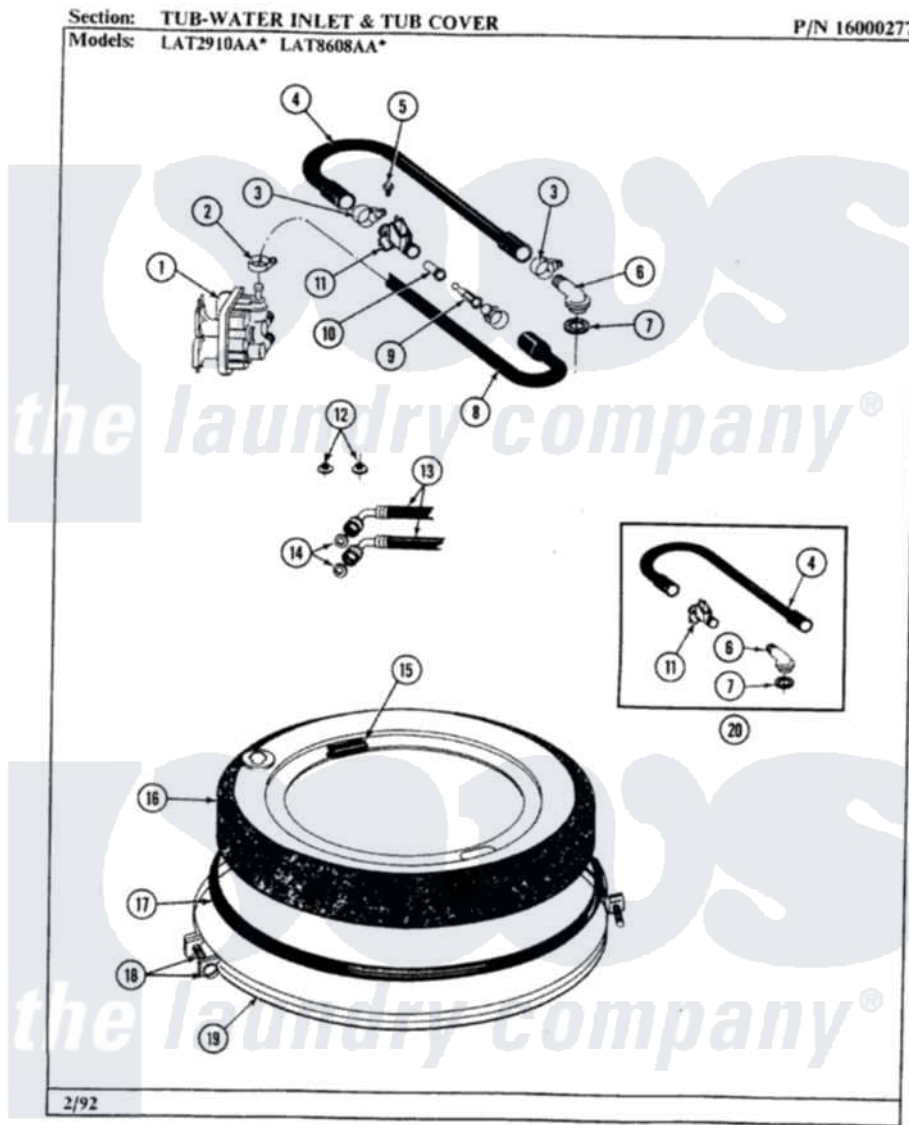

Maytag LAT8608ABE 07 - TUB-WATER INLET & TUB COVER

Maytag Residential Maytag LAT8608ABE Washer Parts Parts Diagram 07 - TUB-WATER INLET & TUB COVER
 Click on the part number to view part

Item	Original Part Number	Replaced By	Status	Part Description
1	205613			Water Valve
2	201575			Clamp, Hose
3	202515	596669		Clamp, Manifold
4	Y215234			Hose, Injector Fill
5	312620			Screw, Sems
6	215235			Tube, Injector
7	215233			Seal For Injector Tube
8	213013			Hose, Injector
9	213015			Nozzle, Injector
10	213016	216201		Nozzle
11	215447			Sleeve For Injector
12	200961	12001413		Strainer And Washer Kit
13	202860			Inlet Hose Assembly
14	Y013783			Washer, Inlet Hose
15	215232			Bumper, Unbalance
17	211232			Seal, Tub Cover