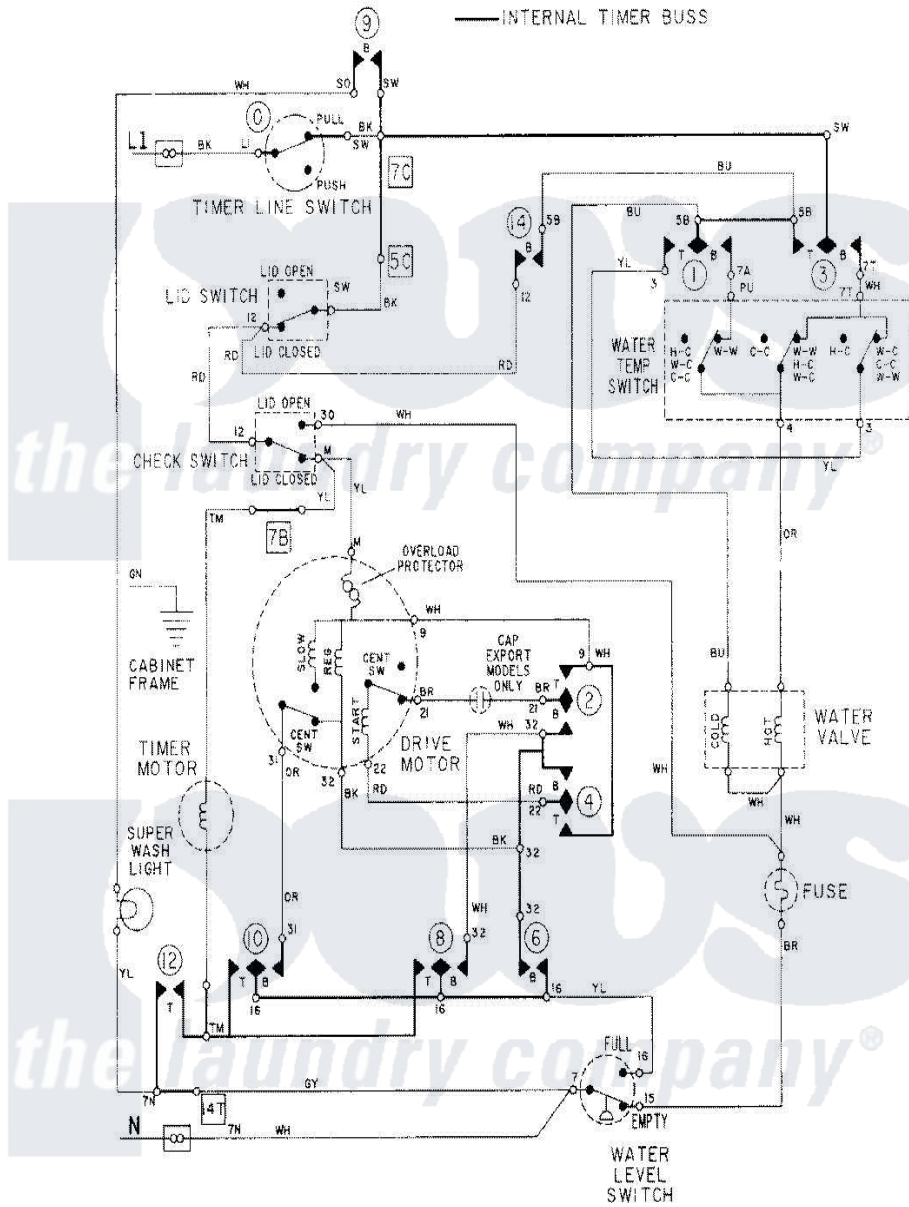

# Maytag LAT8614AAE 08 - WIRING INFORMATION

Maytag Residential Maytag LAT8614AAE Washer Parts Parts Diagram 08 - WIRING INFORMATION  
[Click on the part number to view part](#)

Item	Original Part Number	Replaced By	Status	Part Description
NI	15001279		Not Available	WIRING INFORMATION