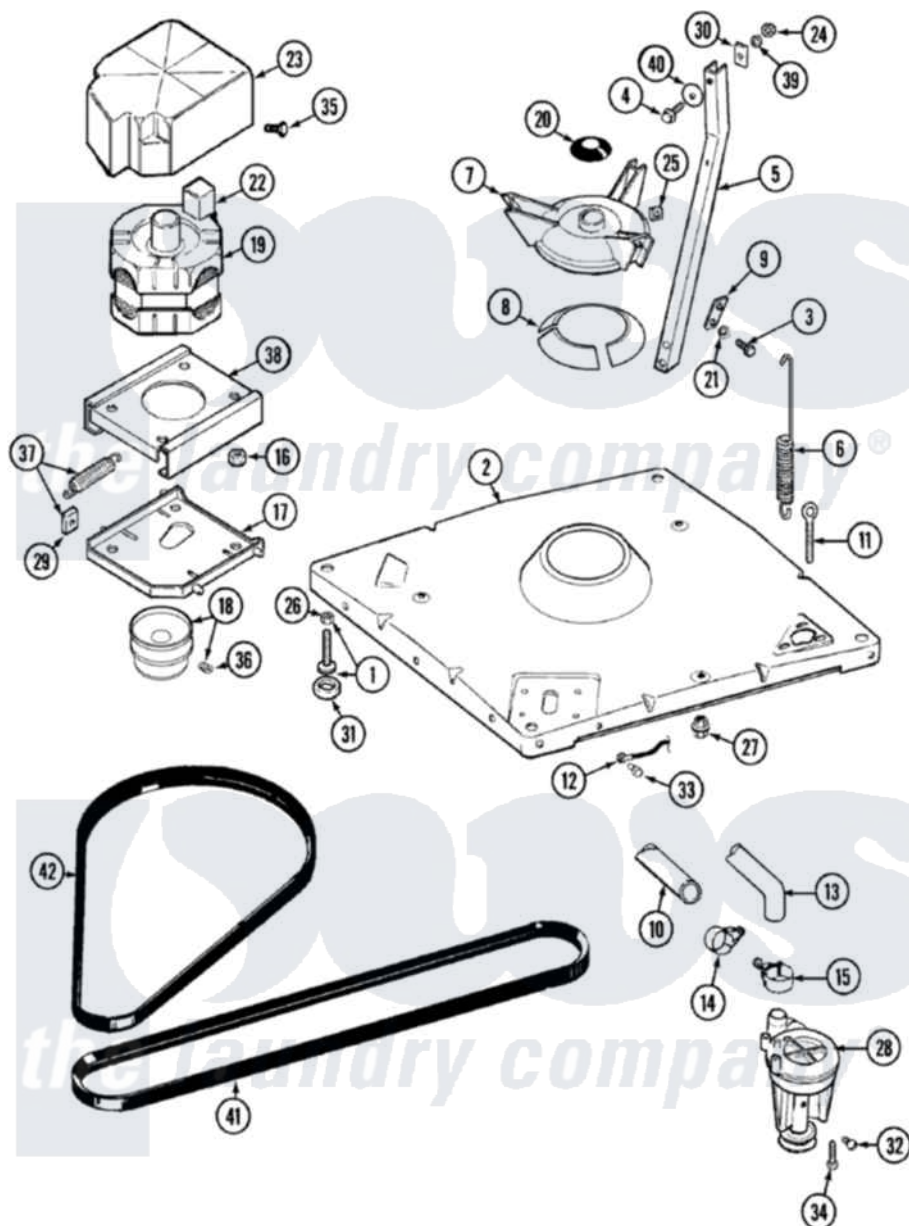

# Maytag LAT8614AAL 01 - BASE

Maytag Residential Maytag LAT8614AAL Washer Parts Parts Diagram 01 - BASE  
 Click on the part number to view part

Item	Original Part Number	Replaced By	Status	Part Description
1	Y302699	<a href="#">22003428</a>		Leg, Adjustable
2	22001172	<a href="#">22002150</a>		Base
3	<a href="#">Y015627</a>			Screw- Hex
4	205254	<a href="#">W10175938</a>		Bolt
"	200744	<a href="#">W10175939</a>		Bolt
5	<a href="#">213053</a>			Brace, Tub Part Not Used
6	<a href="#">22001300</a>			Spring, Centering
7	<a href="#">203725</a>			Damper W/Bolt And Clip
8	<a href="#">203956</a>			Damper Pad Kit
9	<a href="#">213073</a>			Washer, Double Brace
10	214767	<a href="#">22001448</a>		Hose, Pump
11	<a href="#">216416</a>			Bolt, Eye/Centering Spring
12	<a href="#">901220</a>			Ground Wire
13	<a href="#">213045</a>			Hose, Outer Tub Part Not Used
14	202574	<a href="#">3367052</a>		Clamp, Hose
15	202574	<a href="#">3367052</a>		Clamp, Hose