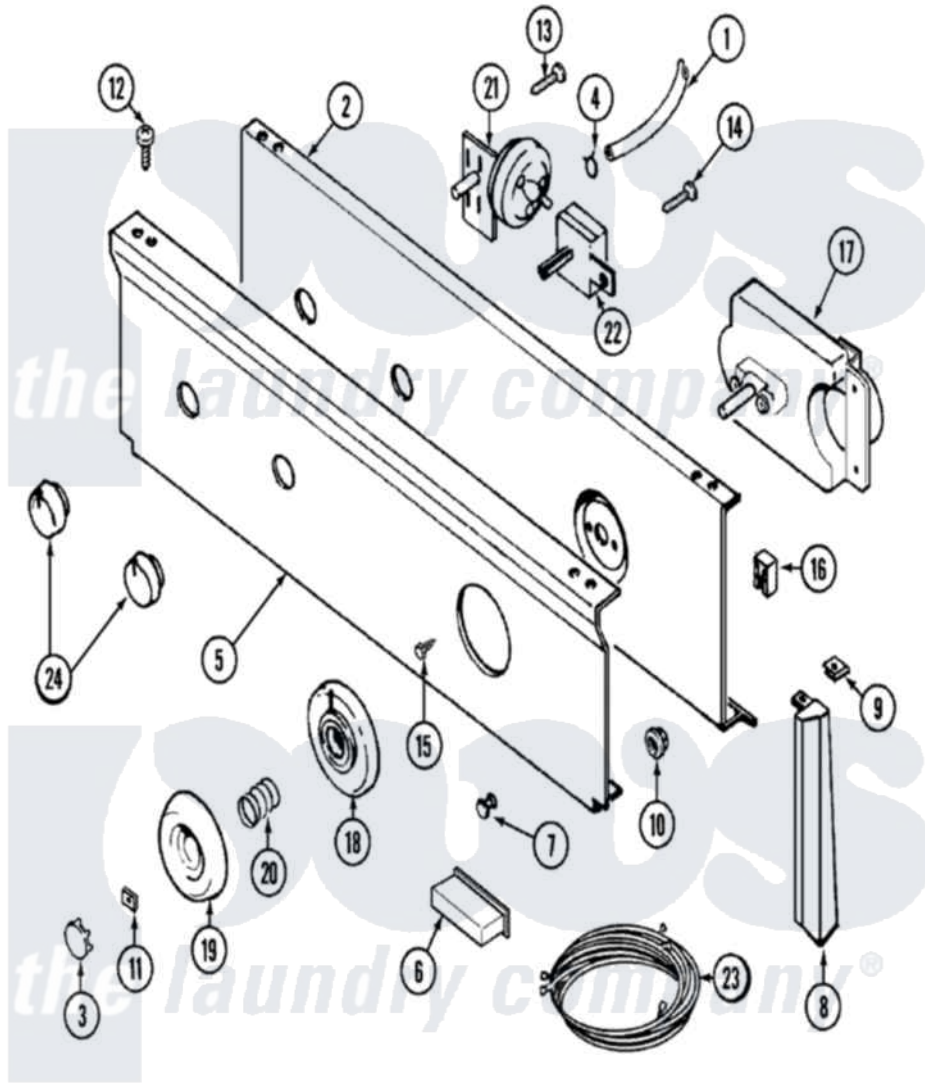

# Maytag LAT8614AAL 04 - CONTROL PANEL

Maytag [Residential Maytag LAT8614AAL Washer Parts](#) Parts Diagram 04 - CONTROL PANEL

[Click on the part number to view part](#)

Item	Original Part Number	Replaced By	Status	Part Description
1	22001036	<a href="#">22001619</a>		Tube, Water Level Switch
2	315483	<a href="#">3370225</a>		Screw
"	<a href="#">204807</a>			Ground Wire, Supp. Plte To Top Cover
"	<a href="#">22001132</a>			Plate, Support
3	216193		Not Available	CAP, TIMER KNOB (BLK)
4	410296	<a href="#">596669</a>		Clamp, Manifold
5	22001019		Not Available	PANEL, CONTROL (BLK)
6	<a href="#">214897</a>			Pad, Control Panel
7	22001215	<a href="#">7730P011-60</a>		Lens, Indicator Light
8	<a href="#">22001290</a>			End Cap, Control Panel
"	<a href="#">22001288</a>			End Cap, Control Panel
9	<a href="#">214894</a>			Fastener, End Cap
10	<a href="#">214872</a>			Palnut, End Cap Note: Nut, Lamp Holder
11	<a href="#">211605</a>			Bezel, Timer Dial
12	311728	<a href="#">210032</a>		Screw, No.8 X 9/16 Ctsk Note:

12	214120	<a href="#">21032</a>	Screw, Inlet Duct
13	211168	<a href="#">W10139210</a>	Screw, 8-18 X 5/16
14	211168	<a href="#">W10139210</a>	Screw, 8-18 X 5/16
15	<a href="#">216412</a>		Screw, Bracket To Timer
16	<a href="#">903115</a>		Lock Light
17	<a href="#">22001252</a>		Timer RPR
18	22001264	Not Available	BEZEL, TIMER KNOB (BLK)
19	<a href="#">215828</a>		Knob, Timer
20	<a href="#">211065</a>		Spring, Index Wheel
21	<a href="#">208207</a>		Switch, Pressure
22	208281	Not Available	SWITCH, TEMP (4POSITION)
23	<a href="#">22001321</a>		Wire Harness, Main
24	<a href="#">22001267</a>		Knob, Selector Switch