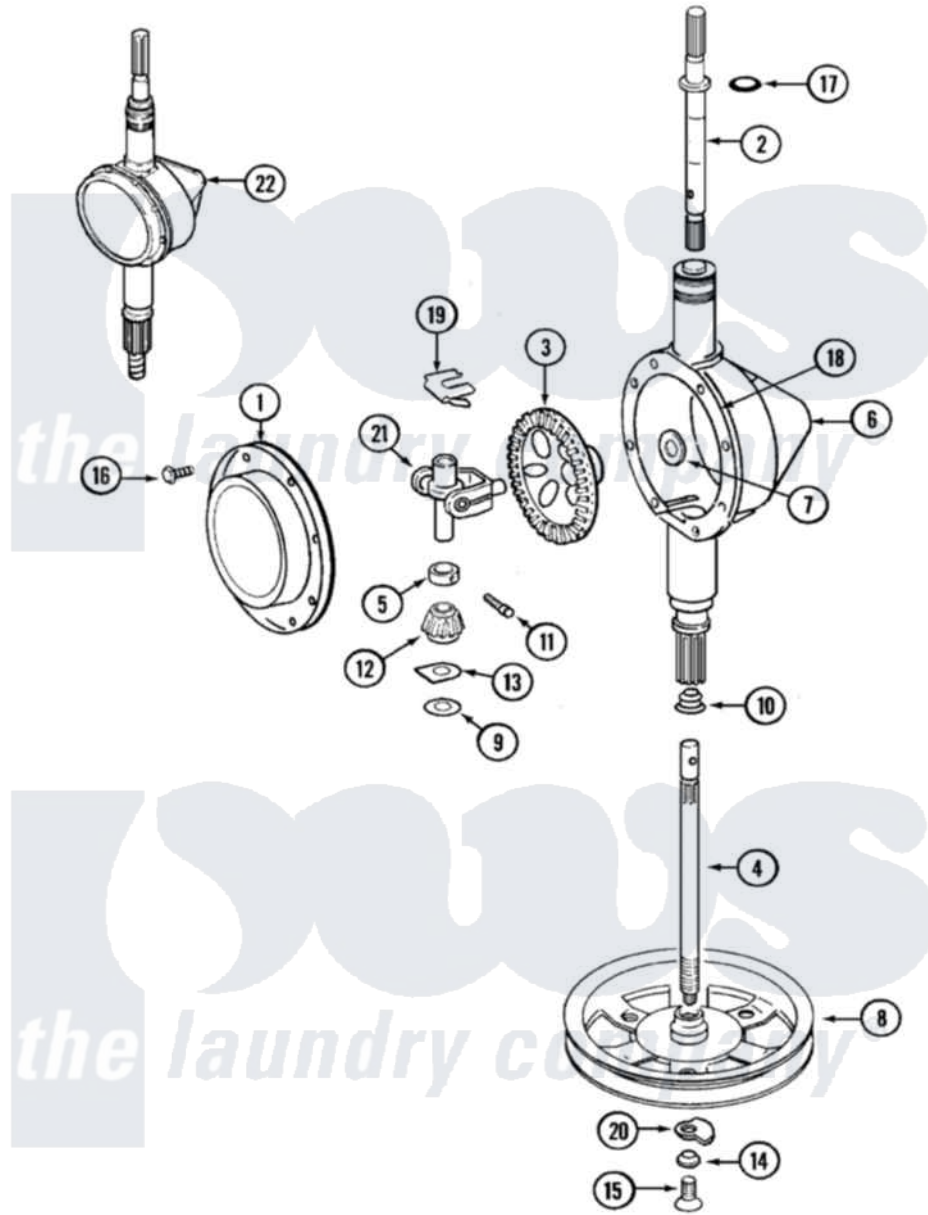

Maytag LAT8614AAL 06 - TRANSMISSION

Maytag Residential Maytag LAT8614AAL Washer Parts Parts Diagram 06 - TRANSMISSION
 Click on the part number to view part

Item	Original Part Number	Replaced By	Status	Part Description
1	206628			Cover, Transmission
2	207153	6-2097820		Kit- Shaft
3	206713	6-2067130		Gear- Beve
4	215410	12001450		Ctr Shaft W/Collar Andkeeper- Dp
5	215415		Not Available	COLLAR, LOWER
6	206624	6-2097750		Trans Dee
7	215394			Washer, Bevel Gear
8	211059	6-2301530		Pulley
9	211483	6-2114830		Washer- SP
10	206602	207843		Lip Seal Repair Kit
11	Y206629			Pin, Collar
12	215401	W10221114		Pinion
13	215395			Plate, Clutch
14	211090	22003555		Washer, Stop Lug
15	211375	681582		Screw
				SCREW, TRANSMISSION

16	215417	Not Available	SCREW, TRANSMISSION COVER
17	210690		Seal, Rubber
18	Y058700	675652	Adhesive
19	215581		Spring, Agitator Shaft
20	211089		Lug, Stop Pulley
21	206685	6-2066850	Yoke
22	206707	6-2097750	Trans Dee