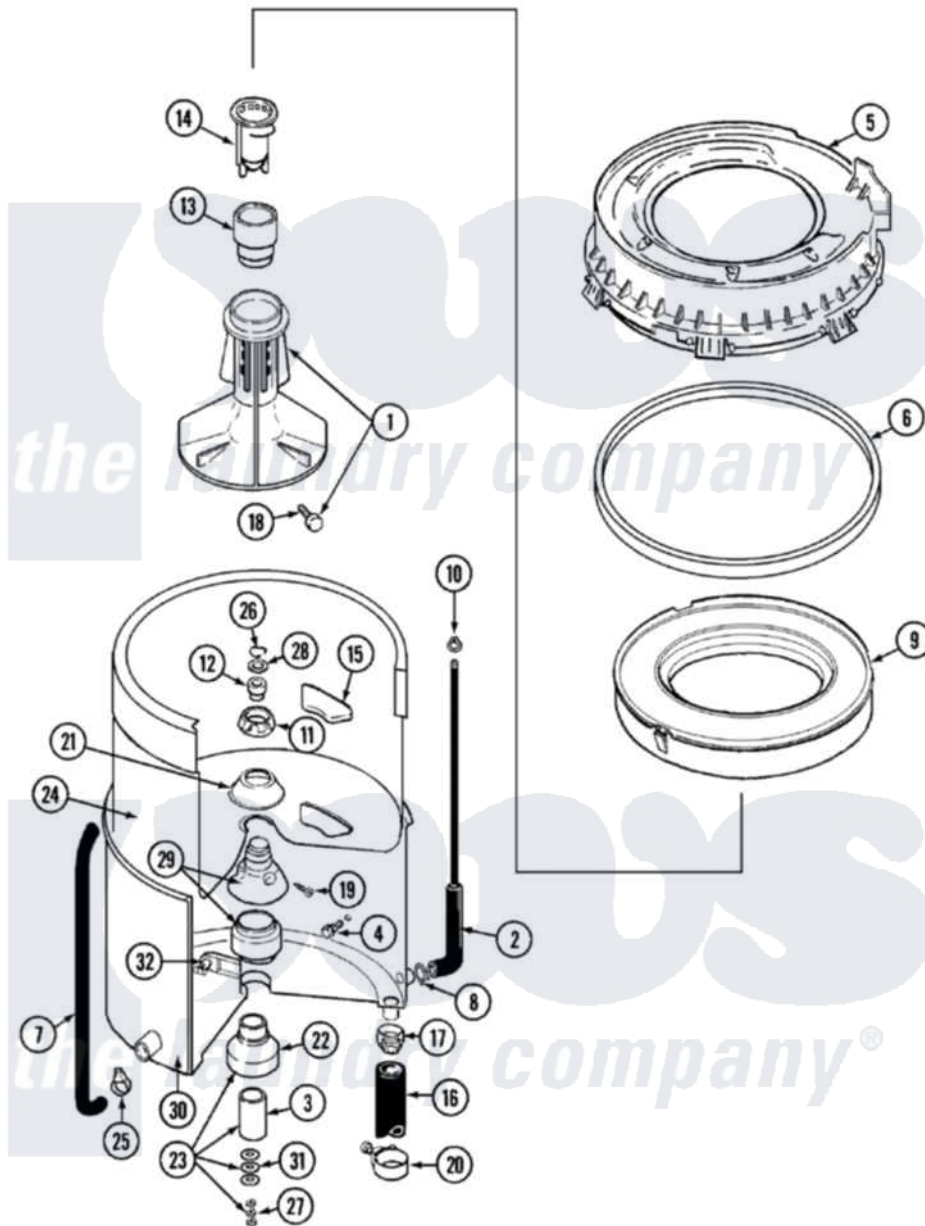

# Maytag LAT8614AAL 07 - TUB

Maytag [Residential Maytag LAT8614AAL Washer Parts](#) Parts Diagram 07 - TUB  
 Click on the part number to view part

Item	Original Part Number	Replaced By	Status	Part Description
1	<a href="#">207228</a>			Agitator W/Lock Screw
2	22001036	<a href="#">22001619</a>		Tube, Water Level Switch
3	<a href="#">211130</a>			Bearing Liner, Tub Bearing
4	200744	<a href="#">W10175939</a>		Bolt
"	205254	<a href="#">W10175938</a>		Bolt
5	<a href="#">22001299</a>			Tub Cover And Gasket Assembly
6	Y22001201	<a href="#">22001007</a>		Gasket, Cover To Tub
7	<a href="#">22001320</a>			Tube, Bleach
8	<a href="#">211641</a>			Clamp, 1-1/16"
9	<a href="#">22001142</a>			Ring, Balance
10	410296	<a href="#">596669</a>		Clamp, Manifold
11	211047	<a href="#">6-2110472</a>		Nut- Clamp
12	Y0A4298	<a href="#">6-0A57420</a>		Seal- Agitator
13	<a href="#">22001295</a>			Housing, Dispenser
14	<a href="#">22001294</a>			Cup, Dispensing
15	<a href="#">207219</a>			Filter, Self-Cleaning

16	<a href="#">213045</a>		Hose, Outer Tub Part Not Used
17	201011	<a href="#">285655</a>	Clamp, Hose
18	206478		Not Available
19	211618	<a href="#">22001423</a>	Set Screw, Mounting Stem
20	202574	<a href="#">3367052</a>	Clamp, Hose
21	<a href="#">211210</a>		Washer, Clamping Nut
22	200824	<a href="#">6-2040130</a>	Tub Bearin
23	204013	<a href="#">6-2040130</a>	Tub Bearin
24	<a href="#">22001139</a>		Tub, Inner
25	205161	<a href="#">489503</a>	Clamp
26	<a href="#">Y015667</a>		Retaining Ring
27	<a href="#">Y054867</a>		Washer, Lock
28	<a href="#">Y015666</a>		Washer, Retaining -
29	204012	<a href="#">6-2095720</a>	Mounting S
30	22001114		Not Available
31	<a href="#">211100</a>		TUB, OUTER (EX. LARGE)
32	<a href="#">214434</a>		Washer, Outer Tub
			Spout, Deflector