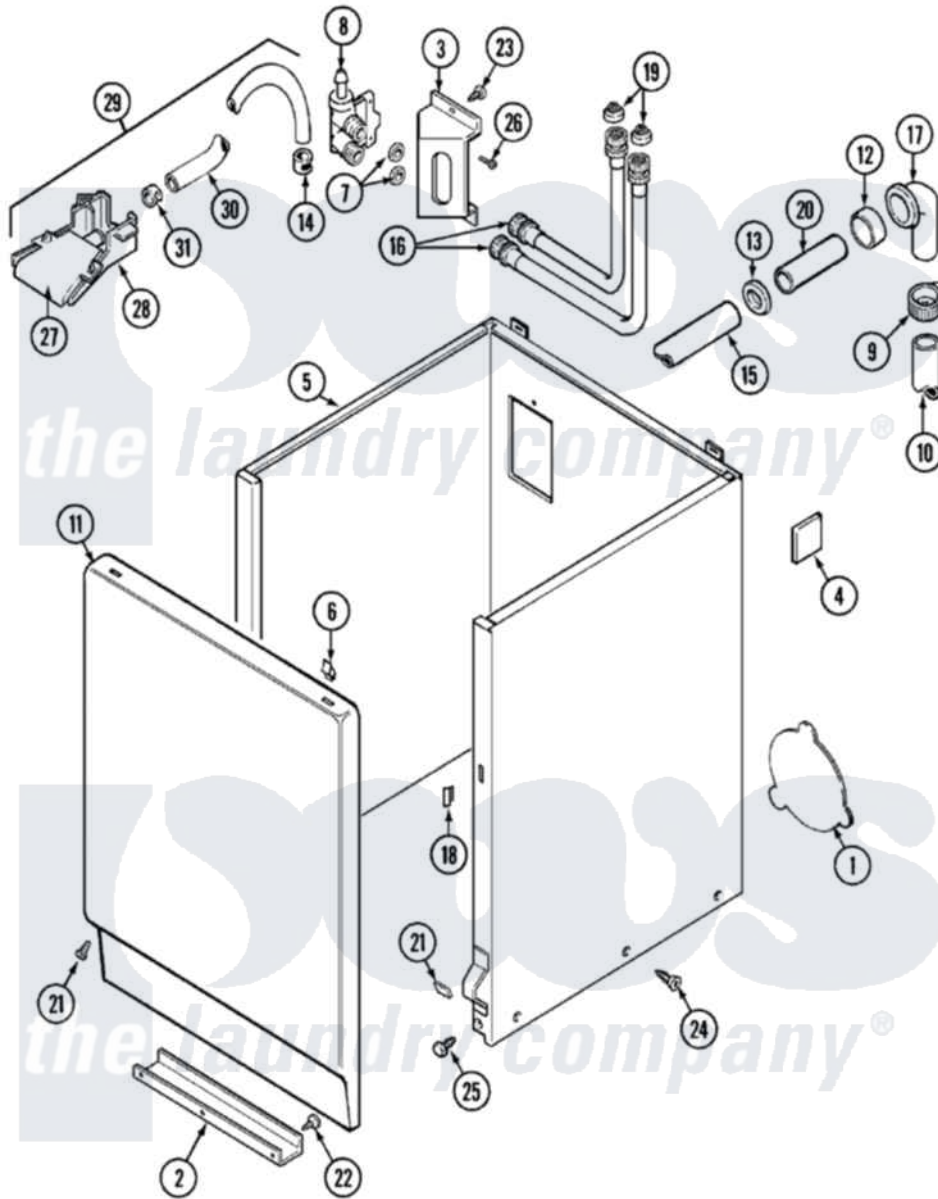

Maytag LAT8614AAM 02 - CABINET

Maytag [Residential Maytag LAT8614AAM Washer Parts](#) Parts Diagram 02 - CABINET
 Click on the part number to view part

Item	Original Part Number	Replaced By	Status	Part Description
1	211294	90767		Screw, 8A X 3/8 HeX Washer Head Tapping
"	211878		Not Available	PLATE, ACCESS
2	213846			Guard, Belt
3	214812	22002361		Bracket, Water Valve
4	215058			Pad, Cabinet Bumper
5	22001303			Cabinet ---NA
6	212982	22001650		Fastener, Spring
7	Y013783			Washer, Inlet Hose
8	214337	96160		Screen
"	22001274			Valve, Water
9	200908	285655		Clamp, Hose
10	Y059149			(7/8" I.D. CARTON OF 50 FT.)
"	216017			Hose, Drain
11	22001143			Damper, Sound
"	22001144			Damper, Sound

"	216078L	Not Available	PANEL, FRONT (ALM) SUB
12	214765		Gasket, Siphon Break
13	202574	3367052	Clamp, Hose
14	216169	596669	Clamp, Manifold
15	214767	22001448	Hose, Pump
16	202860		Inlet Hose Assembly
17	Y216016	W10116738	Elbow
18	214376	22002331	Spacer, Front Panel
19	200961	12001413	Strainer And Washer Kit
20	Y014874		Screw, Idler Arm And Sleeve
"	206638		Siphon Break
21	204439		Screw And Fstner Assembly
22	211294	90767	Screw, 8A X 3/8 HeX Washer Head Tapping
23	212276	W10116760	Screw
24	213007		Xfor Cabinet See Cabinet, Back
25	213121	3400111	Screw, 12-14 X 5/8
"	213122	27001200	Screw
26	Y313561		Screw----NA
27	22001187		Injector
28	22001186		Injector
29	22001304		Water Injector Assembly
30	22001190		Hose, Injector
31	216170	489503	Clamp