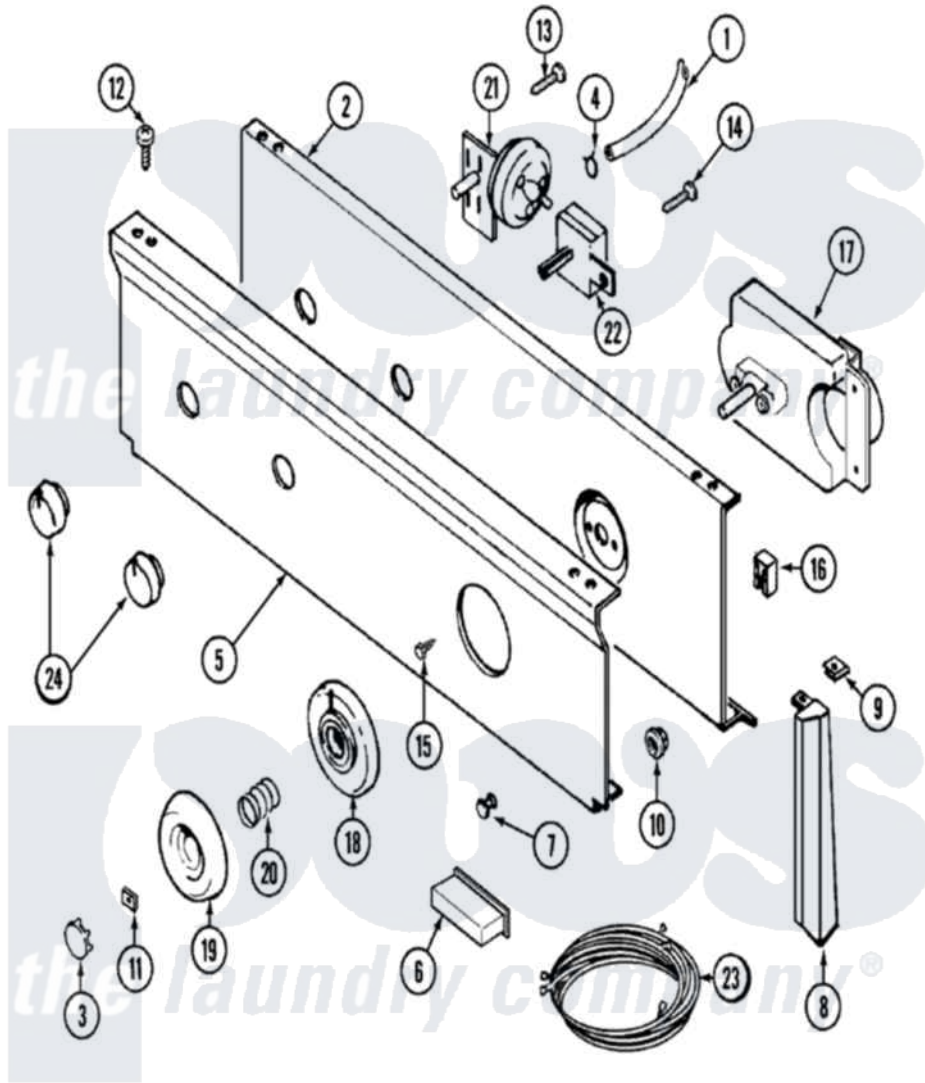

# Maytag LAT8614AAM 04 - CONTROL PANEL

Maytag [Residential Maytag LAT8614AAM Washer Parts](#) Parts Diagram 04 - CONTROL PANEL  
 Click on the part number to view part

Item	Original Part Number	Replaced By	Status	Part Description
1	22001036	<a href="#">22001619</a>		Tube, Water Level Switch
2	<a href="#">204807</a>			Ground Wire, Supp. Plte To Top Cover
"	<a href="#">22001132</a>			Plate, Support
"	315483	<a href="#">3370225</a>		Screw
3	216424		Not Available	CAP, KNOB (ALM)
4	410296	<a href="#">596669</a>		Clamp, Manifold
5	22001476		Not Available	PANEL, CONTROL (ALM)
6	<a href="#">214897</a>			Pad, Control Panel
7	22001215	<a href="#">7730P011-60</a>		Lens, Indicator Light
8	<a href="#">22001293</a>			End Cap, Control Panel
"	22001292	<a href="#">22001567</a>		Cap, End
"	22001566	<a href="#">22001293</a>		End Cap, Control Panel
"	<a href="#">22001567</a>			Cap, End
9	<a href="#">214894</a>			Fastener, End Cap
10	<a href="#">214872</a>			Palnut, End Cap Note: Nut, Lamp Holder

11	<a href="#">211605</a>		Bezel, Timer Dial
12	<a href="#">210932</a>		Screw, No.8 X 9/16 Ctsk Note: Screw, Inlet Duct
13	211168	<a href="#">W10139210</a>	Screw, 8-18 X 5/16
14	211168	<a href="#">W10139210</a>	Screw, 8-18 X 5/16
15	<a href="#">216412</a>		Screw, Bracket To Timer
16	<a href="#">903115</a>		Lock Light
17	<a href="#">22001252</a>		Timer RPR
18	22001266	Not Available	BEZEL, TIMER KNOB (ALM)
19	22001199	Not Available	KNOB ASSY. (ALM)
20	<a href="#">211065</a>		Spring, Index Wheel
21	<a href="#">208207</a>		Switch, Pressure
22	208281	Not Available	SWITCH, TEMP (4POSITION)
23	<a href="#">22001321</a>		Wire Harness, Main
24	22001269	Not Available	KNOB ASSY. (ALM)