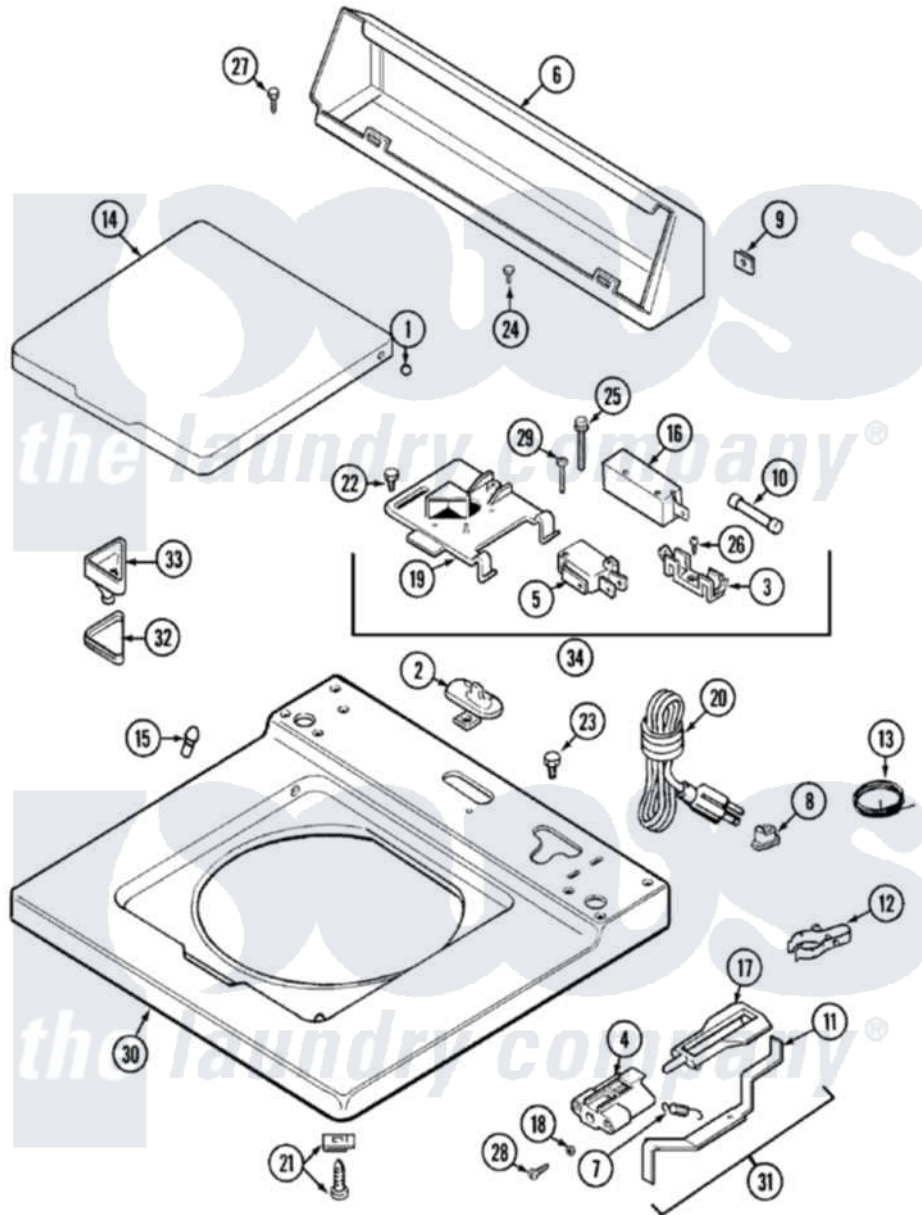

Maytag LAT8614AAM 05 - TOP

Maytag [Residential Maytag LAT8614AAM Washer Parts](#) Parts Diagram 05 - TOP
 Click on the part number to view part

Item	Original Part Number	Replaced By	Status	Part Description
1	211726			Hinge, Ball Lid
2	207159	489355		Screw, 8 X 1/2
"	22001298			Cap, Top Cover
3	207167			Block, Fuse
4	216256		Not Available	BRACKET, UNBALANCE
5	207166			Switch, Check
6	205635L		Not Available	CONSOLE (ALM)
7	213720			Spring, Lid Switch
8	211881			Grommet, Cord Part Not Used-Gas Models Only
9	215075			Fastener, Control Panel To Console
10	207168	22001682		Switch Assembly, Lid W/4amp Fuse
11	22001136			Lever, Unbalance
12	301548			Clamp, Ground Wire
13	311155			Ground Wire And Clamp

14	22001029	Not Available	LID (CANADA-ALM)---NA
"	22001207	Not Available	LID W/LEGEND (ALM)---NA
15	212716		Bumper, Lid
16	205415	279347	Switch-Lid
17	216255		Plunger, Lid Switch
18	211500		Washer, Bracket To Top Cover
19	Y215699	22001678	Bracket, Switch And Fuse
20	208194	22003062	Cord, Power
21	204445		Screw And Fastener Assembly
22	207159	489355	Screw, 8 X 1/2
23	315483	3370225	Screw
24	216423	3370225	Screw
25	213501		Screw, No.6-20 X 1-1/8 Inch
26	Y311711		Screw, Fuse Block
27	Y313559		Screw
28	910182	25-7809	Screw, No.6-20 1/2 Flthd Torx
29	22001352		Screw, Check Switch
30	22001120		Top, Main ----NA
31	22001311		Unbalance Lever Assembly
32	215374	Not Available	GASKET FOR BLEACH CUP
33	22001200	22001008	Cup, Bleach
34	207176	22001682	Switch Assembly, Lid W/4amp Fuse