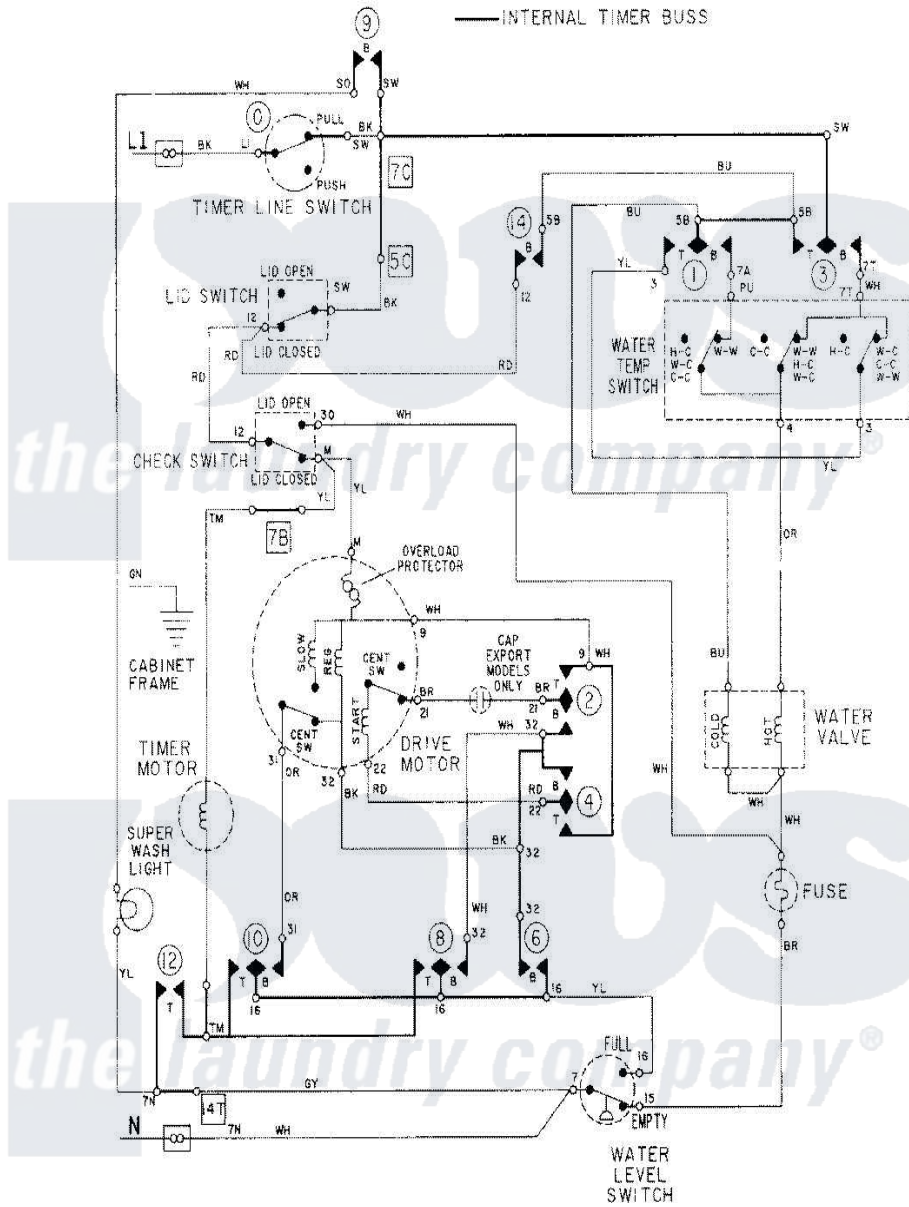

Maytag LAT8614AAM 08 - WIRING INFORMATION

Maytag [Residential Maytag LAT8614AAM Washer Parts](#) Parts Diagram 08 - WIRING INFORMATION
 Click on the part number to view part

Item	Original Part Number	Replaced By	Status	Part Description
NI	15001279		Not Available	WIRING INFORMATION