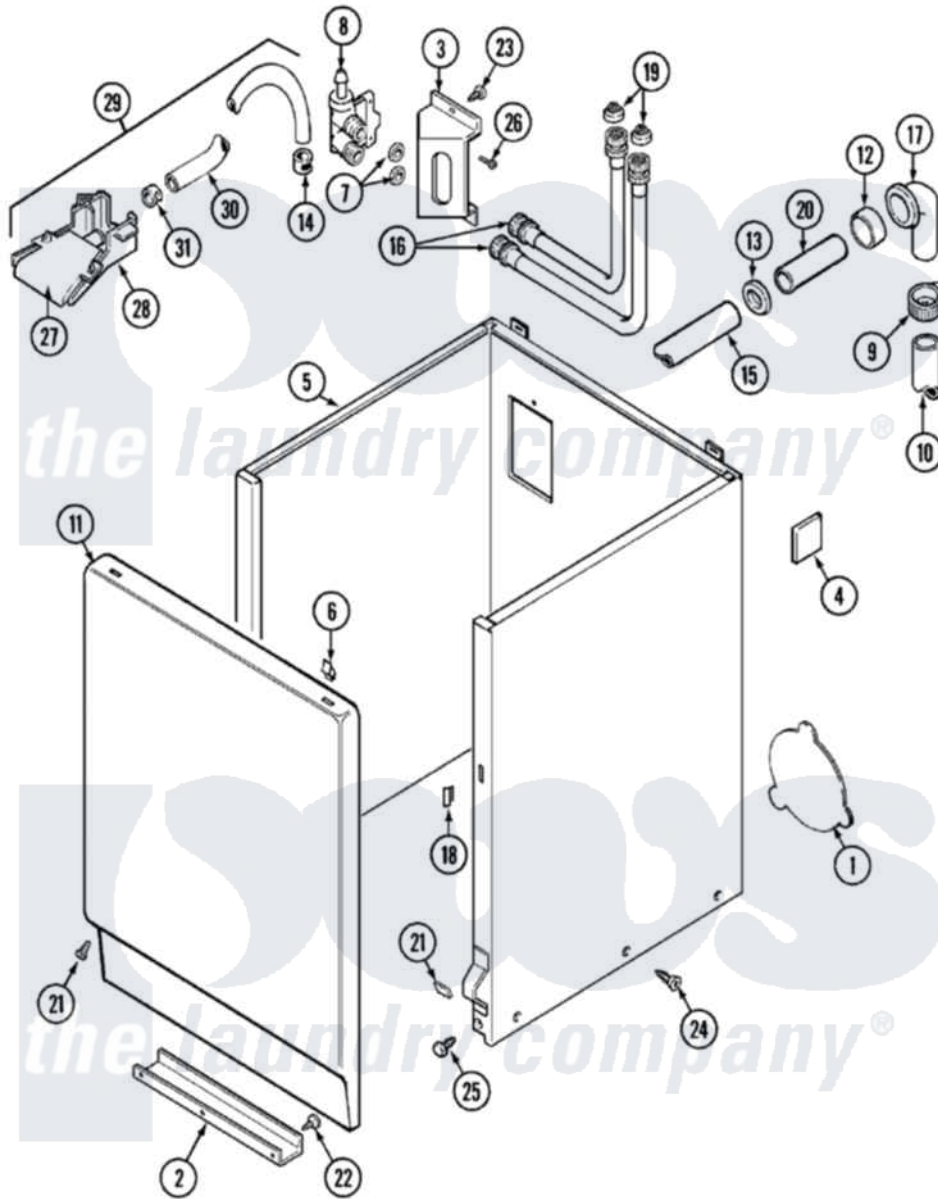

Maytag LAT8614ABE 02 - CABINET

Maytag [Residential Maytag LAT8614ABE Washer Parts](#) Parts Diagram 02 - CABINET
 Click on the part number to view part

Item	Original Part Number	Replaced By	Status	Part Description
1	211294	90767		Screw, 8A X 3/8 HeX Washer Head Tapping
"	211878		Not Available	PLATE, ACCESS
2	213846			Guard, Belt
3	214812	22002361		Bracket, Water Valve
4	215058			Pad, Cabinet Bumper
5	22001302	22004425		Cabinet White Aspack
6	212982	22001650		Fastener, Spring
7	Y013783			Washer, Inlet Hose
8	214337	96160		Screen
"	22001274			Valve, Water
9	200908	285655		Clamp, Hose
10	Y059149			(7/8" I.D. CARTON OF 50 FT.)
"	216017			Hose, Drain
11	22001143			Damper, Sound
"	22001144			Damper, Sound

"	216078	Not Available	PANEL, FRONT (WHT)
12	214765		Gasket, Siphon Break
13	202574	3367052	Clamp, Hose
14	216169	596669	Clamp, Manifold
15	214767	22001448	Hose, Pump
16	202860		Inlet Hose Assembly
17	Y216016	W10116738	Elbow
18	214376	22002331	Spacer, Front Panel
19	200961	12001413	Strainer And Washer Kit
20	Y014874		Screw, Idler Arm And Sleeve
"	206638		Siphon Break
21	204439		Screw And Fstner Assembly
22	211294	90767	Screw, 8A X 3/8 HeX Washer Head Tapping
23	212276	W10116760	Screw
24	213007		Xfor Cabinet See Cabinet, Back
25	213121	3400111	Screw, 12-14 X 5/8
"	213122	27001200	Screw
26	Y313561		Screw----NA
27	22001187		Injector
28	22001186		Injector
29	22001304		Water Injector Assembly
30	22001190		Hose, Injector
31	216170	489503	Clamp