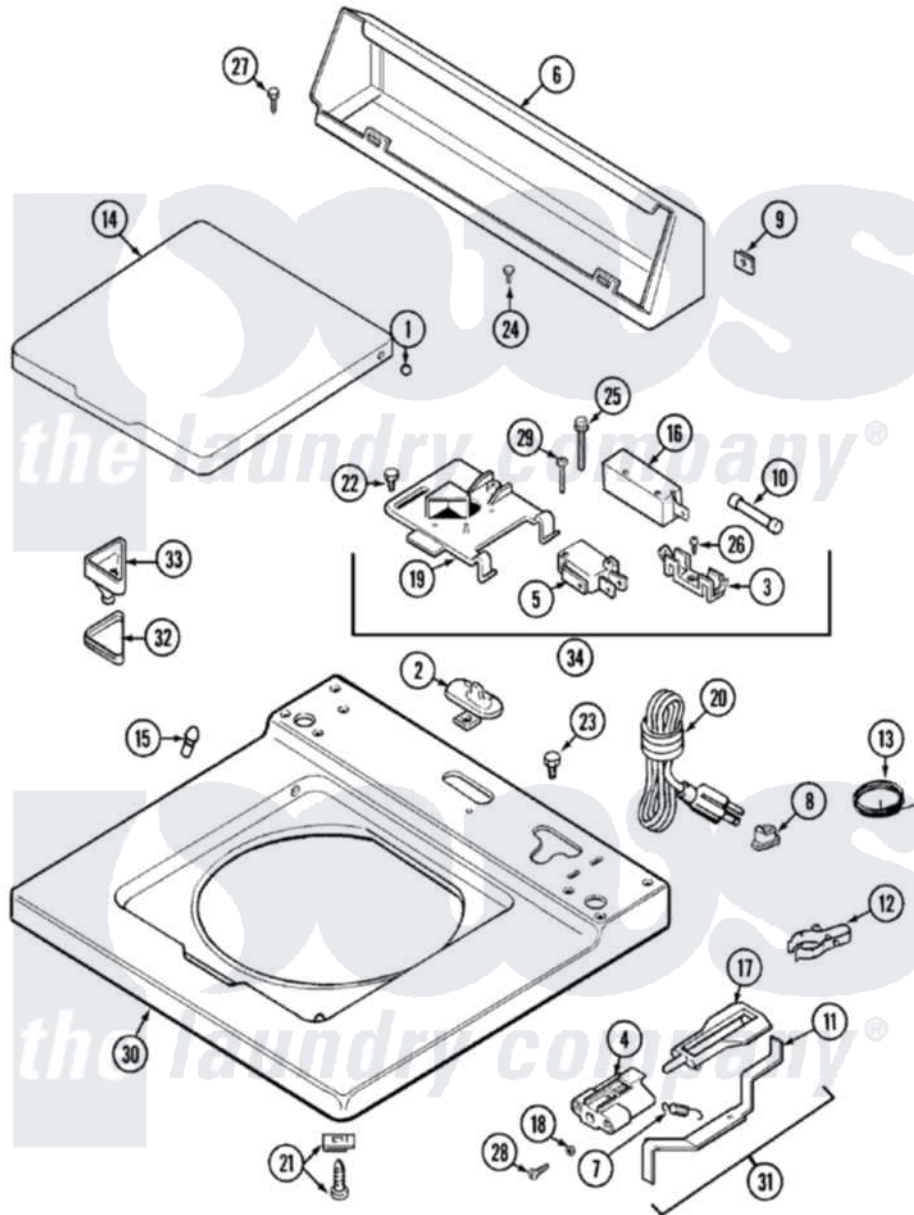

Maytag LAT8614ABE 05 - TOP

Maytag [Residential Maytag LAT8614ABE Washer Parts](#) Parts Diagram 05 - TOP
 Click on the part number to view part

Item	Original Part Number	Replaced By	Status	Part Description
1	211726			Hinge, Ball Lid
2	207159	489355		Screw, 8 X 1/2
"	22001298			Cap, Top Cover
3	207167			Block, Fuse
4	216256		Not Available	BRACKET, UNBALANCE
5	207166			Switch, Check
6	205635			Console
7	213720			Spring, Lid Switch
8	211881			Grommet, Cord Part Not Used-Gas Models Only
9	215075			Fastener, Control Panel To Console
10	207168	22001682		Switch Assembly, Lid W/4amp Fuse
11	22001136			Lever, Unbalance
12	301548			Clamp, Ground Wire
13	311155			Ground Wire And Clamp

14	22001028	22001893	Lid
15	212716		Bumper, Lid
16	205415	279347	Switch-Lid
17	216255		Plunger, Lid Switch
18	211500		Washer, Bracket To Top Cover
19	Y215699	22001678	Bracket, Switch And Fuse
20	208194	22003062	Cord, Power
21	204445		Screw And Fastener Assembly
22	207159	489355	Screw, 8 X 1/2
23	315483	3370225	Screw
24	216423	3370225	Screw
25	213501		Screw, No.6-20 X 1-1/8 Inch
26	Y311711		Screw, Fuse Block
27	Y313559		Screw
28	910182	25-7809	Screw, No.6-20 1/2 Flthd Torx
29	22001352		Screw, Check Switch
30	22001119		Top, Main
31	22001311		Unbalance Lever Assembly
32	215374	Not Available	GASKET FOR BLEACH CUP
33	22001202	22001006	Cup, Bleach
34	207176	22001682	Switch Assembly, Lid W/4amp Fuse