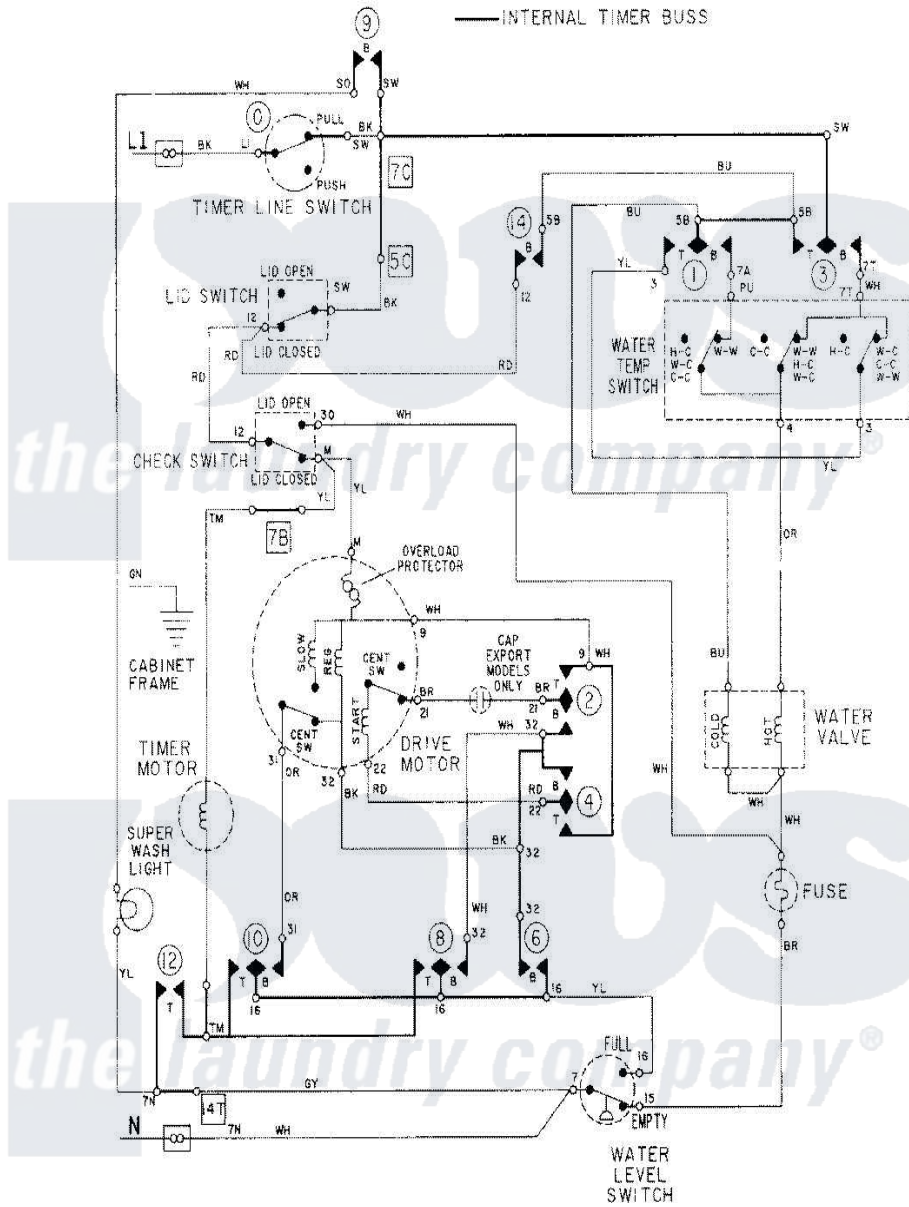

# Maytag LAT8614ABE 08 - WIRING INFORMATION

Maytag Residential Maytag LAT8614ABE Washer Parts Parts Diagram 08 - WIRING INFORMATION  
 Click on the part number to view part

Item	Original Part Number	Replaced By	Status	Part Description
NI	15001279		Not Available	WIRING INFORMATION