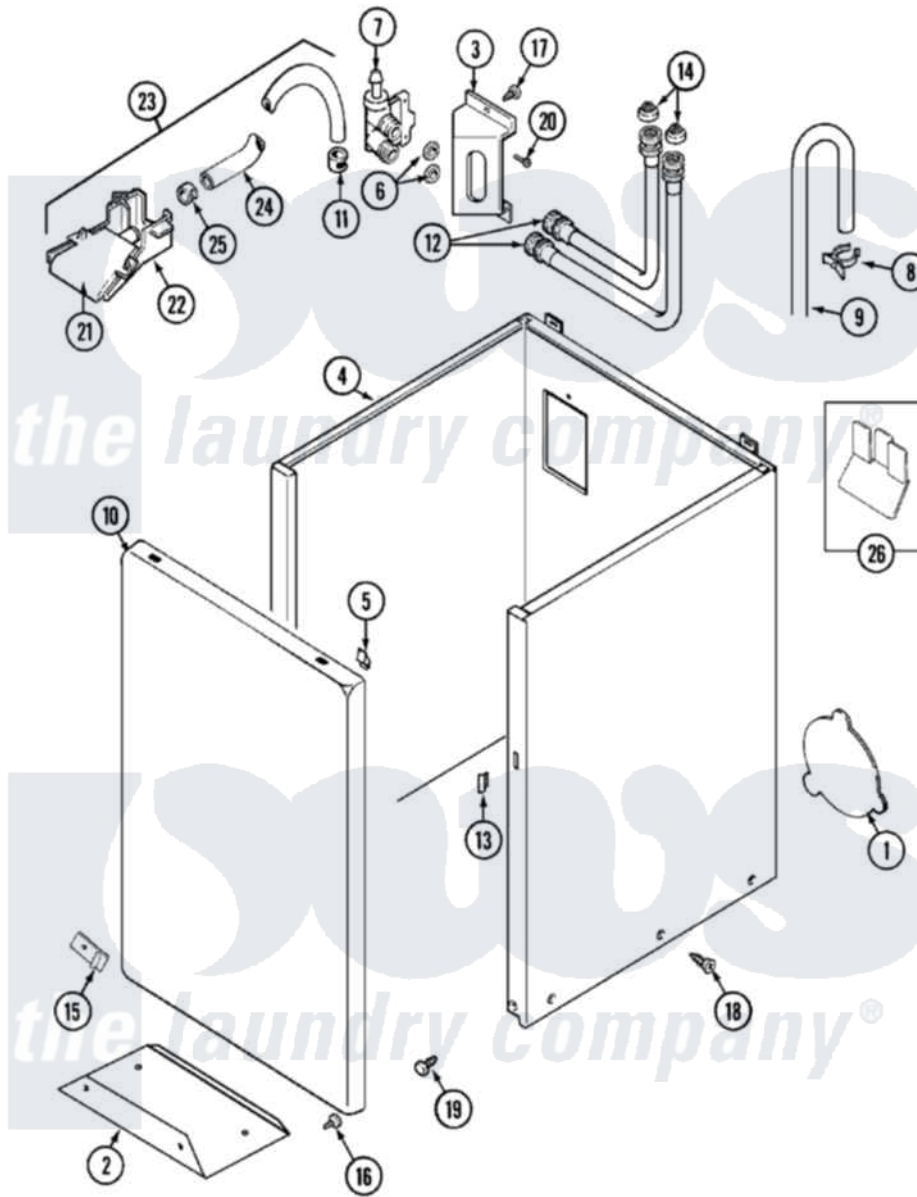

Maytag LAT8616AAE 02 - CABINET

Maytag [Residential Maytag LAT8616AAE Washer Parts](#) Parts Diagram 02 - CABINET
 Click on the part number to view part

Item	Original Part Number	Replaced By	Status	Part Description
1	211878		Not Available	PLATE, ACCESS
"	211294	90767		Screw, 8A X 3/8 HeX Washer Head Tapping
"	22001683	22002924		Plate, Access
2	213846			Guard, Belt
3	214812	22002361		Bracket, Water Valve
"	22002361			Bracket, Water Valve
4	22001302	22004425		Cabinet White Aspack
"	22002379	22004425		Cabinet White Aspack
5	22001650			Fastener, Spring
6	Y013783			Washer, Inlet Hose
7	214337	96160		Screen
"	22001274			Valve, Water
"	22002360			Valve, Water
8	22001815	22002765		Clip, Hose
9	22001816			Hose, Drain
10	22001144			Damper, Sound

"	22001143		Damper, Sound
"	22002366	Not Available	PANEL, FRONT (WHT)
"	22001803	Not Available	PANEL, FRONT (WHT)
11	216169	596669	Clamp, Manifold
12	202860		Inlet Hose Assembly
13	214376	22002331	Spacer, Front Panel
14	200961	12001413	Strainer And Washer Kit
15	12001341		Screw And Fastener Kit
"	22001995		Screw Note: Screw, Tumbler Front And Shroud
"	22002376		Clip
"	22002377		Clip, Retainer
"	22002378	27001200	Screw
16	211294	90767	Screw, 8A X 3/8 HeX Washer Head Tapping
17	22002372		Screw
18	213007		Xfor Cabinet See Cabinet, Back
19	213122	27001200	Screw
"	213121	3400111	Screw, 12-14 X 5/8
20	Y313561		Screw----NA
21	22001187		Injector
22	22001186		Injector
23	22001304		Water Injector Assembly
24	22001190		Hose, Injector
25	216169	596669	Clamp, Manifold
26	22001972		Clip, Cabinet