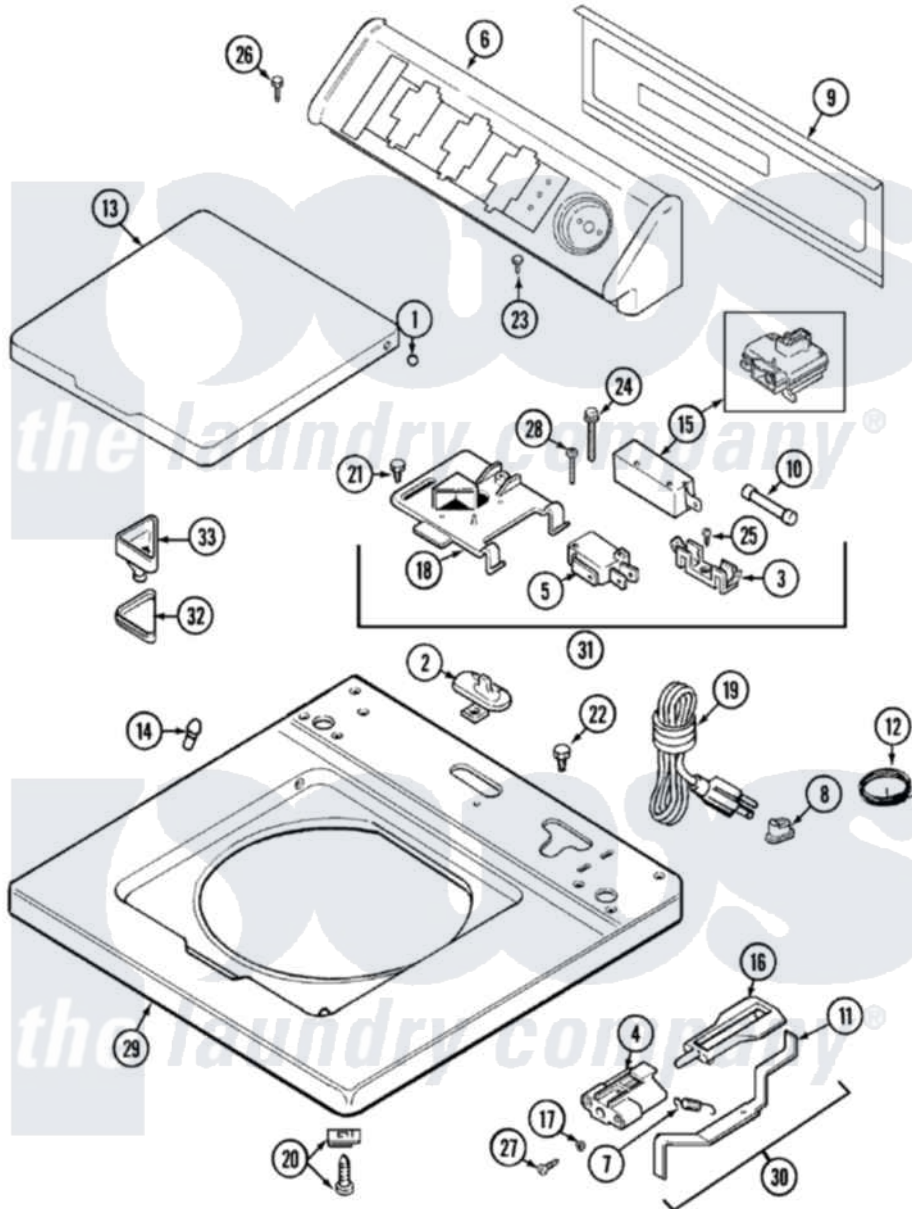

# Maytag LAT8616AAE 05 - TOP

Maytag [Residential Maytag LAT8616AAE Washer Parts](#) Parts Diagram 05 - TOP  
 Click on the part number to view part

Item	Original Part Number	Replaced By	Status	Part Description
1	<a href="#">211726</a>			Hinge, Ball Lid
2	<a href="#">22001298</a>			Cap, Top Cover
"	207159	<a href="#">489355</a>		Screw, 8 X 1/2
3	<a href="#">207167</a>			Block, Fuse
"	W10124350		Not Available	NOT REQUIRED PART OR SEE NOTE
4	<a href="#">22002135</a>			Bracket, Unbalance
"	22001645		Not Available	BRACKET, UNBALANCE---NA
5	W10124350		Not Available	NOT REQUIRED PART OR SEE NOTE
"	<a href="#">207166</a>			Switch, Check
6	<a href="#">22001670</a>			Console
7	<a href="#">213720</a>			Spring, Lid Switch
8	<a href="#">211881</a>			Grommet, Cord Part Not Used-Gas Models Only
9	22001662	<a href="#">8534058</a>		Screw
"	216423	<a href="#">3370225</a>		Screw