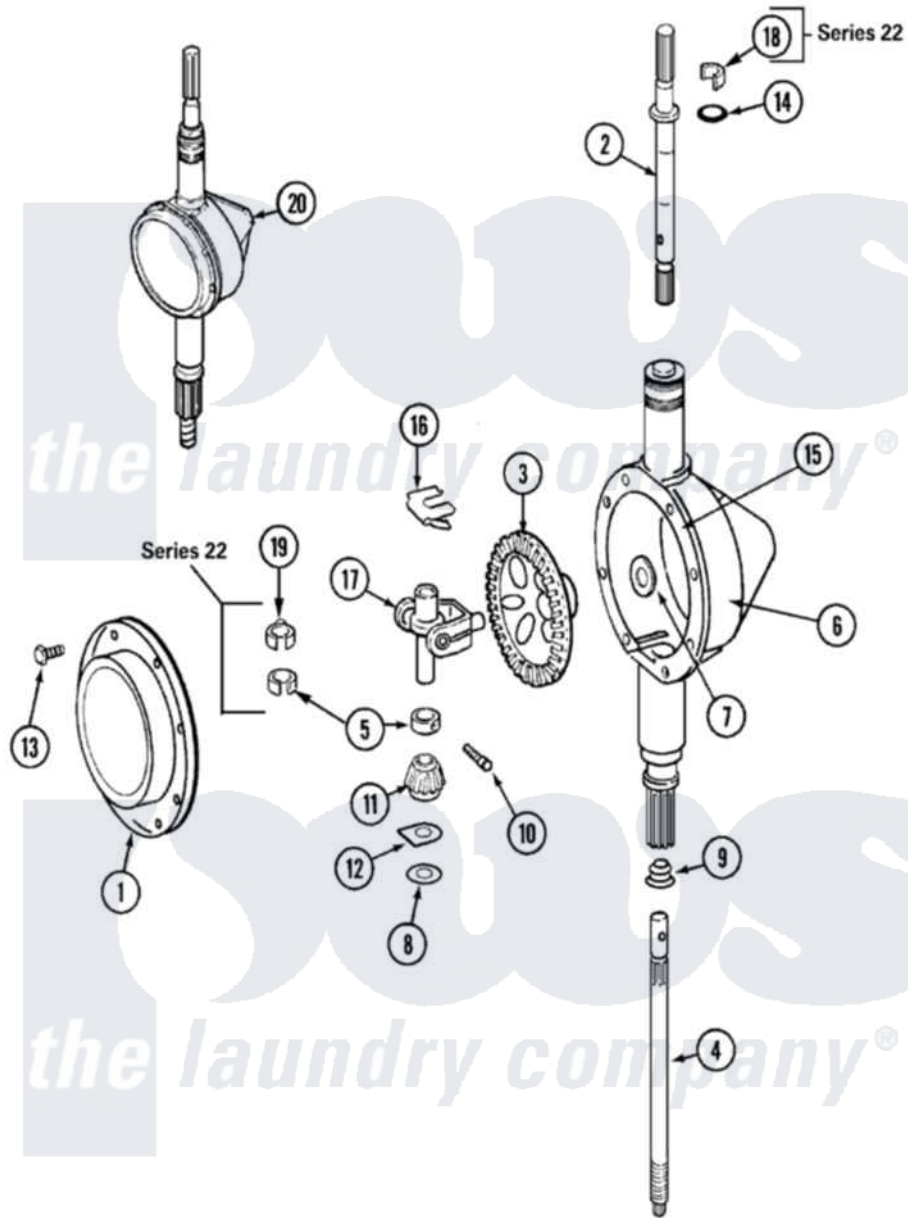

Maytag LAT8616AAE 06 - TRANSMISSION

Maytag [Residential Maytag LAT8616AAE Washer Parts](#) Parts Diagram 06 - TRANSMISSION
 Click on the part number to view part

Item	Original Part Number	Replaced By	Status	Part Description
1	206628			Cover, Transmission
2	22002415	6-2168983		Shaft- Agi
"	207153	6-2097820		Kit- Shaft
3	206713	6-2067130		Gear- Beve
4	22002342	6-2300050		Shaft- Cen
"	215410	12001450		Ctr Shaft W/Collar Andkeeper- Dp
5	22002353			Collar, Center Shaft
"	215415		Not Available	COLLAR, LOWER
6	22002416	6-2300100		Assembly-
"	206624	6-2097750		Trans Dee
7	215394			Washer, Bevel Gear
8	211483	6-2114830		Washer- SP
9	206602	207843		Lip Seal Repair Kit
10	Y206629			Pin, Collar
"	W10124350		Not Available	NOT REQUIRED PART OR SEE NOTE

11	215401	W10221114		Pinion
12	215395			Plate, Clutch
13	215417		Not Available	SCREW, TRANSMISSION COVER
"	215417		Not Available	SCREW, TRANSMISSION COVER
14	22002417			O-Ring AgitatOr Shaft
"	210690			Seal, Rubber
15	Y058700	675652		Adhesive
16	215581			Spring, Agitator Shaft
"	W10124350		Not Available	NOT REQUIRED PART OR SEE NOTE
17	206685	6-2066850		Yoke
18	22002340			Collar, Agitator Shaft
19	22002341			Collar, Lower Plastic Keeper
20	206707	6-2097750		Trans Dee
"	22002126	6-2097750		Trans Dee