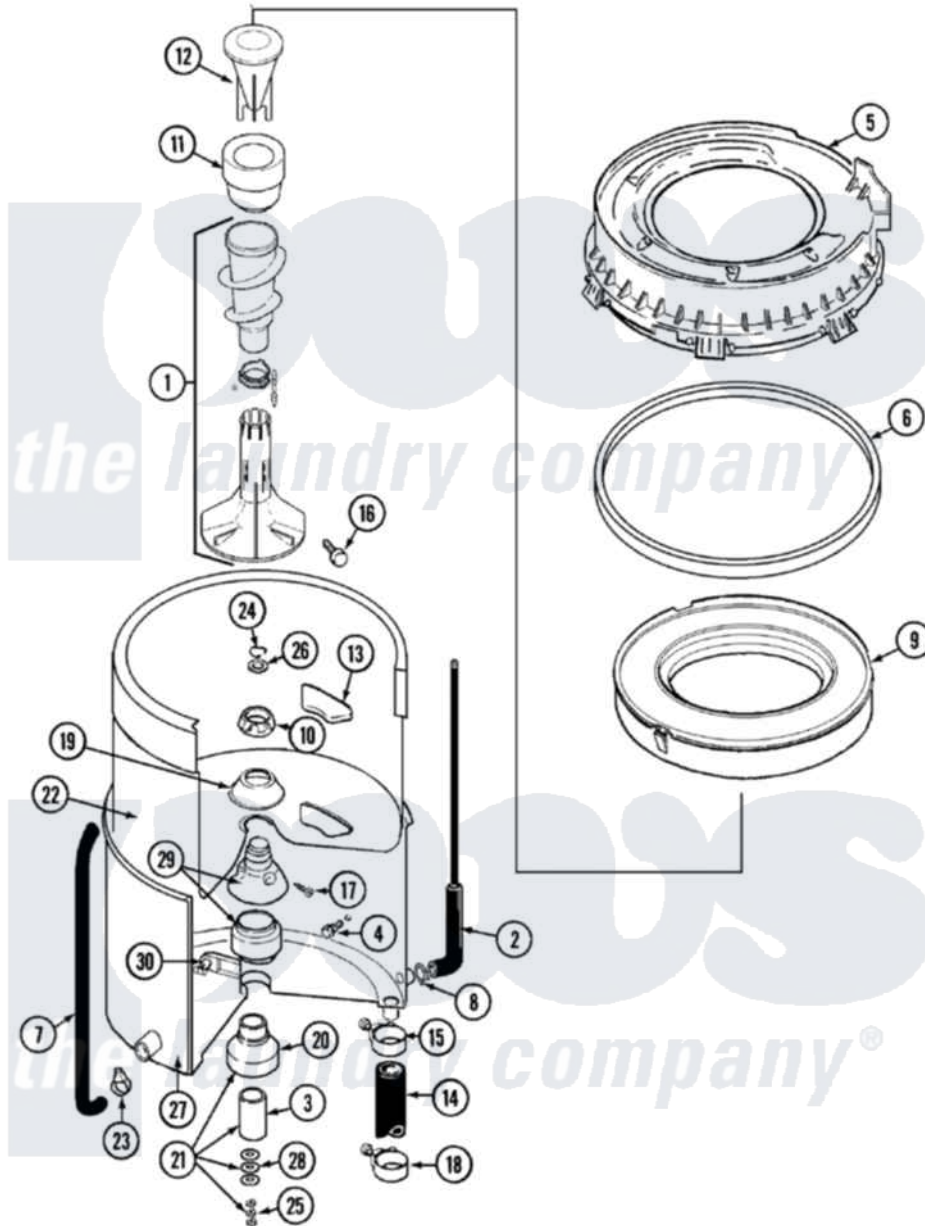

# Maytag LAT8616AAE 07 - TUB

Maytag [Residential Maytag LAT8616AAE Washer Parts](#) Parts Diagram 07 - TUB  
 Click on the part number to view part

Item	Original Part Number	Replaced By	Status	Part Description
1	<a href="#">22001821</a>			Agitator Auger And Base Assembly
2	22001036	<a href="#">22001619</a>		Tube, Water Level Switch
3	<a href="#">211130</a>			Bearing Liner, Tub Bearing
4	200744	<a href="#">W10175939</a>		Bolt
"	205254	<a href="#">W10175938</a>		Bolt
5	<a href="#">22001299</a>			Tub Cover And Gasket Assembly
6	Y22001201	<a href="#">22001007</a>		Gasket, Cover To Tub
7	<a href="#">22001320</a>			Tube, Bleach
8	<a href="#">211641</a>			Clamp, 1-1/16"
9	<a href="#">22001142</a>			Ring, Balance
10	211047	<a href="#">6-2110472</a>		Nut- Clamp
11	22001805	<a href="#">21001905</a>		Dispenser, Fabric
12	22001806	<a href="#">21001905</a>		Dispenser, Fabric
13	<a href="#">207219</a>			Filter, Self-Cleaning
14	<a href="#">213045</a>			Hose, Outer Tub Part Not

14	<a href="#">213043</a>		Used
15	22001640	<a href="#">285655</a>	Clamp, Hose
16	<a href="#">22001819</a>		L0cking Screw And O Ring
17	<a href="#">22001423</a>		Set Screw, Mounting Stem
18	22001640	<a href="#">285655</a>	Clamp, Hose
19	<a href="#">211210</a>		Washer, Clamping Nut
20	200824	<a href="#">6-2040130</a>	Tub Bearin
21	204013	<a href="#">6-2040130</a>	Tub Bearin
22	<a href="#">22001139</a>		Tub, Inner
23	205161	<a href="#">489503</a>	Clamp
24	<a href="#">Y015667</a>		Retaining Ring
25	<a href="#">Y054867</a>		Washer, Lock
26	<a href="#">Y015666</a>		Washer, Retaining -
27	22001114	Not Available	TUB, OUTER (EX. LARGE)
28	<a href="#">211100</a>		Washer, Outer Tub
29	22001648	<a href="#">6-2095720</a>	Mounting S
30	<a href="#">214434</a>		Spout, Deflector