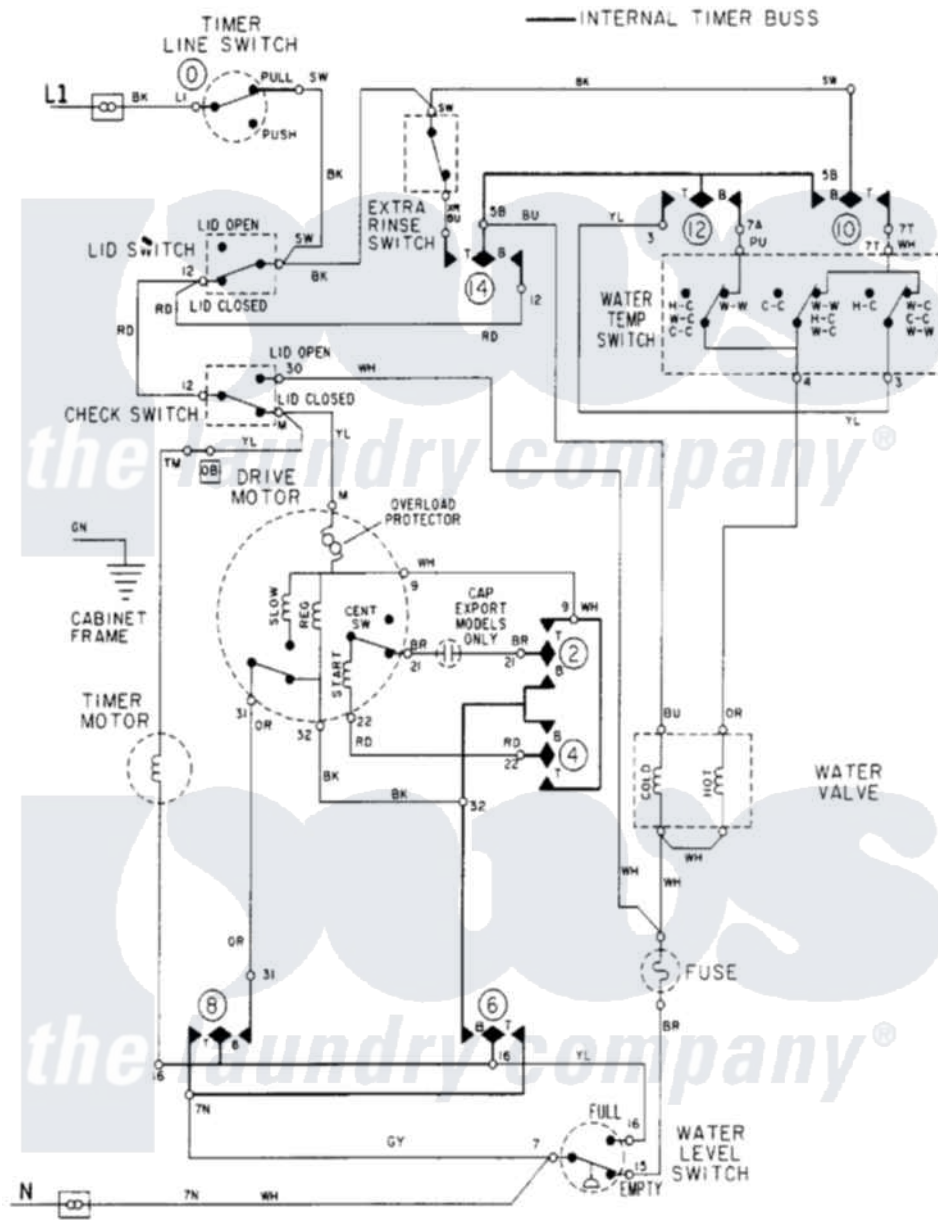

Maytag LAT8616AAE 08 - WIRING INFORMATION

Maytag Residential Maytag LAT8616AAE Washer Parts Parts Diagram 08 - WIRING INFORMATION
 Click on the part number to view part

Item	Original Part Number	Replaced By	Status	Part Description
NI	15002100		Not Available	WIRING INFORMATION
"	15001926		Not Available	WIRING INFORMATION