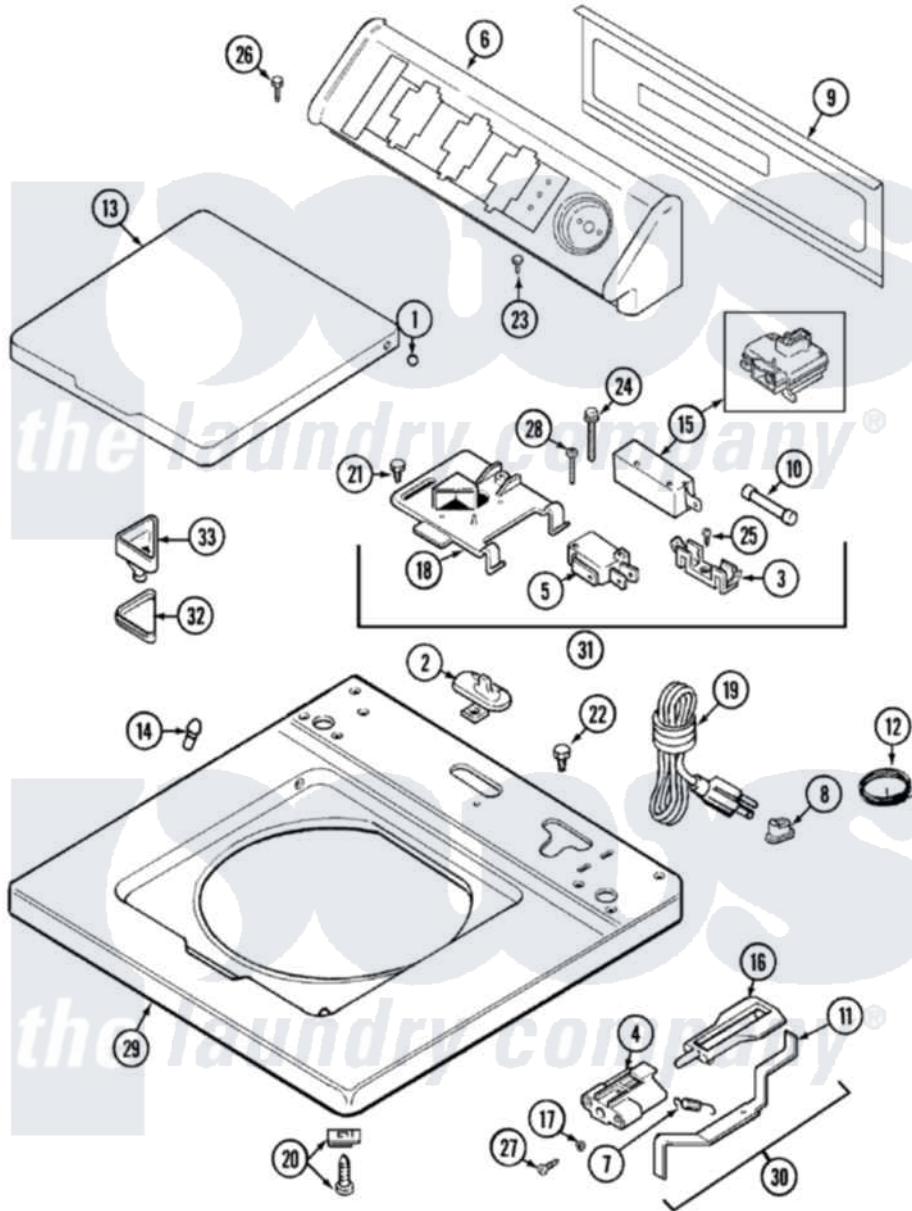

Maytag LAT8616AAM 05 - TOP

Maytag [Residential Maytag LAT8616AAM Washer Parts](#) Parts Diagram 05 - TOP
 Click on the part number to view part

Item	Original Part Number	Replaced By	Status	Part Description
1	211726			Hinge, Ball Lid
2	22001298			Cap, Top Cover
"	207159	489355		Screw, 8 X 1/2
3	207167			Block, Fuse
"	W10124350		Not Available	NOT REQUIRED PART OR SEE NOTE
4	22002135			Bracket, Unbalance
"	22001645		Not Available	BRACKET, UNBALANCE---NA
5	W10124350		Not Available	NOT REQUIRED PART OR SEE NOTE
"	207166			Switch, Check
6	22001671			Console ---NA
7	213720			Spring, Lid Switch
8	211881			Grommet, Cord Part Not Used-Gas Models Only
9	22001662	8534058		Screw
"	216423	3370225		Screw

"	22001814		Back Panel, Console
10	22001673	22001682	Switch Assembly, Lid W/4amp Fuse
"	W10124350		Not Available
11	22001672		Lever, Unbalance
"	22001968		Lever, Unbalance
12	Y705026	3370225	Screw
"	22001654		Wire, Ground
13	22001675		Not Available
"	22001677		Not Available
14	212716		LID W/LEGEND (ALM)
15	22001967	12001908	LID W/LEGEND (CANADA-ALM)--NA
"	205415	279347	Bumper, Lid
16	216255		Switch-Lid
17	211500		Switch-Lid
18	W10124350		Plunger, Lid Switch
"	22001678		Washer, Bracket To Top Cover
19	208194	22003062	NOT REQUIRED PART OR SEE NOTE
20	22001402	214354	Bracket, Switch And Fuse
21	207159	489355	Cord, Power
22	Y705026	3370225	Screw, Top Cover To Cabnt.
23	216423	3370225	Screw, 8 X 1/2
24	213501		Screw
25	Y311711		Screw
26	216423	3370225	Screw, No.6-20 X 1-1/8 Inch
27	22001600	25-7809	Screw, Fuse Block
28	22001352		Screw
29	22001782	22002146	Screw, No.6-20 1/2 Flthd Torx
30	22001681		Screw, Check Switch
"	22001969		Cover Assembly, Top
31	W10124350		Not Available
"	22001682		Unbalance Lever Assembly
32	215374		Unbalance Lever Assembly
33	22001008		NOT REQUIRED PART OR SEE NOTE
			Switch Assembly, Lid W/4amp Fuse
			GASKET FOR BLEACH CUP
			Cup, Bleach