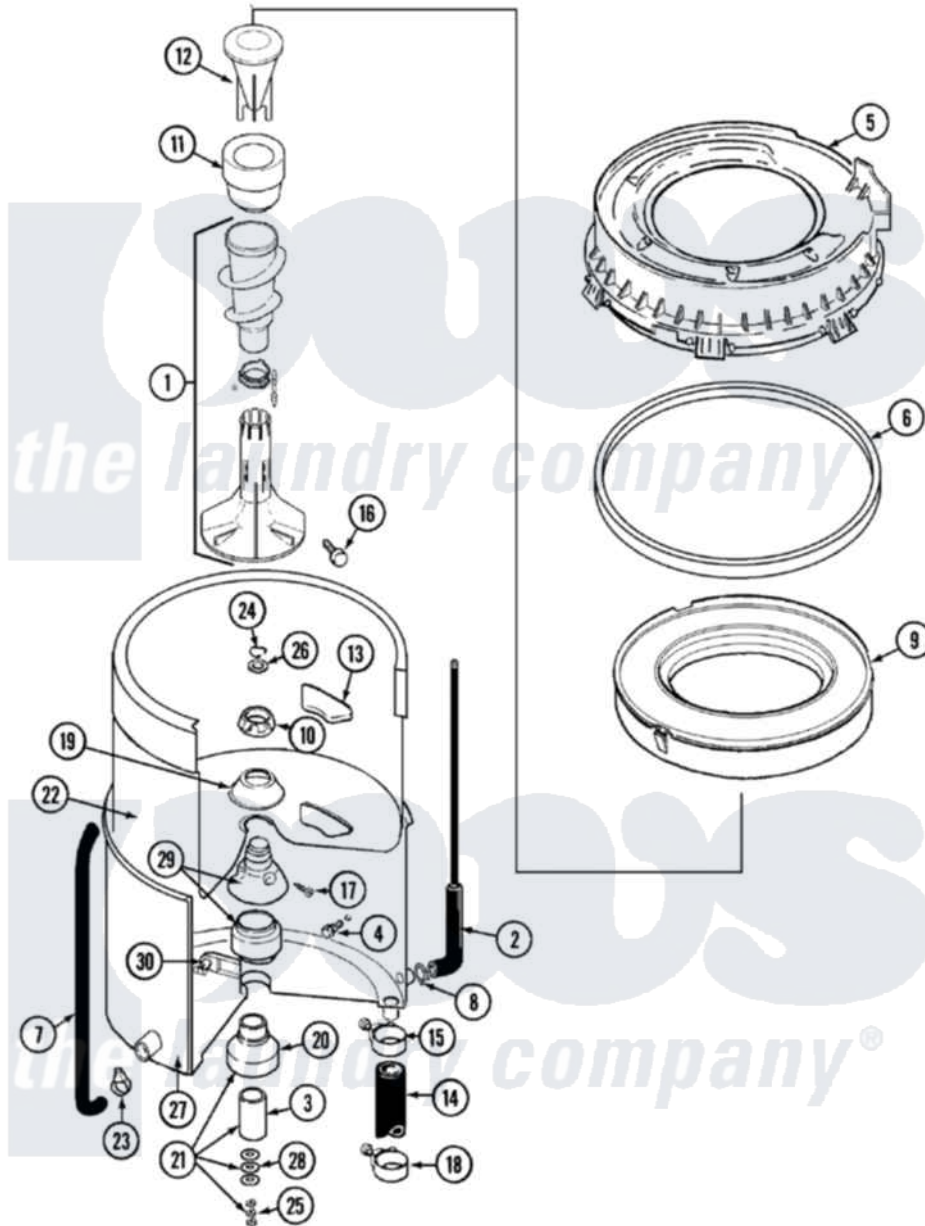

# Maytag LAT8616AAM 07 - TUB

Maytag [Residential Maytag LAT8616AAM Washer Parts](#) Parts Diagram 07 - TUB  
 Click on the part number to view part

Item	Original Part Number	Replaced By	Status	Part Description
1	<a href="#">22001821</a>			Agitator Auger And Base Assembly
2	22001036	<a href="#">22001619</a>		Tube, Water Level Switch
3	<a href="#">211130</a>			Bearing Liner, Tub Bearing
4	200744	<a href="#">W10175939</a>		Bolt
"	205254	<a href="#">W10175938</a>		Bolt
5	<a href="#">22001299</a>			Tub Cover And Gasket Assembly
6	Y22001201	<a href="#">22001007</a>		Gasket, Cover To Tub
7	<a href="#">22001320</a>			Tube, Bleach
8	<a href="#">211641</a>			Clamp, 1-1/16"
9	<a href="#">22001142</a>			Ring, Balance
10	211047	<a href="#">6-2110472</a>		Nut- Clamp
11	22001805	<a href="#">21001905</a>		Dispenser, Fabric
12	22001806	<a href="#">21001905</a>		Dispenser, Fabric
13	<a href="#">207219</a>			Filter, Self-Cleaning
14	<a href="#">213045</a>			Hose, Outer Tub Part Not

14	<a href="#">213043</a>		Used
15	22001640	<a href="#">285655</a>	Clamp, Hose
16	<a href="#">22001819</a>		L0cking Screw And O Ring
17	<a href="#">22001423</a>		Set Screw, Mounting Stem
18	22001640	<a href="#">285655</a>	Clamp, Hose
19	<a href="#">211210</a>		Washer, Clamping Nut
20	200824	<a href="#">6-2040130</a>	Tub Bearin
21	204013	<a href="#">6-2040130</a>	Tub Bearin
22	<a href="#">22001139</a>		Tub, Inner
23	205161	<a href="#">489503</a>	Clamp
24	<a href="#">Y015667</a>		Retaining Ring
25	<a href="#">Y054867</a>		Washer, Lock
26	<a href="#">Y015666</a>		Washer, Retaining -
27	22001114	Not Available	TUB, OUTER (EX. LARGE)
28	<a href="#">211100</a>		Washer, Outer Tub
29	22001648	<a href="#">6-2095720</a>	Mounting S
30	<a href="#">214434</a>		Spout, Deflector