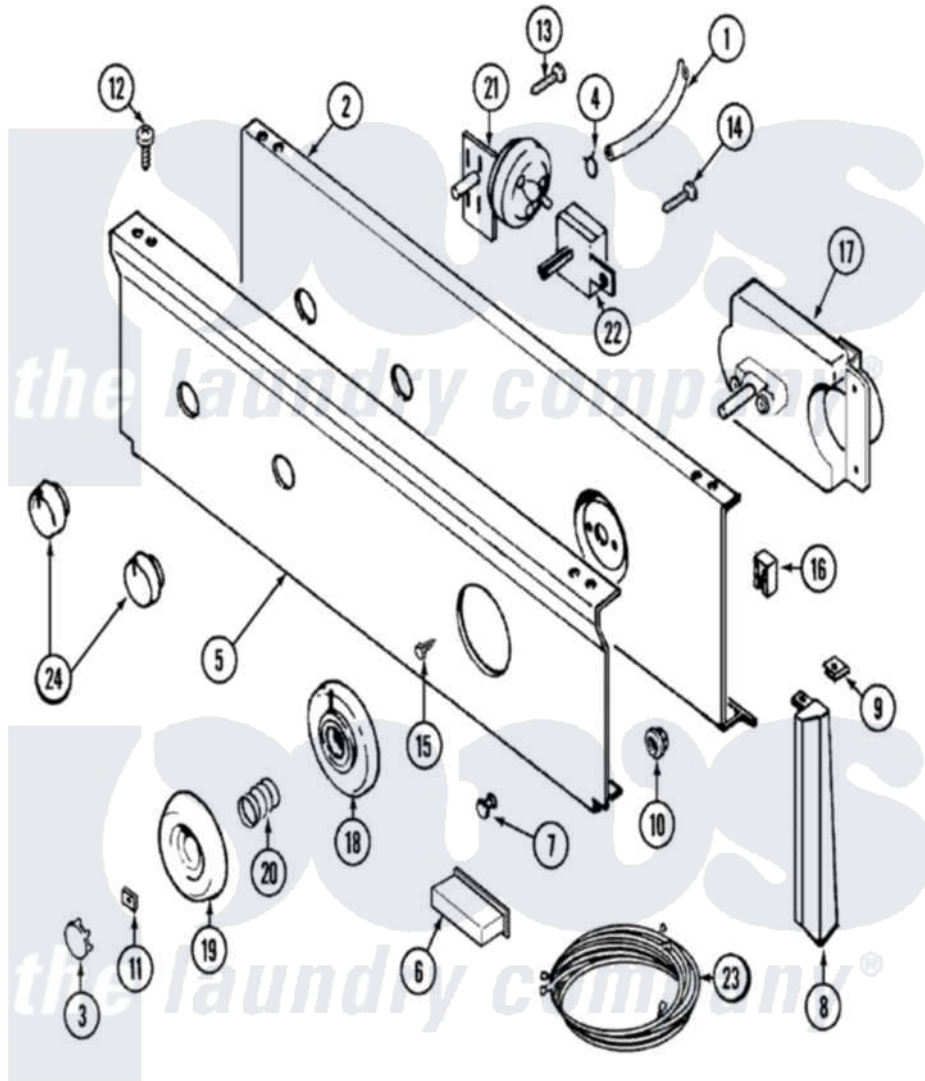

Maytag LAT8624AAE 04 - CONTROL PANEL

Maytag [Residential Maytag LAT8624AAE Washer Parts](#) Parts Diagram 04 - CONTROL PANEL
 Click on the part number to view part

Item	Original Part Number	Replaced By	Status	Part Description
1	22001036	22001619		Tube, Water Level Switch
2	204807			Ground Wire, Supp. Plte To Top Cover
"	22001132			Plate, Support
"	315483	3370225		Screw
3	216250	22001446		Cap, Knob
4	410296	596669		Clamp, Manifold
5	22001246			Panel, Control
6	214897			Pad, Control Panel
7	22001215	7730P011-60		Lens, Indicator Light
8	22001291			End Cap, Control Panel
"	22001564			Cap, End
"	22001289		Not Available	END CAP, CTRL. PNL. (LT-WHT)
"	22001565		Not Available	CAP, END (LT-WHT)
9	214894			Fastener, End Cap
10	214872			Palnut, End Cap Note: Nut,

10	214972		Lamp Holder
11	211605		Bezel, Timer Dial
12	210932		Screw, No.8 X 9/16 Ctsk Note: Screw, Inlet Duct
13	211168	W10139210	Screw, 8-18 X 5/16
14	211168	W10139210	Screw, 8-18 X 5/16
15	216412		Screw, Bracket To Timer
16	903115		Lock Light
17	22001252		Timer RPR
18	22001265		Bezel, Timer Knob
19	22001198	Not Available	KNOB, TIMER (WHT)
20	211065		Spring, Index Wheel
21	208207		Switch, Pressure
22	208281	Not Available	SWITCH, TEMP (4POSITION)
23	22001297		Wire Harness, Main
24	22001268	Not Available	KNOB ASSY. (WHT)