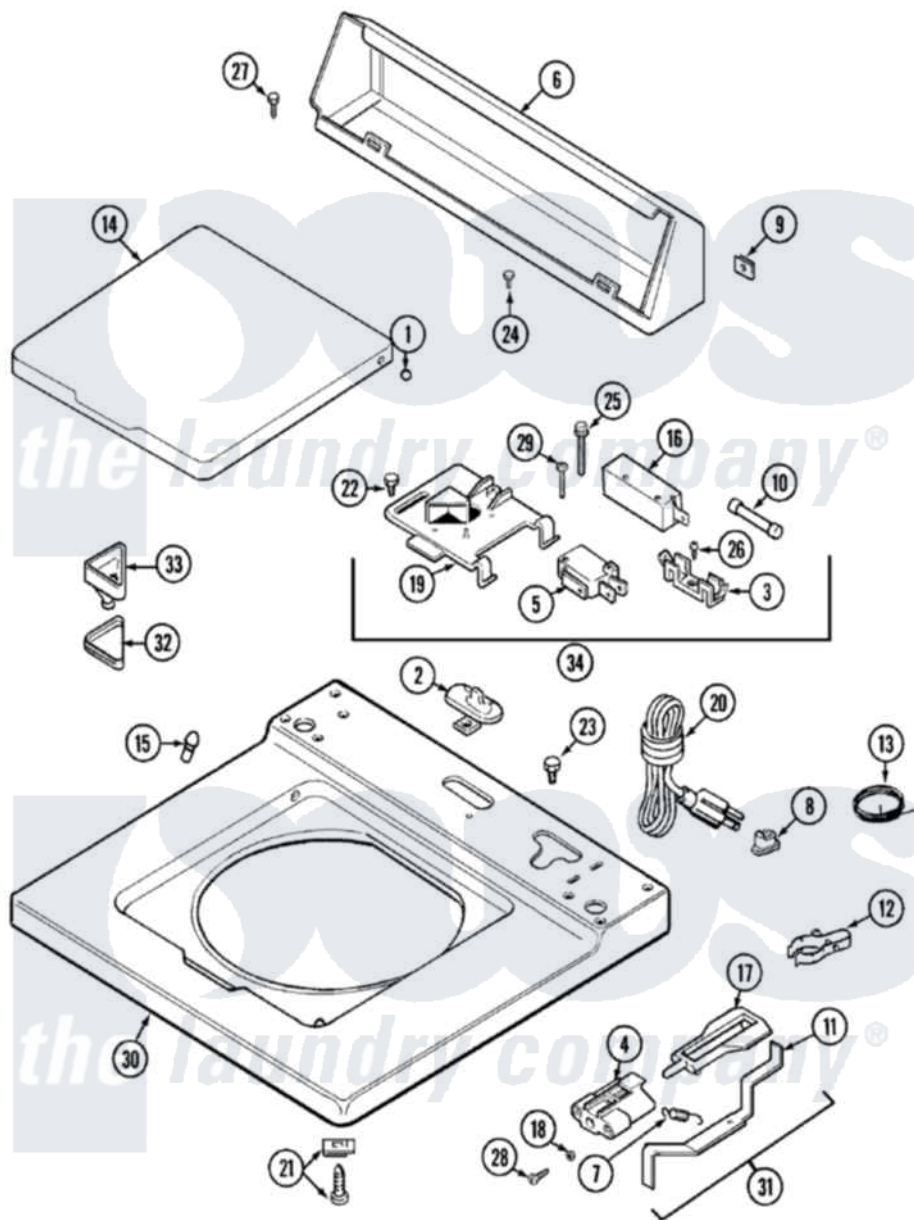

Maytag LAT8624AAE 05 - TOP

Maytag [Residential Maytag LAT8624AAE Washer Parts](#) Parts Diagram 05 - TOP
 Click on the part number to view part

Item	Original Part Number	Replaced By	Status	Part Description
1	211726			Hinge, Ball Lid
2	207159	489355		Screw, 8 X 1/2
"	22001298			Cap, Top Cover
3	207167			Block, Fuse
4	216256		Not Available	BRACKET, UNBALANCE
5	207166			Switch, Check
6	205635			Console
7	213720			Spring, Lid Switch
8	211881			Grommet, Cord Part Not Used-Gas Models Only
9	215075			Fastener, Control Panel To Console
10	207168	22001682		Switch Assembly, Lid W/4amp Fuse
11	22001136			Lever, Unbalance
12	301548			Clamp, Ground Wire
13	311155			Ground Wire And Clamp

14	22001028	22001893	Lid
"	22001206	22001893	Lid
15	212716		Bumper, Lid
16	205415	279347	Switch-Lid
17	216255		Plunger, Lid Switch
18	211500		Washer, Bracket To Top Cover
19	Y215699	22001678	Bracket, Switch And Fuse
20	208194	22003062	Cord, Power
21	204445		Screw And Fastener Assembly
22	207159	489355	Screw, 8 X 1/2
23	315483	3370225	Screw
24	216423	3370225	Screw
25	213501		Screw, No.6-20 X 1-1/8 Inch
26	Y311711		Screw, Fuse Block
27	Y313559		Screw
28	910182	25-7809	Screw, No.6-20 1/2 Flthd Torx
29	22001352		Screw, Check Switch
30	22001119		Top, Main
31	22001311		Unbalance Lever Assembly
32	215374	Not Available	GASKET FOR BLEACH CUP
33	22001202	22001006	Cup, Bleach
34	207176	22001682	Switch Assembly, Lid W/4amp Fuse