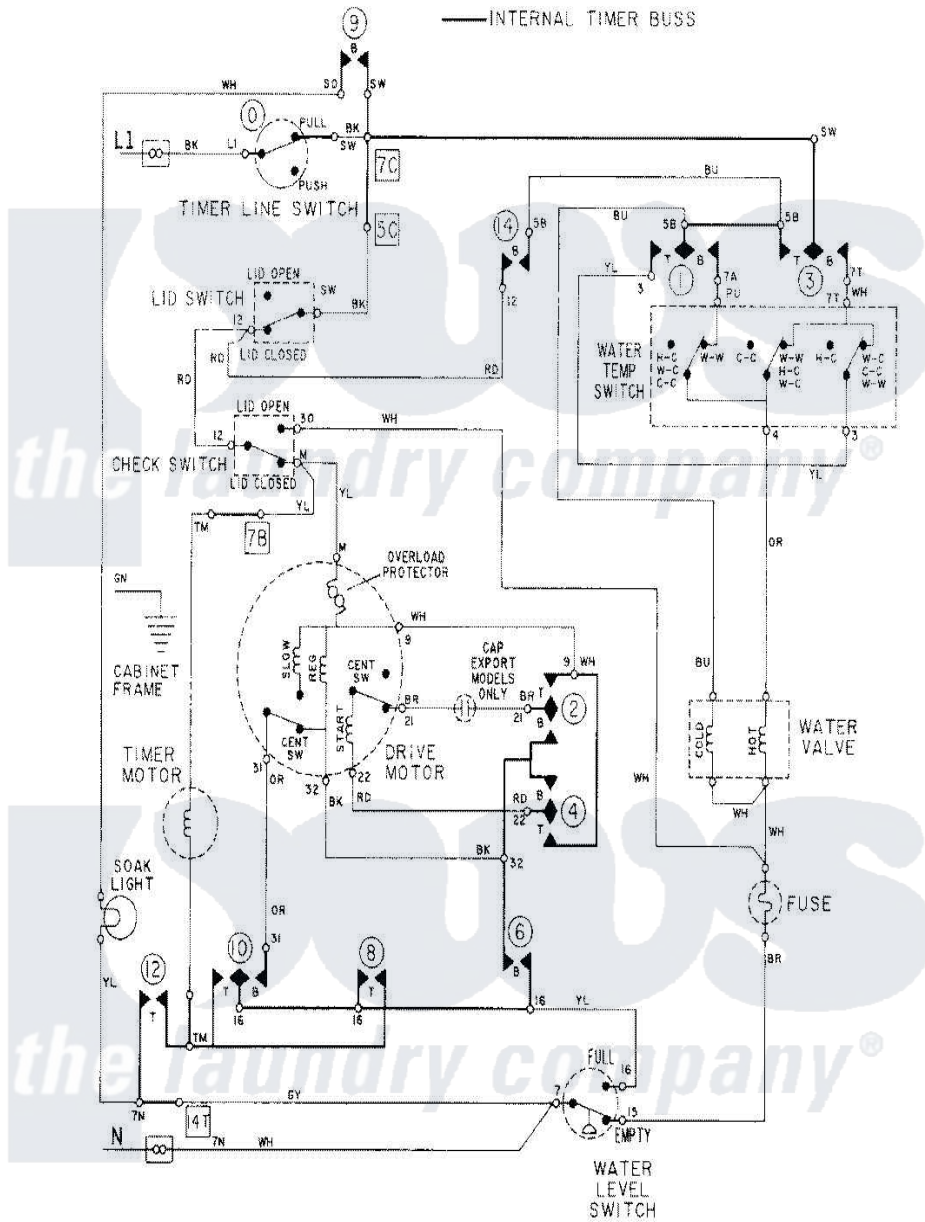

Maytag LAT8624AAE 08 - WIRING INFORMATION

[Maytag Residential Maytag LAT8624AAE Washer Parts Parts Diagram 08 - WIRING INFORMATION](#)
 Click on the part number to view part

Item	Original Part Number	Replaced By	Status	Part Description
NI	15001278		Not Available	WIRING INFORMATION