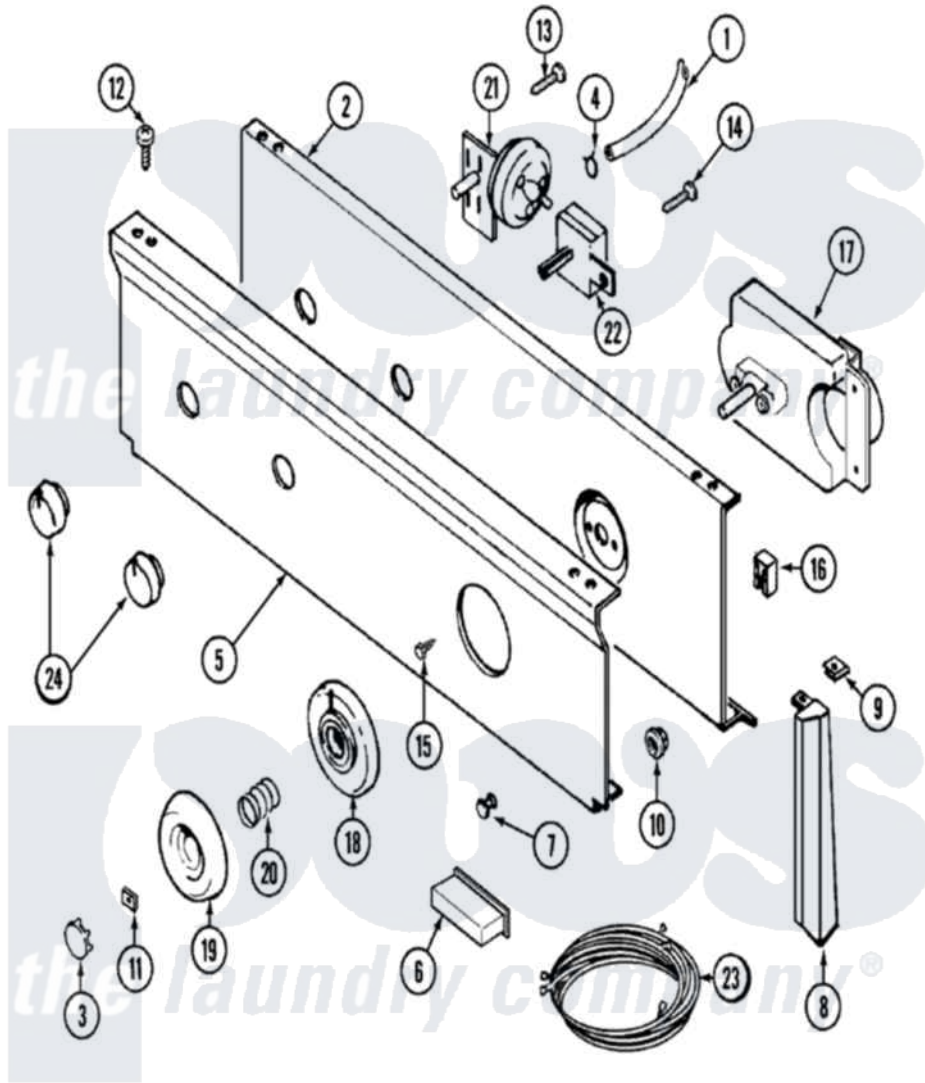

Maytag LAT8624AAL 04 - CONTROL PANEL

Maytag [Residential Maytag LAT8624AAL Washer Parts](#) Parts Diagram 04 - CONTROL PANEL
 Click on the part number to view part

Item	Original Part Number	Replaced By	Status	Part Description
1	22001036	22001619		Tube, Water Level Switch
2	315483	3370225		Screw
"	204807			Ground Wire, Supp. Plte To Top Cover
"	22001132			Plate, Support
3	216193		Not Available	CAP, TIMER KNOB (BLK)
4	410296	596669		Clamp, Manifold
5	22001157		Not Available	PANEL, CONTROL (BLK)
6	214897			Pad, Control Panel
7	22001215	7730P011-60		Lens, Indicator Light
8	22001288			End Cap, Control Panel
"	22001290			End Cap, Control Panel
9	214894			Fastener, End Cap
10	214872			Palnut, End Cap Note: Nut, Lamp Holder
11	211605			Bezel, Timer Dial
12	311728	210032		Screw, No.8 X 9/16 Ctsk Note:

12	214120	21032	Screw, Inlet Duct
13	211168	W10139210	Screw, 8-18 X 5/16
14	211168	W10139210	Screw, 8-18 X 5/16
15	216412		Screw, Bracket To Timer
16	903115		Lock Light
17	22001252		Timer RPR
18	22001264	Not Available	BEZEL, TIMER KNOB (BLK)
19	215828		Knob, Timer
20	211065		Spring, Index Wheel
21	208207		Switch, Pressure
22	208281	Not Available	SWITCH, TEMP (4POSITION)
23	22001297		Wire Harness, Main
24	22001267		Knob, Selector Switch