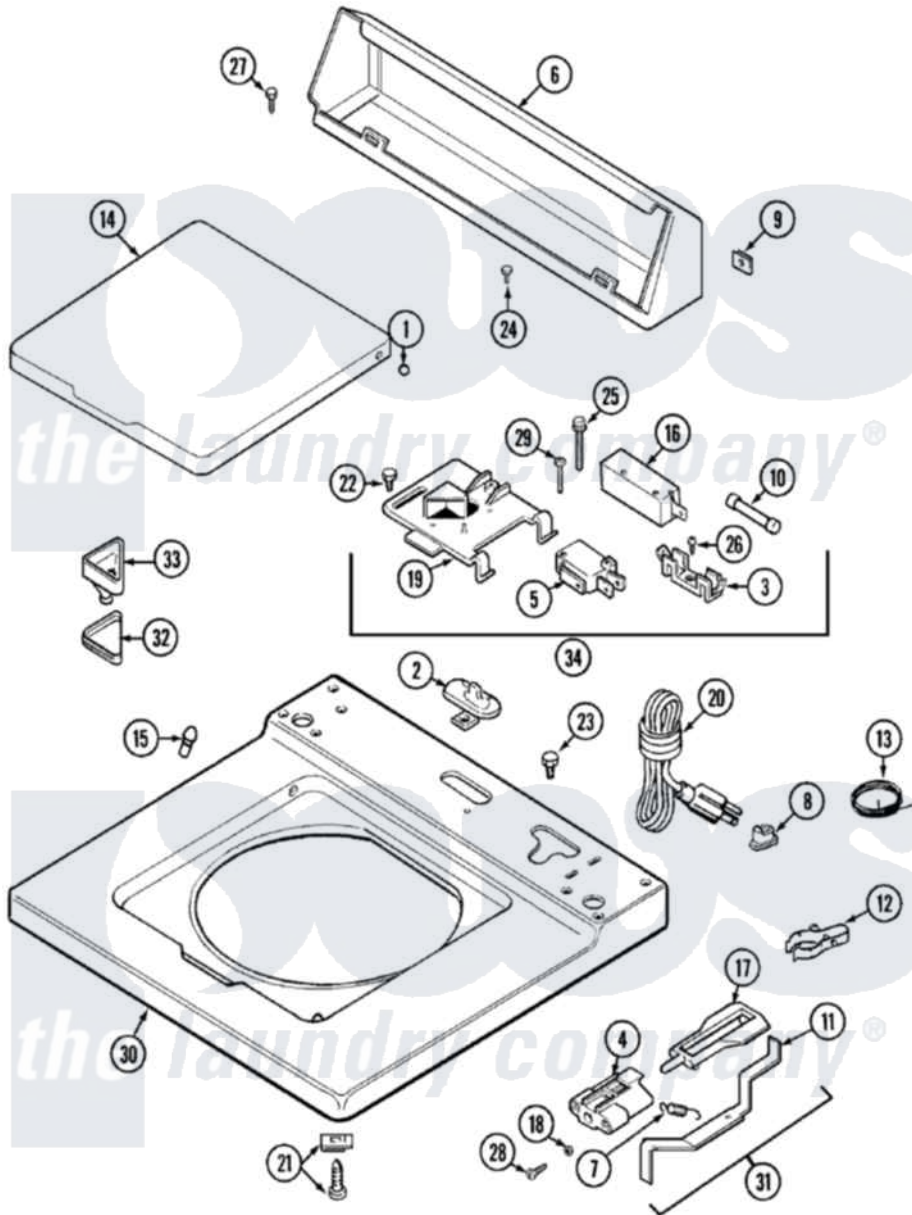

Maytag LAT8624AAL 05 - TOP

Maytag [Residential Maytag LAT8624AAL Washer Parts](#) Parts Diagram 05 - TOP
 Click on the part number to view part

Item	Original Part Number	Replaced By	Status	Part Description
1	211726			Hinge, Ball Lid
2	207159	489355		Screw, 8 X 1/2
"	22001298			Cap, Top Cover
3	207167			Block, Fuse
4	216256		Not Available	BRACKET, UNBALANCE
5	207166			Switch, Check
6	205635L		Not Available	CONSOLE (ALM)
7	213720			Spring, Lid Switch
8	211881			Grommet, Cord Part Not Used-Gas Models Only
9	215075			Fastener, Control Panel To Console
10	207168	22001682		Switch Assembly, Lid W/4amp Fuse
11	22001136			Lever, Unbalance
12	301548			Clamp, Ground Wire
13	311155			Ground Wire And Clamp

14	22001029	Not Available	LID (CANADA-ALM)---NA
"	22001207	Not Available	LID W/LEGEND (ALM)---NA
15	212716		Bumper, Lid
16	205415	279347	Switch-Lid
17	216255		Plunger, Lid Switch
18	211500		Washer, Bracket To Top Cover
19	Y215699	22001678	Bracket, Switch And Fuse
20	208194	22003062	Cord, Power
21	204445		Screw And Fastener Assembly
22	207159	489355	Screw, 8 X 1/2
23	315483	3370225	Screw
24	216423	3370225	Screw
25	213501		Screw, No.6-20 X 1-1/8 Inch
26	Y311711		Screw, Fuse Block
27	Y313559		Screw
28	910182	25-7809	Screw, No.6-20 1/2 Flthd Torx
29	22001352		Screw, Check Switch
30	22001120		Top, Main ----NA
31	22001311		Unbalance Lever Assembly
32	215374	Not Available	GASKET FOR BLEACH CUP
33	22001200	22001008	Cup, Bleach
34	207176	22001682	Switch Assembly, Lid W/4amp Fuse