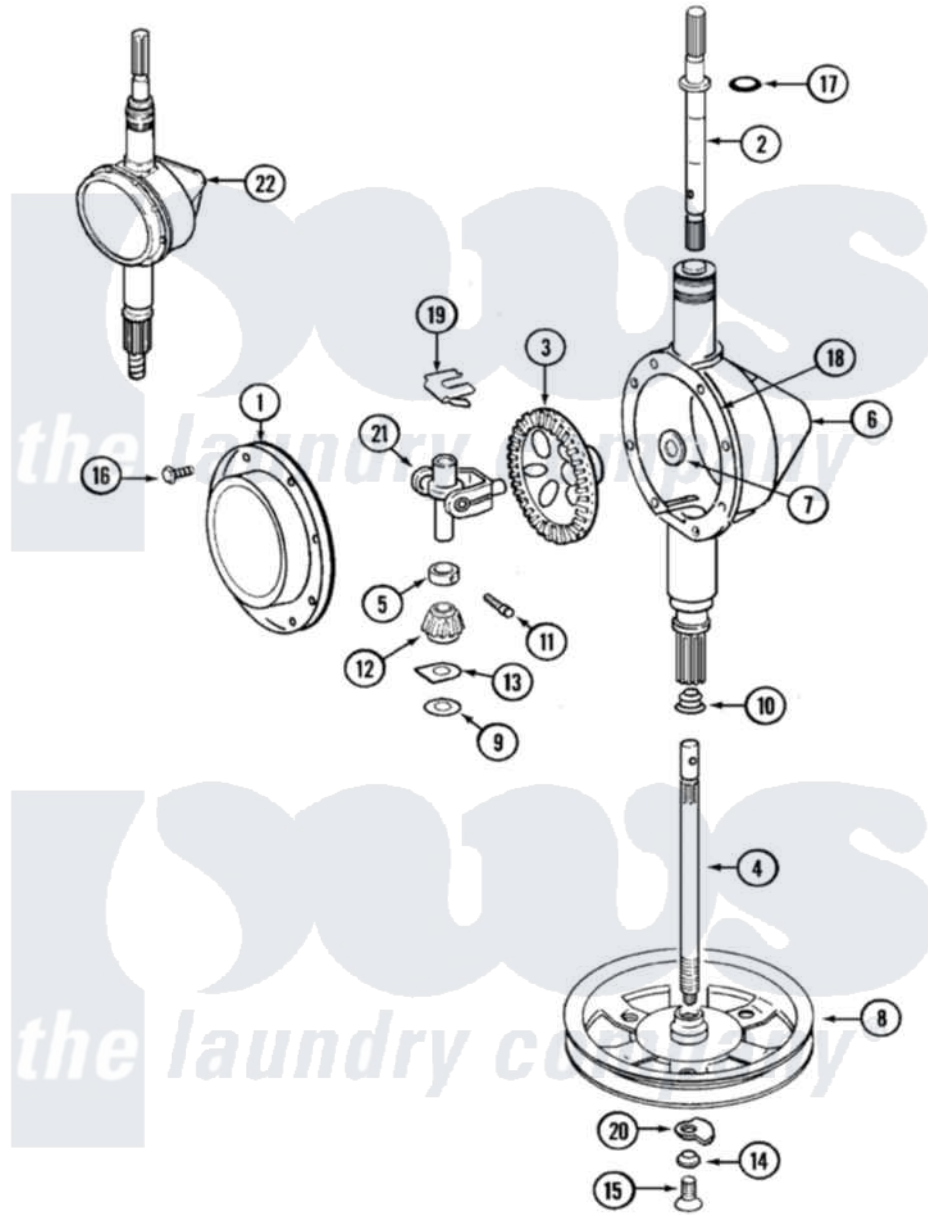

Maytag LAT8624AAL 06 - TRANSMISSION

Maytag Residential Maytag LAT8624AAL Washer Parts Parts Diagram 06 - TRANSMISSION
 Click on the part number to view part

Item	Original Part Number	Replaced By	Status	Part Description
1	206628			Cover, Transmission
2	207153	6-2097820		Kit- Shaft
3	206713	6-2067130		Gear- Beve
4	215410	12001450		Ctr Shaft W/Collar Andkeeper- Dp
5	215415		Not Available	COLLAR, LOWER
6	206624	6-2097750		Trans Dee
7	215394			Washer, Bevel Gear
8	211059	6-2301530		Pulley
9	211483	6-2114830		Washer- SP
10	206602	207843		Lip Seal Repair Kit
11	Y206629			Pin, Collar
12	215401	W10221114		Pinion
13	215395			Plate, Clutch
14	211090	22003555		Washer, Stop Lug
15	211375	681582		Screw
				SCREW, TRANSMISSION

16	215417	Not Available	SCREW, TRANSMISSION COVER
17	210690		Seal, Rubber
18	Y058700	675652	Adhesive
19	215581		Spring, Agitator Shaft
20	211089		Lug, Stop Pulley
21	206685	6-2066850	Yoke
22	206707	6-2097750	Trans Dee