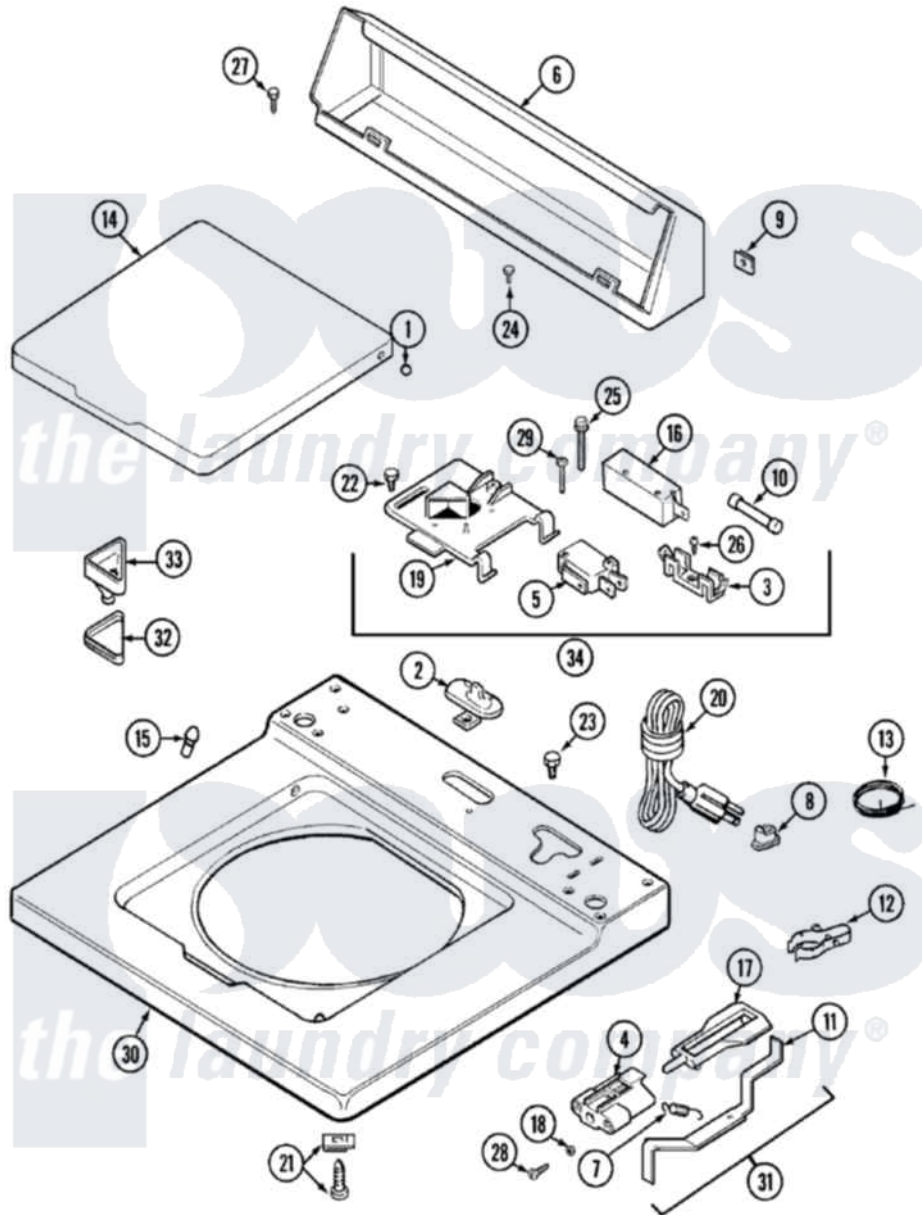

Maytag LAT8624AAM 05 - TOP (LAT8624AAM & ABM)

Maytag Residential Maytag LAT8624AAM Washer Parts Parts Diagram 05 - TOP (LAT8624AAM & ABM)
 Click on the part number to view part

Item	Original Part Number	Replaced By	Status	Part Description
1	211726			Hinge, Ball Lid
2	207159	489355		Screw, 8 X 1/2
"	22001298			Cap, Top Cover
3	207167			Block, Fuse
4	216256		Not Available	BRACKET, UNBALANCE
5	207166			Switch, Check
6	205635L		Not Available	CONSOLE (ALM)
7	213720			Spring, Lid Switch
8	211881			Grommet, Cord Part Not Used-Gas Models Only
9	215075			Fastener, Control Panel To Console
10	207168	22001682		Switch Assembly, Lid W/4amp Fuse
11	22001136			Lever, Unbalance
12	301548			Clamp, Ground Wire
13	311155			Ground Wire And Clamp

14	22001029	Not Available	LID (CANADA-ALM)---NA
"	22001207	Not Available	LID W/LEGEND (ALM)---NA
15	212716		Bumper, Lid
16	205415	279347	Switch-Lid
17	216255		Plunger, Lid Switch
18	211500		Washer, Bracket To Top Cover
19	Y215699	22001678	Bracket, Switch And Fuse
20	208194	22003062	Cord, Power
21	204445		Screw And Fastener Assembly
22	207159	489355	Screw, 8 X 1/2
23	315483	3370225	Screw
24	216423	3370225	Screw
25	213501		Screw, No.6-20 X 1-1/8 Inch
26	Y311711		Screw, Fuse Block
27	Y313559		Screw
28	910182	25-7809	Screw, No.6-20 1/2 Flthd Torx
29	22001352		Screw, Check Switch
30	22001120		Top, Main ----NA
31	22001311		Unbalance Lever Assembly
32	215374	Not Available	GASKET FOR BLEACH CUP
33	22001200	22001008	Cup, Bleach
34	207176	22001682	Switch Assembly, Lid W/4amp Fuse