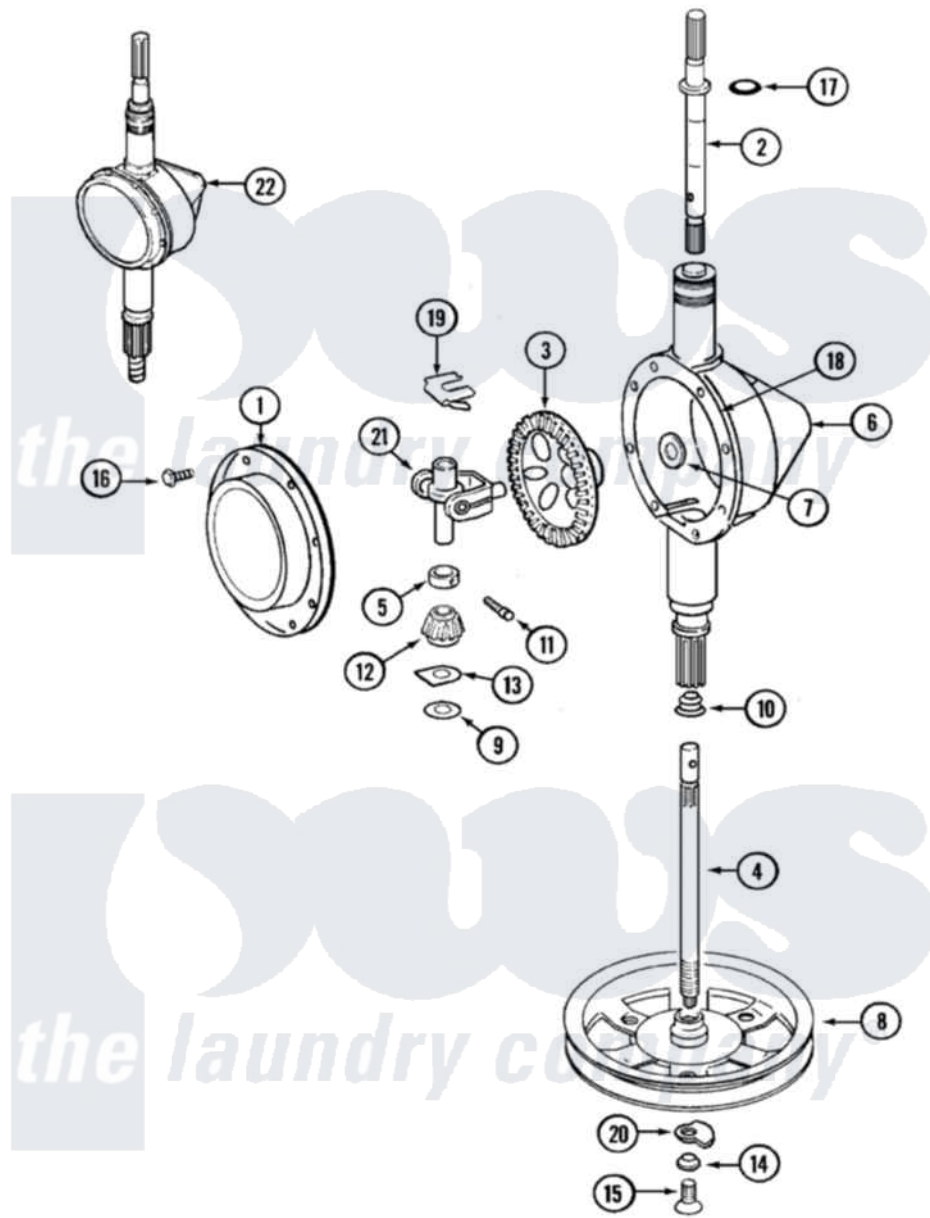

Maytag LAT8624AAM 06 - TRANSMISSION (LAT8624AAM & ABM)

Maytag Residential Maytag LAT8624AAM Washer Parts Parts Diagram 06 - TRANSMISSION (LAT8624AAM & ABM)
 Click on the part number to view part

Item	Original Part Number	Replaced By	Status	Part Description
1	206628			Cover, Transmission
2	207153	6-2097820		Kit- Shaft
3	206713	6-2067130		Gear- Beve
4	215410	12001450		Ctr Shaft W/Collar Andkeeper- Dp
5	215415		Not Available	COLLAR, LOWER
6	206624	6-2097750		Trans Dee
7	215394			Washer, Bevel Gear
8	211059	6-2301530		Pulley
9	211483	6-2114830		Washer- SP
10	206602	207843		Lip Seal Repair Kit
11	Y206629			Pin, Collar
12	215401	W10221114		Pinion
13	215395			Plate, Clutch
14	211090	22003555		Washer, Stop Lug
15	211375	681582		Screw
				SCREW, TRANSMISSION

16	215417	Not Available	SCREW, TRANSMISSION COVER
17	210690		Seal, Rubber
18	Y058700	675652	Adhesive
19	215581		Spring, Agitator Shaft
20	211089		Lug, Stop Pulley
21	206685	6-2066850	Yoke
22	206707	6-2097750	Trans Dee