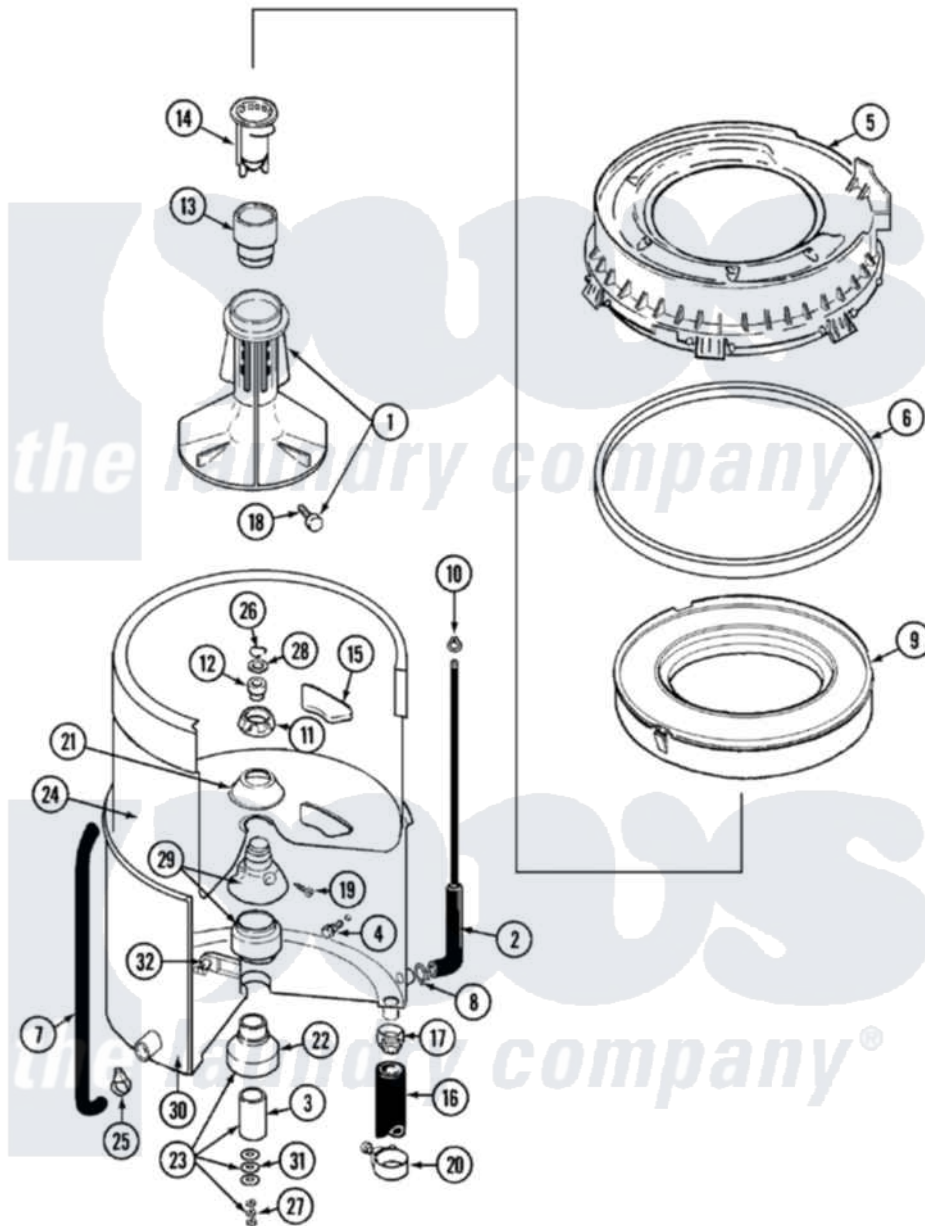

Maytag LAT8624AAM 07 - TUB (LAT8624AAM & ABM)

Maytag Residential Maytag LAT8624AAM Washer Parts Parts Diagram 07 - TUB (LAT8624AAM & ABM)
 Click on the part number to view part

| Item | Original Part Number | Replaced By | Status | Part Description |
|------|--------------------------|---------------------------|--------|-------------------------------|
| 1 | 207228 | | | Agitator W/Lock Screw |
| 2 | 22001036 | 22001619 | | Tube, Water Level Switch |
| 3 | 211130 | | | Bearing Liner, Tub Bearing |
| 4 | 200744 | W10175939 | | Bolt |
| " | 205254 | W10175938 | | Bolt |
| 5 | 22001299 | | | Tub Cover And Gasket Assembly |
| 6 | Y22001201 | 22001007 | | Gasket, Cover To Tub |
| 7 | 22001320 | | | Tube, Bleach |
| 8 | 211641 | | | Clamp, 1-1/16" |
| 9 | 22001142 | | | Ring, Balance |
| 10 | 410296 | 596669 | | Clamp, Manifold |
| 11 | 211047 | 6-2110472 | | Nut- Clamp |
| 12 | Y0A4298 | 6-0A57420 | | Seal- Agitator |
| 13 | 22001295 | | | Housing, Dispenser |
| 14 | 22001294 | | | Cup, Dispensing |
| 15 | 207219 | | | Filter, Self-Cleaning |

| | | | |
|----|--------------------------|---------------------------|-------------------------------|
| 16 | 213045 | | Hose, Outer Tub Part Not Used |
| 17 | 201011 | 285655 | Clamp, Hose |
| 18 | 206478 | | Not Available |
| 19 | 211618 | 22001423 | Set Screw, Mounting Stem |
| 20 | 202574 | 3367052 | Clamp, Hose |
| 21 | 211210 | | Washer, Clamping Nut |
| 22 | 200824 | 6-2040130 | Tub Bearin |
| 23 | 204013 | 6-2040130 | Tub Bearin |
| 24 | 22001139 | | Tub, Inner |
| 25 | 205161 | 489503 | Clamp |
| 26 | Y015667 | | Retaining Ring |
| 27 | Y054867 | | Washer, Lock |
| 28 | Y015666 | | Washer, Retaining - |
| 29 | 204012 | 6-2095720 | Mounting S |
| 30 | 22001114 | | Not Available |
| 31 | 211100 | | TUB, OUTER (EX. LARGE) |
| 32 | 214434 | | Washer, Outer Tub |
| | | | Spout, Deflector |