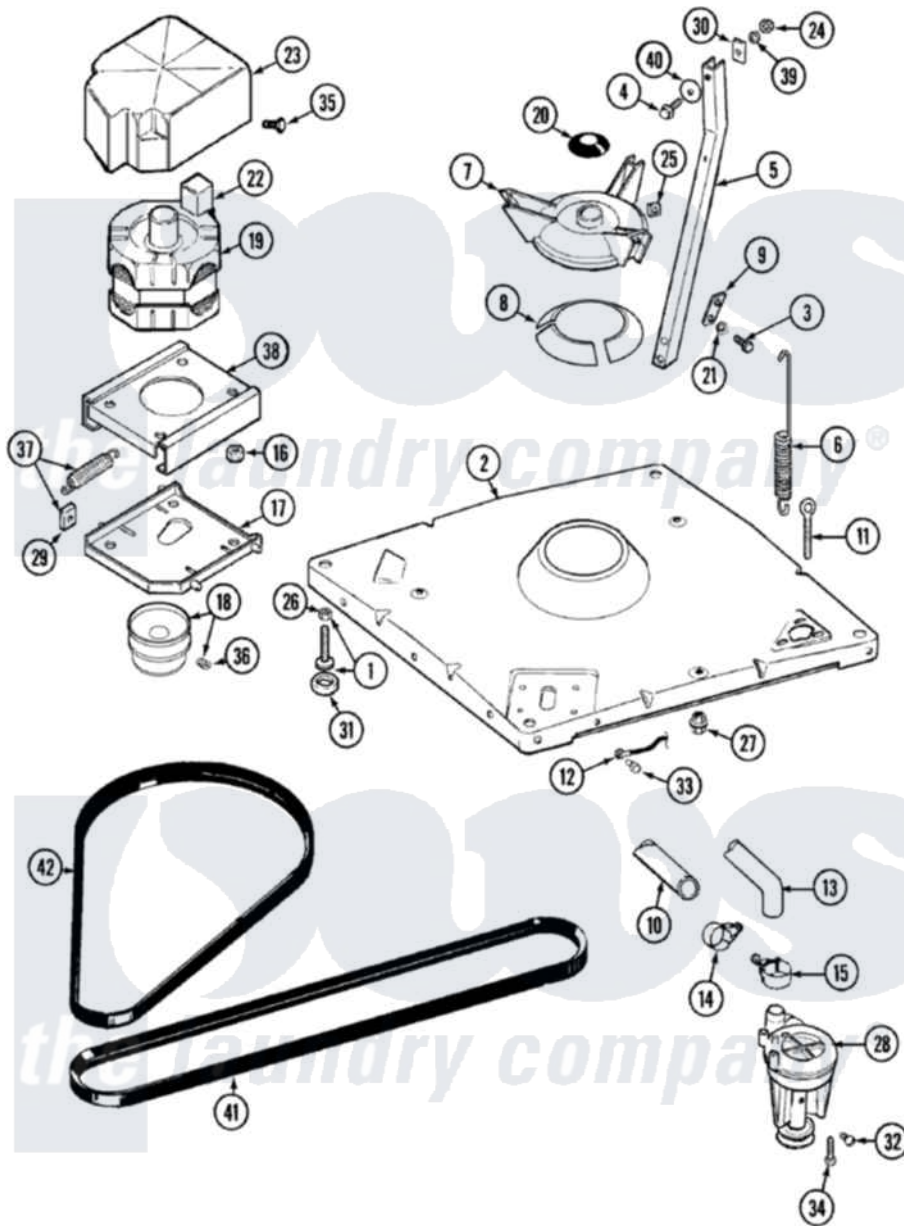

# Maytag LAT8624ABE 01 - BASE

Maytag Residential Maytag LAT8624ABE Washer Parts Parts Diagram 01 - BASE  
 Click on the part number to view part

Item	Original Part Number	Replaced By	Status	Part Description
1	Y302699	<a href="#">22003428</a>		Leg, Adjustable
2	22001172	<a href="#">22002150</a>		Base
3	<a href="#">Y015627</a>			Screw- Hex
4	205254	<a href="#">W10175938</a>		Bolt
"	200744	<a href="#">W10175939</a>		Bolt
5	<a href="#">213053</a>			Brace, Tub Part Not Used
6	<a href="#">22001300</a>			Spring, Centering
7	<a href="#">203725</a>			Damper W/Bolt And Clip
8	<a href="#">203956</a>			Damper Pad Kit
9	<a href="#">213073</a>			Washer, Double Brace
10	214767	<a href="#">22001448</a>		Hose, Pump
11	<a href="#">216416</a>			Bolt, Eye/Centering Spring
12	<a href="#">901220</a>			Ground Wire
13	<a href="#">213045</a>			Hose, Outer Tub Part Not Used
14	202574	<a href="#">3367052</a>		Clamp, Hose
15	202574	<a href="#">3367052</a>		Clamp, Hose