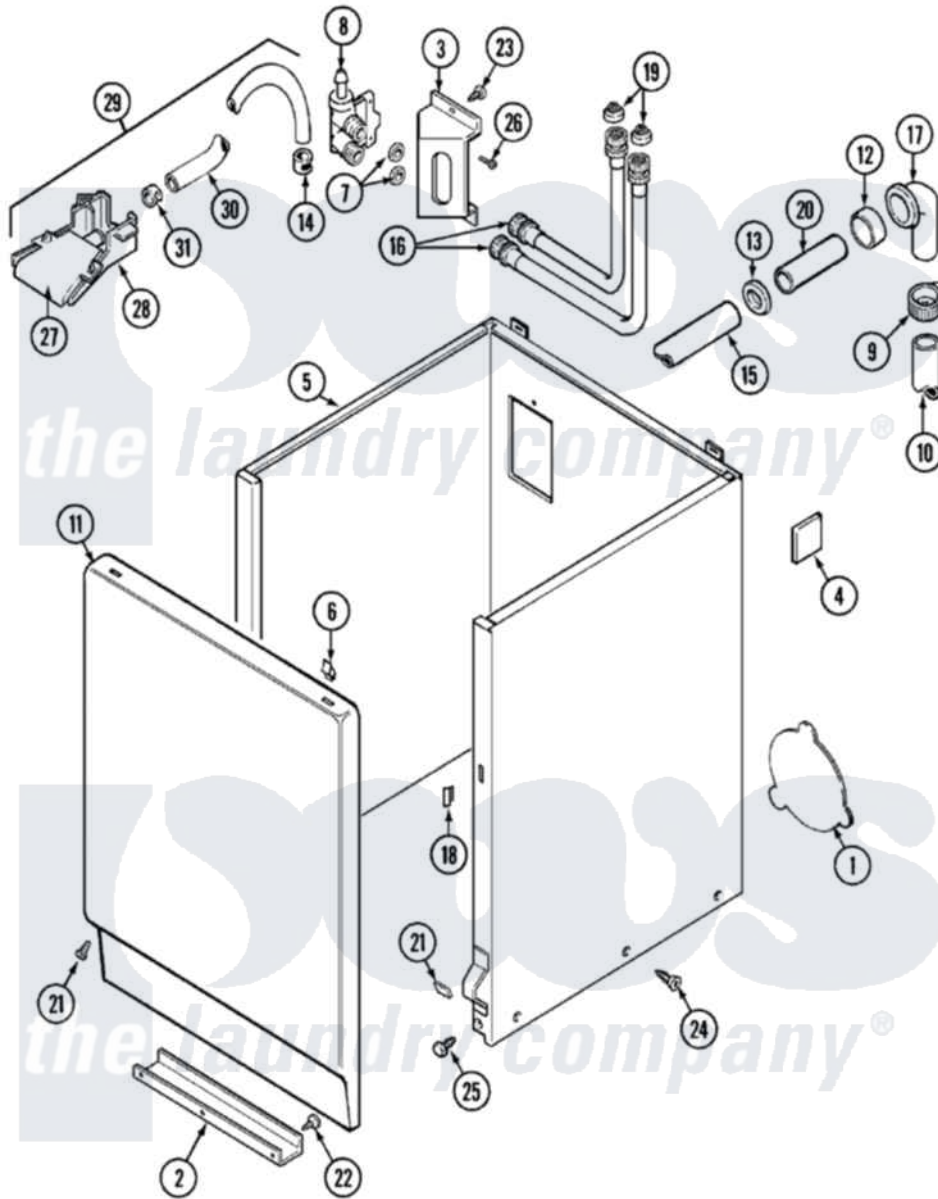

Maytag LAT8624ABE 02 - CABINET

Maytag [Residential Maytag LAT8624ABE Washer Parts](#) Parts Diagram 02 - CABINET
 Click on the part number to view part

Item	Original Part Number	Replaced By	Status	Part Description
1	211294	90767		Screw, 8A X 3/8 HeX Washer Head Tapping
"	211878		Not Available	PLATE, ACCESS
2	213846			Guard, Belt
3	214812	22002361		Bracket, Water Valve
4	215058			Pad, Cabinet Bumper
5	22001302	22004425		Cabinet White Aspack
6	212982	22001650		Fastener, Spring
7	Y013783			Washer, Inlet Hose
8	214337	96160		Screen
"	22001274			Valve, Water
9	200908	285655		Clamp, Hose
10	Y059149			(7/8" I.D. CARTON OF 50 FT.)
"	216017			Hose, Drain
11	22001143			Damper, Sound
"	22001144			Damper, Sound

"	216078	Not Available	PANEL, FRONT (WHT)
12	214765		Gasket, Siphon Break
13	202574	3367052	Clamp, Hose
14	216169	596669	Clamp, Manifold
15	214767	22001448	Hose, Pump
16	202860		Inlet Hose Assembly
17	Y216016	W10116738	Elbow
18	214376	22002331	Spacer, Front Panel
19	200961	12001413	Strainer And Washer Kit
20	Y014874		Screw, Idler Arm And Sleeve
"	206638		Siphon Break
21	204439		Screw And Fstner Assembly
22	211294	90767	Screw, 8A X 3/8 HeX Washer Head Tapping
23	212276	W10116760	Screw
24	213007		Xfor Cabinet See Cabinet, Back
25	213121	3400111	Screw, 12-14 X 5/8
"	213122	27001200	Screw
26	Y313561		Screw----NA
27	22001187		Injector
28	22001186		Injector
29	22001304		Water Injector Assembly
30	22001190		Hose, Injector
31	216170	489503	Clamp