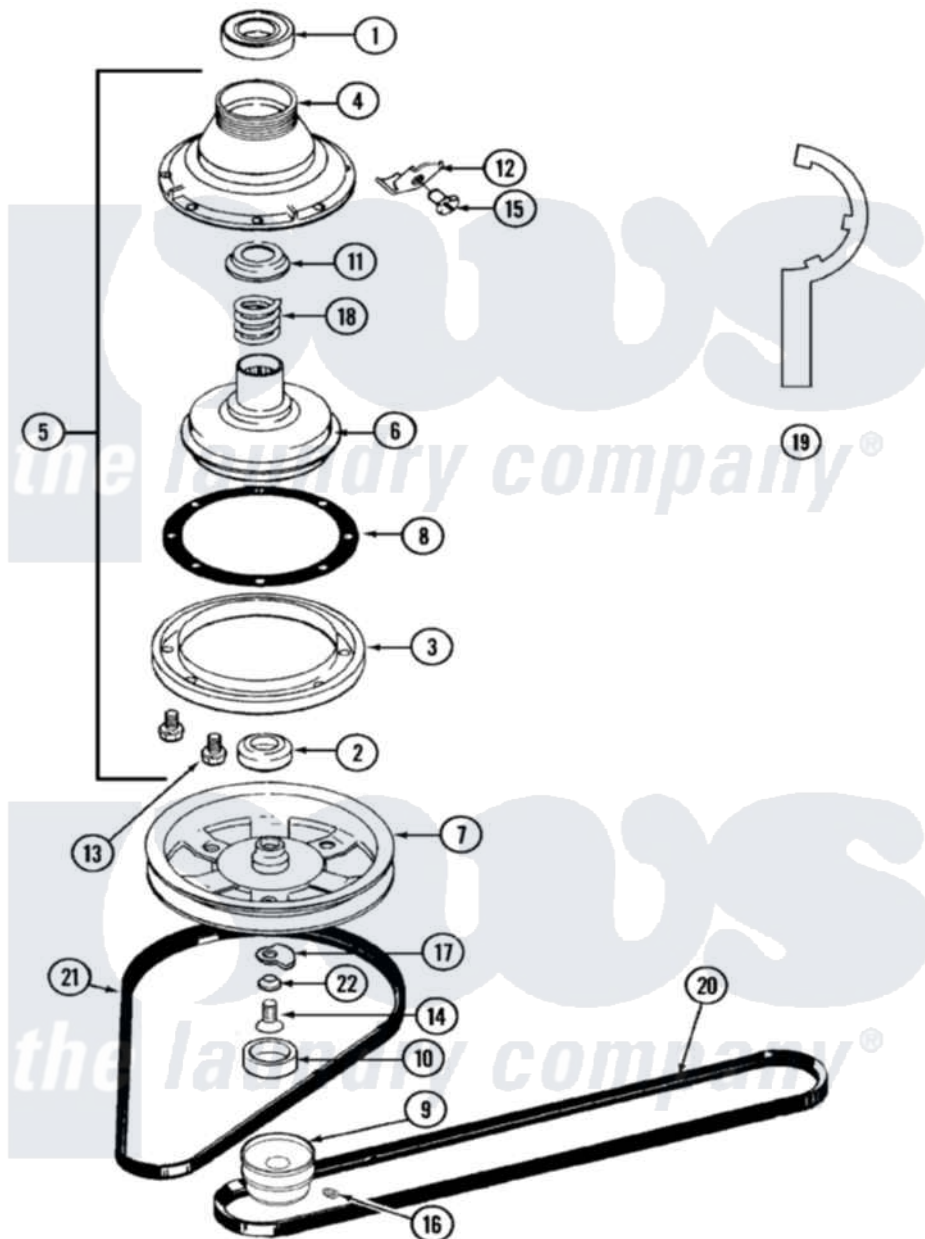

Maytag LAT8624ABE 03 - CLUTCH, BRAKE & BELTS

Maytag [Residential Maytag LAT8624ABE Washer Parts](#) Parts Diagram 03 - CLUTCH, BRAKE & BELTS
 Click on the part number to view part

Item	Original Part Number	Replaced By	Status	Part Description
1	Y200720	22003441		Bearing, Rear
2	200835			Bearing, Brake Rotor
3	211043	6-2011900		Brake Asse
4	211045	6-2011900		Brake Asse
5	201190	6-2011900		Brake Asse
6	201126	6-2011900		Brake Asse
7	211059	6-2301530		Pulley
8	211042	6-2011900		Brake Asse
9	200816	6-2008160		Pulley- MO
10	211038		Not Available	CAP, OIL RETAINER
11	211039	6-2011900		Brake Asse
12	213325			Clip, Retaining
13	211000			SCREW, BRAKE DRUM (HEX HEAD)
14	211375	681582		Screw
15	213326			Bolt, Sems Retaining Clip
16	Y053241			Set Screw, Motor Pulley

17	211089		Lug, Stop Pulley
18	211041	6-2011900	Brake Asse
19	Y038315	038315	Tool
20	211124		Part Not Used
21	211125		V Belt, Drive Pulley
22	211090	22003555	Washer, Stop Lug