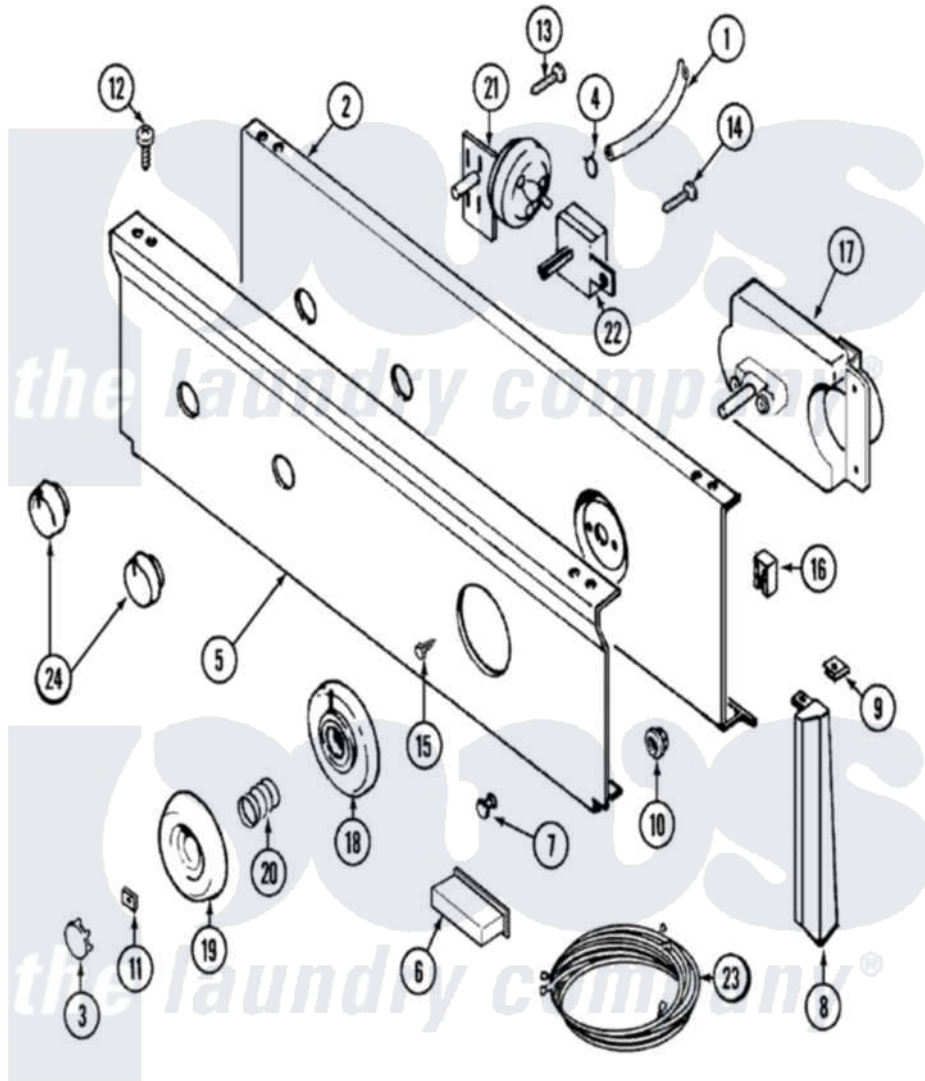

Maytag LAT8624ABE 04 - CONTROL PANEL

Maytag [Residential Maytag LAT8624ABE Washer Parts](#) Parts Diagram 04 - CONTROL PANEL
 Click on the part number to view part

Item	Original Part Number	Replaced By	Status	Part Description
1	22001036	22001619		Tube, Water Level Switch
2	315483	3370225		Screw
"	204807			Ground Wire, Supp. Plte To Top Cover
"	22001132			Plate, Support
3	216250	22001446		Cap, Knob
4	410296	596669		Clamp, Manifold
5	22001246			Panel, Control
6	214897			Pad, Control Panel
7	22001215	7730P011-60		Lens, Indicator Light
8	22001291			End Cap, Control Panel
"	22001289		Not Available	END CAP, CTRL. PNL. (LT-WHT)
9	214894			Fastener, End Cap
10	214872			Palnut, End Cap Note: Nut, Lamp Holder
11	211605			Bezel, Timer Dial

12	210932		Screw, No.8 X 9/16 Ctsk Note: Screw, Inlet Duct
13	211168	W10139210	Screw, 8-18 X 5/16
14	211168	W10139210	Screw, 8-18 X 5/16
15	216412		Screw, Bracket To Timer
16	903115		Lock Light
17	22001252		Timer RPR
18	22001265		Bezel, Timer Knob
19	22001198	Not Available	KNOB, TIMER (WHT)
20	211065		Spring, Index Wheel
21	208207		Switch, Pressure
22	208281	Not Available	SWITCH, TEMP (4POSITION)
23	22001297		Wire Harness, Main
24	22001268	Not Available	KNOB ASSY. (WHT)
25	22001099	Not Available	MANUAL, USE & CARE (FRENCH)