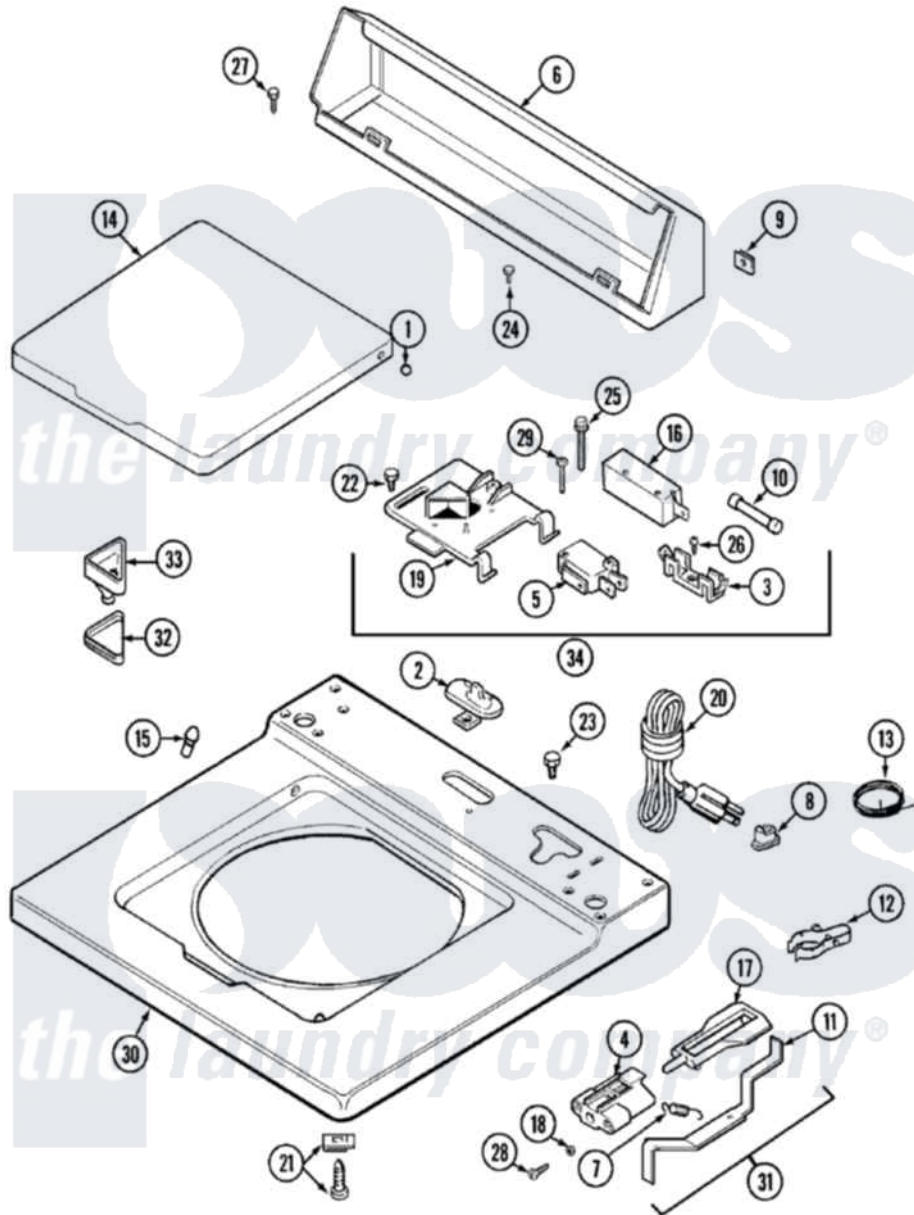

Maytag LAT8624ABE 05 - TOP

Maytag [Residential Maytag LAT8624ABE Washer Parts](#) Parts Diagram 05 - TOP
 Click on the part number to view part

Item	Original Part Number	Replaced By	Status	Part Description
1	211726			Hinge, Ball Lid
2	207159	489355		Screw, 8 X 1/2
"	22001298			Cap, Top Cover
3	207167			Block, Fuse
4	216256		Not Available	BRACKET, UNBALANCE
5	207166			Switch, Check
6	205635			Console
7	213720			Spring, Lid Switch
8	211881			Grommet, Cord Part Not Used- Gas Models Only
9	215075			Fastener, Control Panel To Console
10	207168	22001682		Switch Assembly, Lid W/4amp Fuse
11	22001136			Lever, Unbalance
12	301548			Clamp, Ground Wire
13	311155			Ground Wire And Clamp

14	22001028	22001893	Lid
15	212716		Bumper, Lid
16	205415	279347	Switch-Lid
17	216255		Plunger, Lid Switch
18	211500		Washer, Bracket To Top Cover
19	Y215699	22001678	Bracket, Switch And Fuse
20	208194	22003062	Cord, Power
21	204445		Screw And Fastener Assembly
22	207159	489355	Screw, 8 X 1/2
23	315483	3370225	Screw
24	216423	3370225	Screw
25	213501		Screw, No.6-20 X 1-1/8 Inch
26	Y311711		Screw, Fuse Block
27	Y313559		Screw
28	910182	25-7809	Screw, No.6-20 1/2 Flthd Torx
29	22001352		Screw, Check Switch
30	22001119		Top, Main
31	22001311		Unbalance Lever Assembly
32	215374	Not Available	GASKET FOR BLEACH CUP
33	22001202	22001006	Cup, Bleach
34	207176	22001682	Switch Assembly, Lid W/4amp Fuse