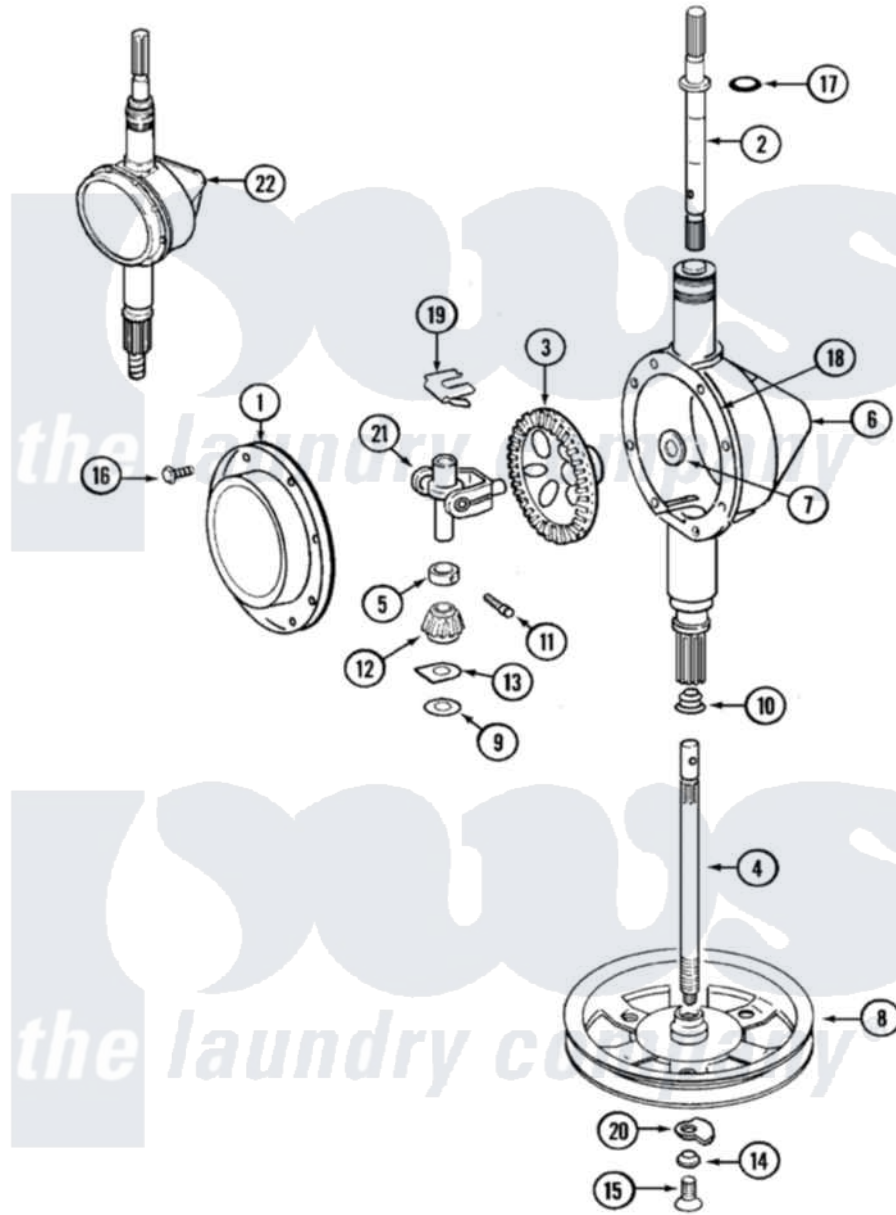

Maytag LAT8624ABE 06 - TRANSMISSION

Maytag Residential Maytag LAT8624ABE Washer Parts Parts Diagram 06 - TRANSMISSION
 Click on the part number to view part

| Item | Original Part Number | Replaced By | Status | Part Description |
|------|-------------------------|---------------------------|---------------|----------------------------------|
| 1 | 206628 | | | Cover, Transmission |
| 2 | 207153 | 6-2097820 | | Kit- Shaft |
| 3 | 206713 | 6-2067130 | | Gear- Beve |
| 4 | 215410 | 12001450 | | Ctr Shaft W/Collar Andkeeper- Dp |
| 5 | 215415 | | Not Available | COLLAR, LOWER |
| 6 | 206624 | 6-2097750 | | Trans Dee |
| 7 | 215394 | | | Washer, Bevel Gear |
| 8 | 211059 | 6-2301530 | | Pulley |
| 9 | 211483 | 6-2114830 | | Washer- SP |
| 10 | 206602 | 207843 | | Lip Seal Repair Kit |
| 11 | Y206629 | | | Pin, Collar |
| 12 | 215401 | W10221114 | | Pinion |
| 13 | 215395 | | | Plate, Clutch |
| 14 | 211090 | 22003555 | | Washer, Stop Lug |
| 15 | 211375 | 681582 | | Screw |
| | | | | SCREW, TRANSMISSION |

| | | | |
|----|------------------------|---------------------------|---------------------------|
| 16 | 215417 | Not Available | SCREW, TRANSMISSION COVER |
| 17 | 210690 | | Seal, Rubber |
| 18 | Y058700 | 675652 | Adhesive |
| 19 | 215581 | | Spring, Agitator Shaft |
| 20 | 211089 | | Lug, Stop Pulley |
| 21 | 206685 | 6-2066850 | Yoke |
| 22 | 206707 | 6-2097750 | Trans Dee |