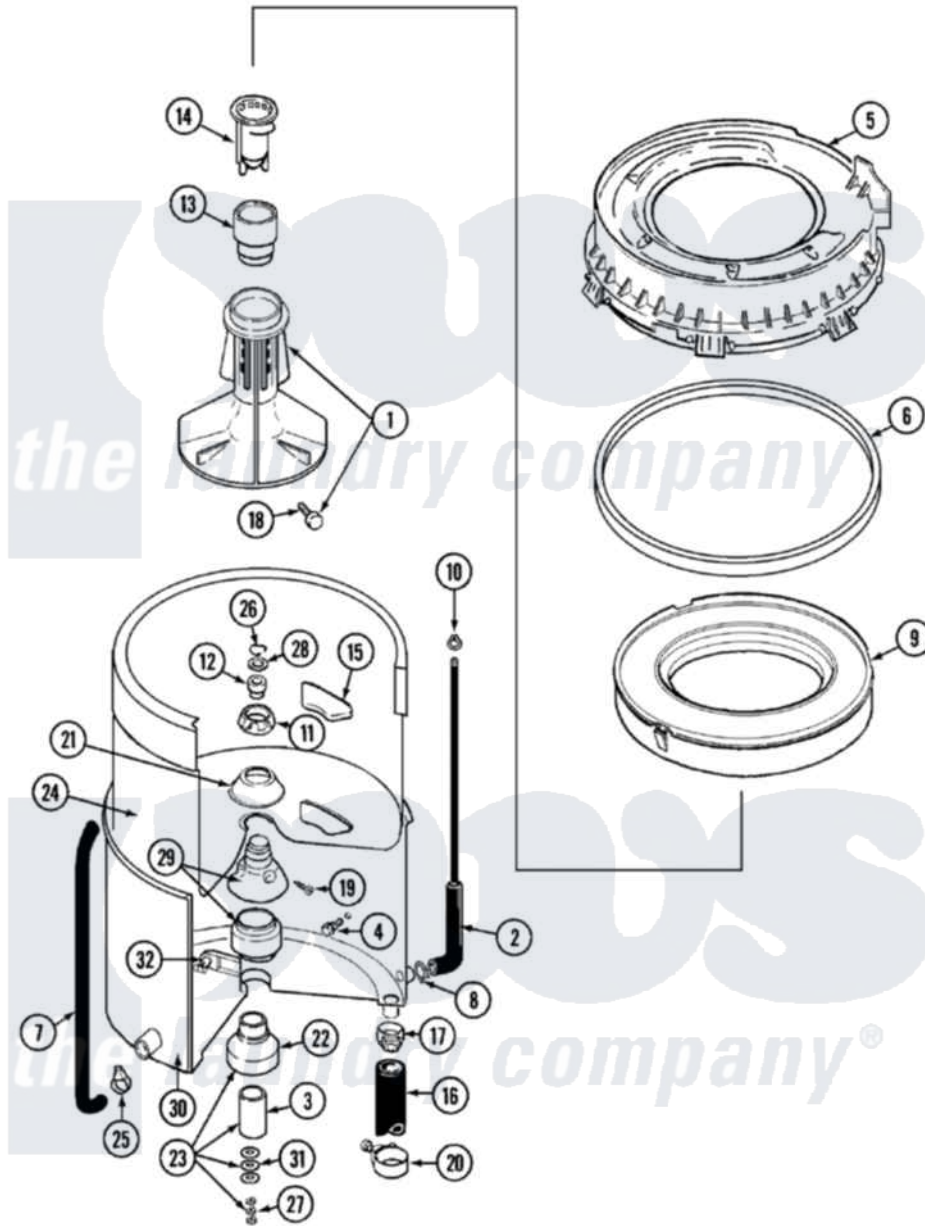

Maytag LAT8624ABE 07 - TUB

Maytag [Residential Maytag LAT8624ABE Washer Parts](#) Parts Diagram 07 - TUB
 Click on the part number to view part

Item	Original Part Number	Replaced By	Status	Part Description
1	207228			Agitator W/Lock Screw
2	22001036	22001619		Tube, Water Level Switch
3	211130			Bearing Liner, Tub Bearing
4	200744	W10175939		Bolt
"	205254	W10175938		Bolt
5	22001299			Tub Cover And Gasket Assembly
6	Y22001201	22001007		Gasket, Cover To Tub
7	22001320			Tube, Bleach
8	211641			Clamp, 1-1/16"
9	22001142			Ring, Balance
10	410296	596669		Clamp, Manifold
11	211047	6-2110472		Nut- Clamp
12	Y0A4298	6-0A57420		Seal- Agitator
13	22001295			Housing, Dispenser
14	22001294			Cup, Dispensing
15	207219			Filter, Self-Cleaning

16	213045		Hose, Outer Tub Part Not Used
17	201011	285655	Clamp, Hose
18	206478		Not Available
19	211618	22001423	Set Screw, Mounting Stem
20	202574	3367052	Clamp, Hose
21	211210		Washer, Clamping Nut
22	200824	6-2040130	Tub Bearin
23	204013	6-2040130	Tub Bearin
24	22001139		Tub, Inner
25	205161	489503	Clamp
26	Y015667		Retaining Ring
27	Y054867		Washer, Lock
28	Y015666		Washer, Retaining -
29	204012	6-2095720	Mounting S
30	22001114		Not Available
31	211100		TUB, OUTER (EX. LARGE)
32	214434		Washer, Outer Tub
			Spout, Deflector