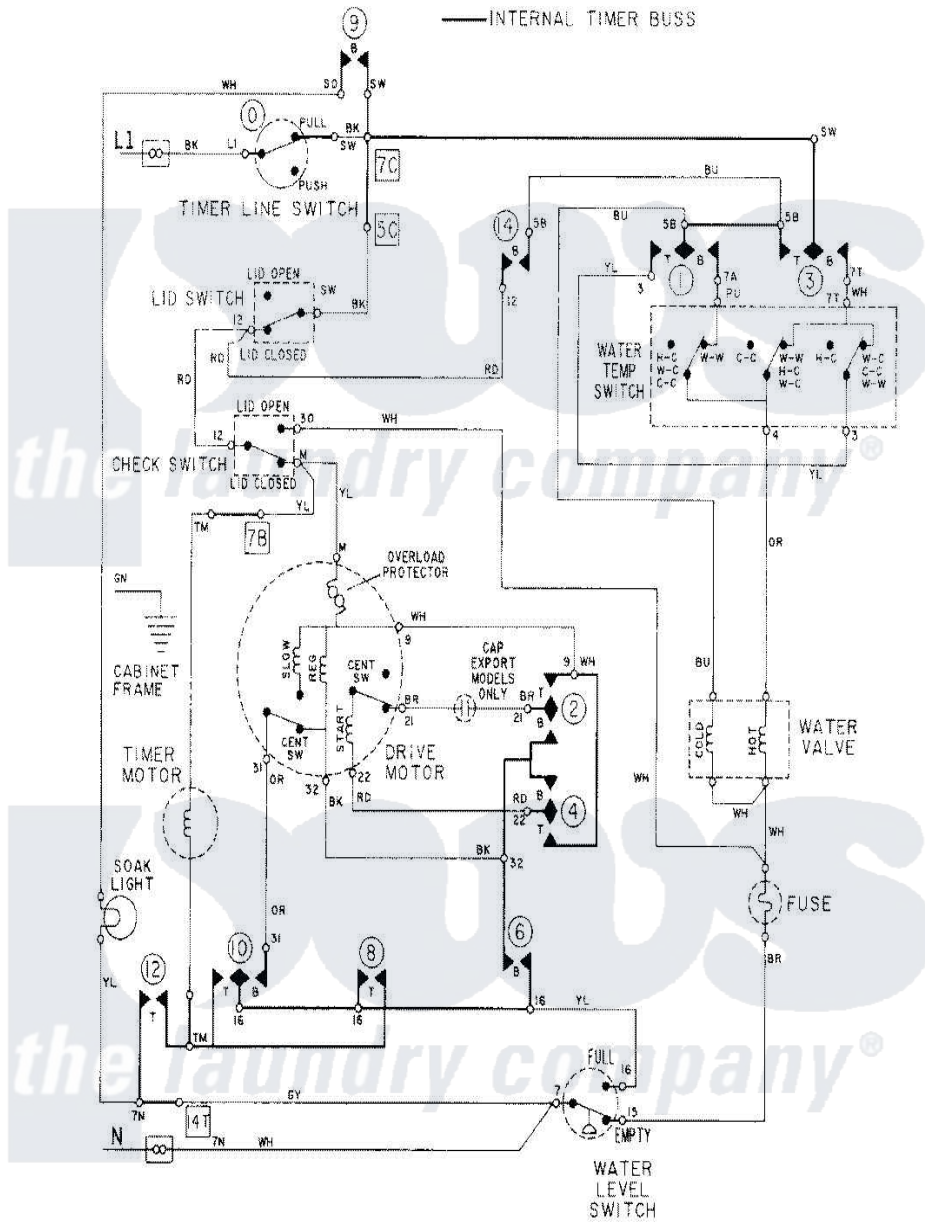

Maytag LAT8624ABE 08 - WIRING INFORMATION

Maytag Residential Maytag LAT8624ABE Washer Parts Parts Diagram 08 - WIRING INFORMATION
 Click on the part number to view part

Item	Original Part Number	Replaced By	Status	Part Description
NI	15001278		Not Available	WIRING INFORMATION