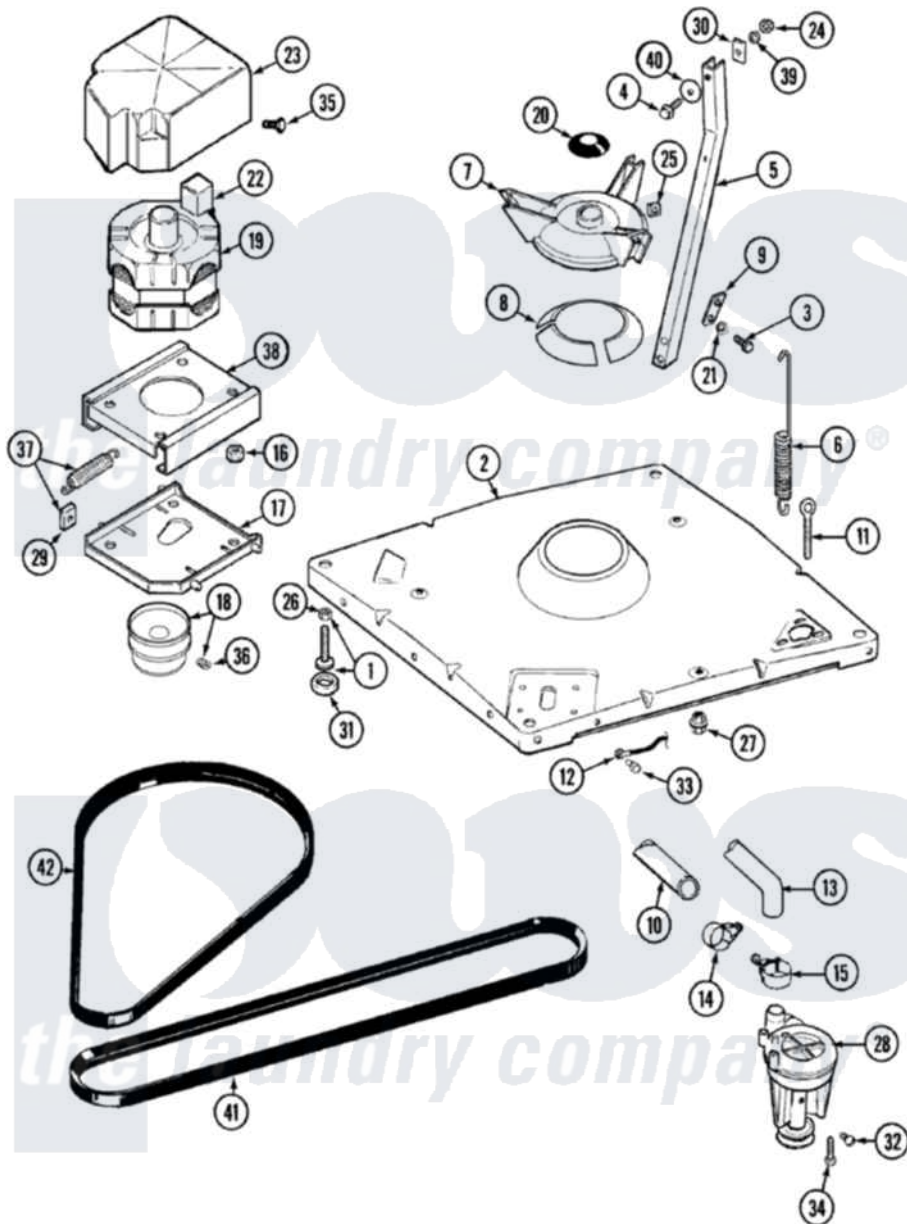

Maytag LAT8624ABM 01 - BASE (LAT8624AAM & ABM)

Maytag Residential Maytag LAT8624ABM Washer Parts Parts Diagram 01 - BASE (LAT8624AAM & ABM)
 Click on the part number to view part

Item	Original Part Number	Replaced By	Status	Part Description
1	Y302699	22003428		Leg, Adjustable
2	22001172	22002150		Base
3	Y015627			Screw- Hex
4	205254	W10175938		Bolt
"	200744	W10175939		Bolt
5	213053			Brace, Tub Part Not Used
6	22001300			Spring, Centering
7	203725			Damper W/Bolt And Clip
8	203956			Damper Pad Kit
9	213073			Washer, Double Brace
10	214767	22001448		Hose, Pump
11	216416			Bolt, Eye/Centering Spring
12	901220			Ground Wire
13	213045			Hose, Outer Tub Part Not Used
14	202574	3367052		Clamp, Hose
15	202574	3367052		Clamp, Hose

16	Y311426	3400029	Nut, Adapter Plate
17	22001301		Mount, Motor Lower-Assembly
18	200816	6-2008160	Pulley- MO
19	201807	12002353	Motor-Drve
20	211028	22001586	Deflector, Water
21	911852	486009	Lockwasher
22	206504		Motor External Start Switch
"	205131		Switch, Motor External Start
23	215098		Shield, Motor
24	Y052734		Nut, Carrage Bolts And Bracket
25	Y052785		Nut, Brace To Damper
26	210385		Lock Nut For Adjustable Leg
27	211949		Nut, Adjustment Eyebolt
28	202203	6-2022030	Pump As Pa
29	204998	205000	Roller And Spring Kit 4+Spr
30	212979	Not Available	WASHER, TUB BRACE
31	210684		Foot, Adjustable Leg
32	Y015408	22003235	Screw, Bearing Insert
33	912365	3370225	Screw
34	211880		Screw, HeX Head No.10 X 1/2 Inc
35	213121	3400111	Screw, 12-14 X 5/8
36	Y053241		Set Screw, Motor Pulley
37	205000		Roller And Spring Kit 4+Spr
38	206707	6-2097750	Trans Dee
39	214956		Motor Mount Assembly
40	Y054867		Washer, Lock
41	211100		Washer, Outer Tub